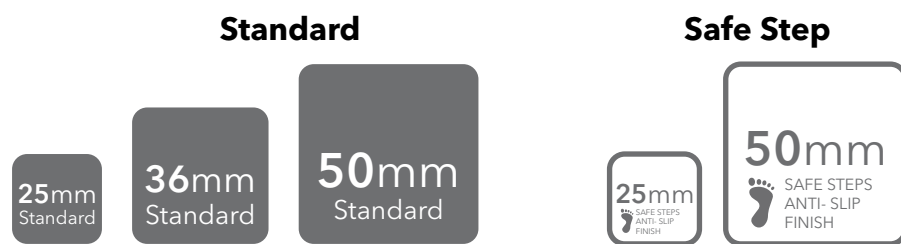

ezarri

Dreams
are made
of mosaics

2503-D

N I E B L A

2503-D, from the Niebla collection, is a mosaic in hazy colours specially designed for cladding interiors, swimming pools, spas, saunas and wellness spaces.

Available formats & finishes

Special Pieces

With the same texture as our non-slip mosaics, our Corner and Cove pieces create a premium finish for your project. They are perfect for finishing off the corners of steps, pool edges and transitions between floors and vertical walls.