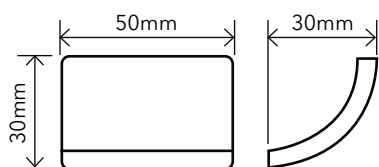

Special Pieces

With the same texture as our non-slip mosaics, our Corner and Cove pieces create a premium finish for your project. They are perfect for finishing off the corners of steps, pool edges and transitions between floors and vertical walls.

Cove

Corner

2503-D Safe Step - P5 Rated As 4586-2013

[DOWNLOAD TEST RESULT](#)

2503-D Safe, this mosaic is with the Safe-Steps system, an extremely safe non-coarse, anti-slip mosaic, designed to be as safe to walk on as a pavement. Anti-slip mosaic for swimming pools, bathrooms, built-in showers, spas and wellness spaces. Safety or beauty? There's no need to choose.