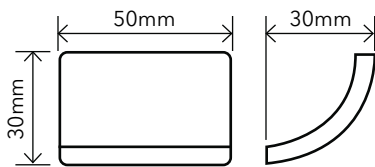

Special Pieces

With the same texture as our non-slip mosaics, our Corner and Cove pieces create a premium finish for your project. They are perfect for finishing off the corners of steps, pool edges and transitions between floors and vertical walls.

Cove