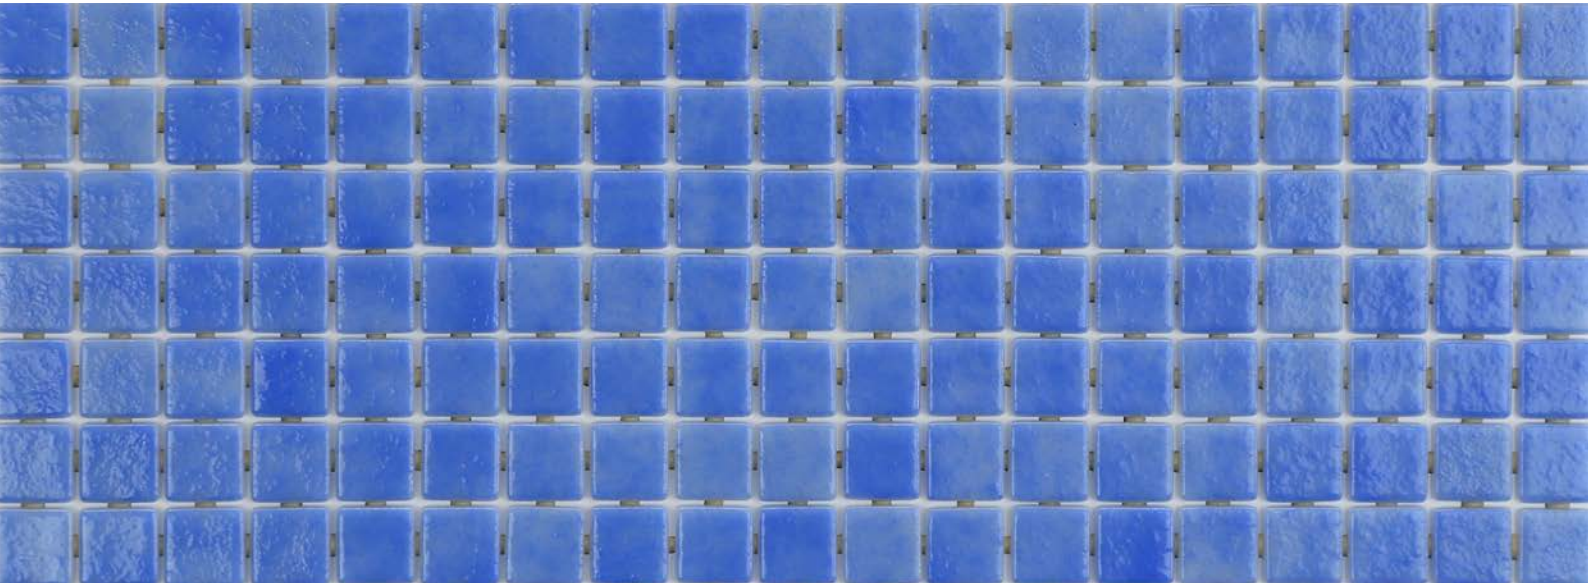

## 2505-A

N I E B L A

**2505-A**, from the Niebla collection, is a mosaic in hazy colours specially designed for cladding interiors, swimming pools, spas, saunas and wellness spaces.

## Special Pieces

With the same texture as our non-slip mosaics, our Corner and Cove pieces create a premium finish for your project. They are perfect for finishing off the corners of steps, pool edges and transitions between floors and vertical walls.