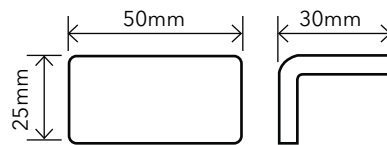

Special Pieces

With the same texture as our non-slip mosaics, our Corner and Cove pieces create a premium finish for your project. They are perfect for finishing off the corners of steps, pool edges and transitions between floors and vertical walls.

Cove