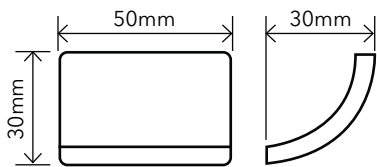

Special Pieces

With the same texture as our non-slip mosaics, our Corner and Cove pieces create a premium finish for your project. They are perfect for finishing off the corners of steps, pool edges and transitions between floors and vertical walls.

Cove