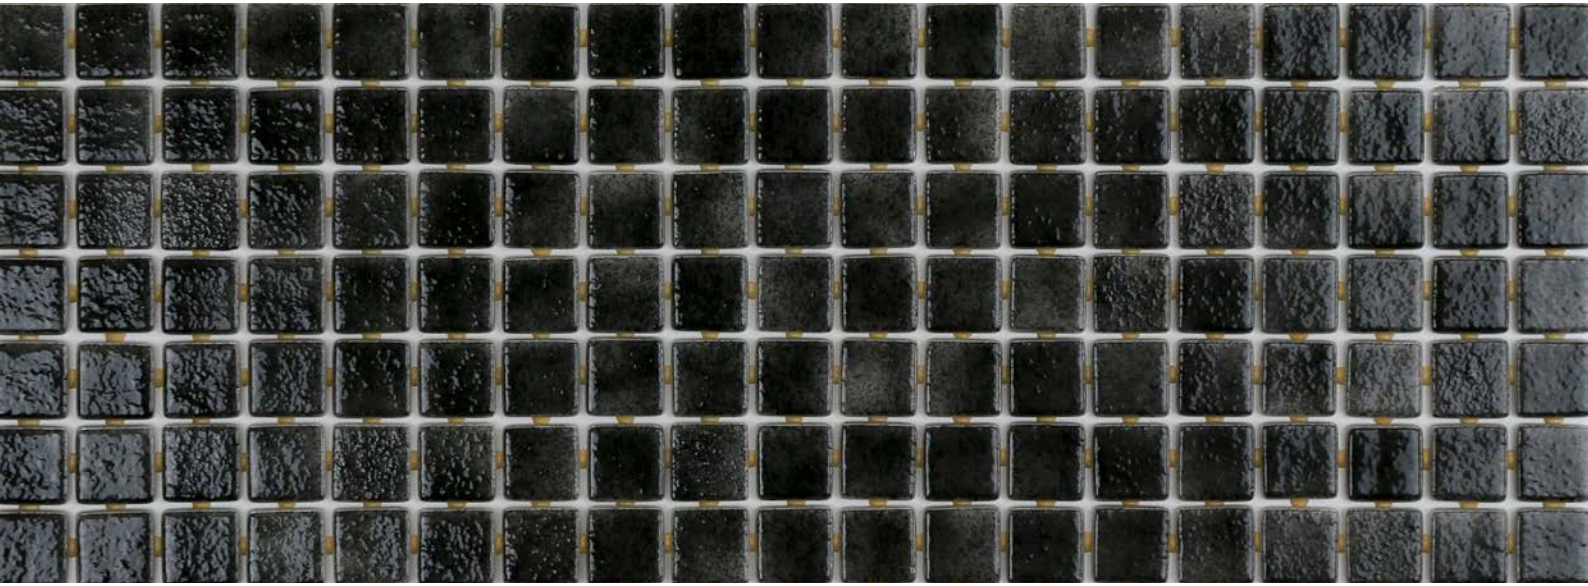

ezarri

Dreams
are made
of mosaics

2516-B

N I E B L A

2516-B, from the Niebla collection, is a mosaic in hazy colours specially designed for cladding interiors, swimming pools, spas, saunas and wellness spaces.

Available formats & finishes

Special Pieces

With the same texture as our non-slip mosaics, our Corner and Cove pieces create a premium finish for your project. They are perfect for finishing off the corners of steps, pool edges and transitions between floors and vertical walls.

Cove

Corner

2516-B Safe Step

Indicative test results P5 (testing done upon request)

2516-B Safe, this mosaic is with the Safe-Steps system, an extremely safe non-coarse, anti-slip mosaic, designed to be as safe to walk on as a pavement. Anti-slip mosaic for swimming pools, bathrooms, built-in showers, spas and wellness spaces. Safety or beauty? There's no need to choose.

Excellent finishes. Thanks to the ease of installation and visual control for tile placement

Not affected by moisture. Does not expand or contract like mesh or paper-based panelling systems.

Exclusive jointpoint adhesive formula jointpoint provides the perfect combination of malleability and stiffness. It is flexible and easy to cut.