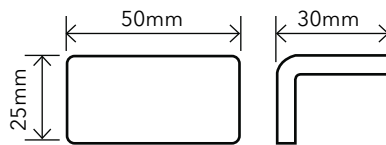

Special Pieces

With the same texture as our non-slip mosaics, our Corner and Cove pieces create a premium finish for your project. They are perfect for finishing off the corners of steps, pool edges and transitions between floors and vertical walls.

Cove