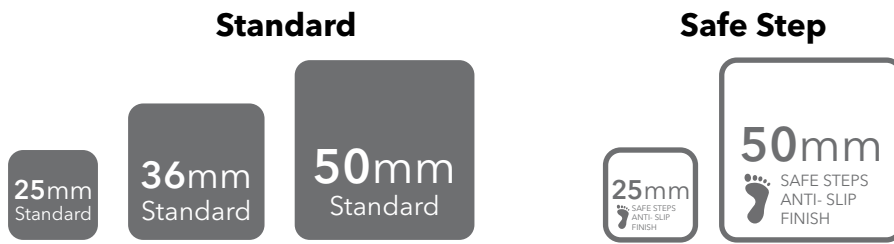

ezarri

Dreams
are made
of mosaics

2516-B

N I E B L A

2516-B, from the Niebla collection, is a mosaic in hazy colours specially designed for cladding interiors, swimming pools, spas, saunas and wellness spaces.

Available formats & finishes

Special Pieces

With the same texture as our non-slip mosaics, our Corner and Cove pieces create a premium finish for your project. They are perfect for finishing off the corners of steps, pool edges and transitions between floors and vertical walls.

Cove

Corner

2516-B Safe Step

Indicative test results P5 (testing done upon request)

2516-B Safe, this mosaic is with the Safe-Steps system, an extremely safe non-coarse, anti-slip mosaic, designed to be as safe to walk on as a pavement. Anti-slip mosaic for swimming pools, bathrooms, built-in showers, spas and wellness spaces. Safety or beauty? There's no need to choose.