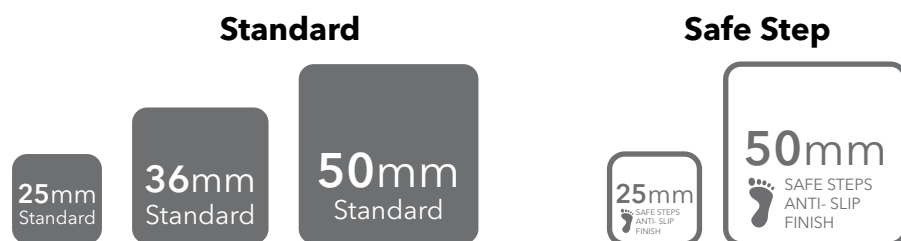

Available formats & finishes