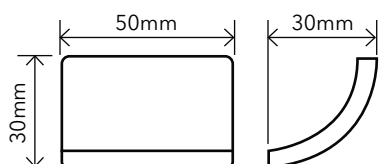

Special Pieces

With the same texture as our non-slip mosaics, our Corner and Cove pieces create a premium finish for your project. They are perfect for finishing off the corners of steps, pool edges and transitions between floors and vertical walls.

2560-A Safe Step

Indicative test results P5 (testing done upon request)

2560-A Safe, this mosaic is with the Safe-Steps system, an extremely safe non-coarse, anti-slip mosaic, designed to be as safe to walk on as a pavement. Anti-slip mosaic for swimming pools, bathrooms, built-in showers, spas and wellness spaces. Safety or beauty? There's no need to choose.