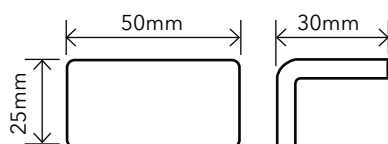

Special Pieces

With the same texture as our non-slip mosaics, our Corner and Cove pieces create a premium finish for your project. They are perfect for finishing off the corners of steps, pool edges and transitions between floors and vertical walls.

2560-A Safe Step

Indicative test results P5 (testing done upon request)

2560-A Safe, this mosaic is with the Safe-Steps system, an extremely safe non-coarse, anti-slip mosaic, designed to be as safe to walk on as a pavement. Anti-slip mosaic for swimming pools, bathrooms, built-in showers, spas and wellness spaces. Safety or beauty? There's no need to choose.