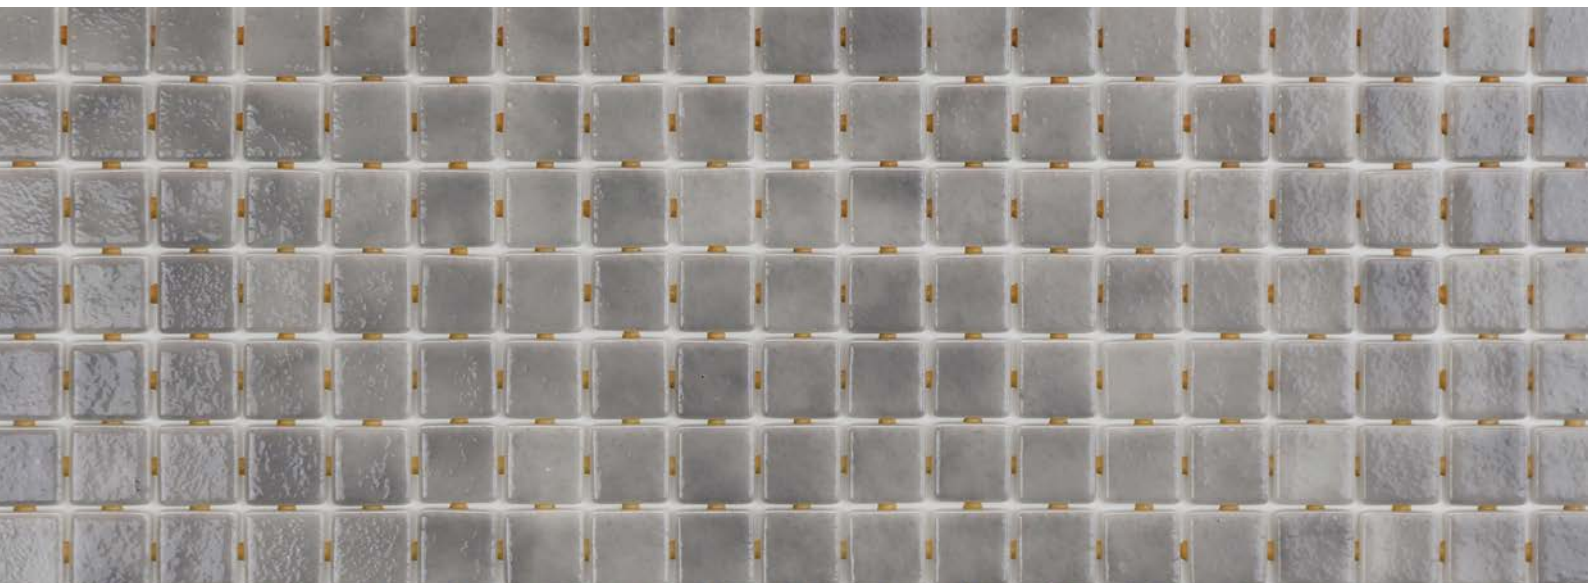

## 2560-A

NIEBLA

**2560-A**, from the Niebla collection, is a mosaic in hazy colours specially designed for cladding interiors, swimming pools, spas, saunas and wellness spaces.

## Special Pieces

With the same texture as our non-slip mosaics, our Corner and Cove pieces create a premium finish for your project. They are perfect for finishing off the corners of steps, pool edges and transitions between floors and vertical walls.

## Jointpoint System

Maximum grip surface 92% of the mosaic's surface is free for applying the adhesive. Durability guarantee.

Ease of installation. 25% time saving compared with the paper-based panelling system.

Excellent finishes. Thanks to the ease of installation and visual control for tile placement

Not affected by moisture. Does not expand or contract like mesh or paper-based panelling systems.

Exclusive jointpoint adhesive formula jointpoint provides the perfect combination of malleability and stiffness. It is flexible and easy to cut.