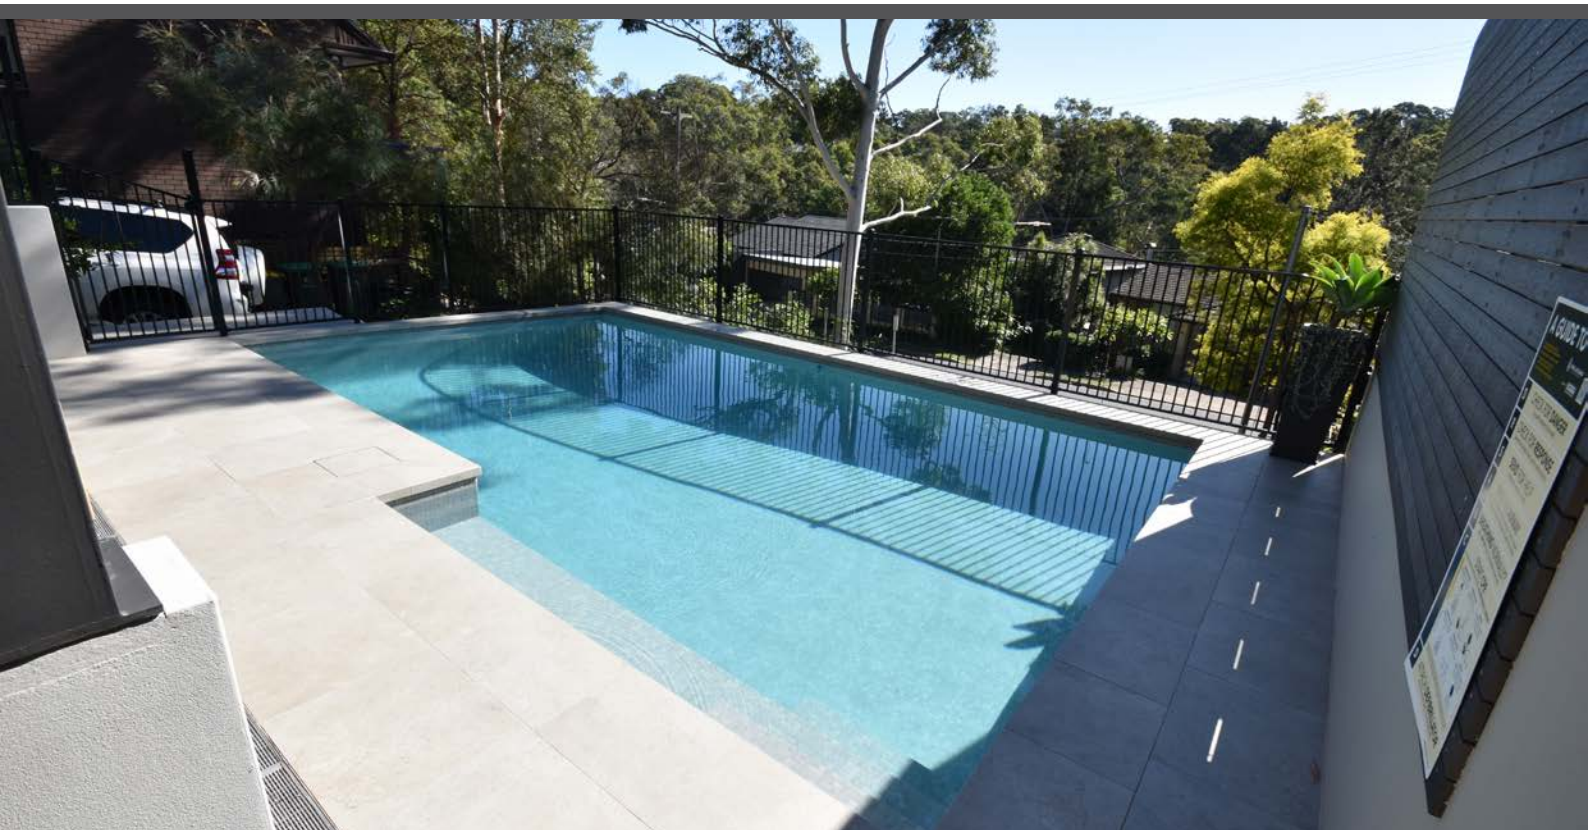

## 2560-A

NIEBLA

**2560-A**, from the Niebla collection, is a mosaic in hazy colours specially designed for cladding interiors, swimming pools, spas, saunas and wellness spaces.

## Special Pieces

With the same texture as our non-slip mosaics, our Corner and Cove pieces create a premium finish for your project. They are perfect for finishing off the corners of steps, pool edges and transitions between floors and vertical walls.