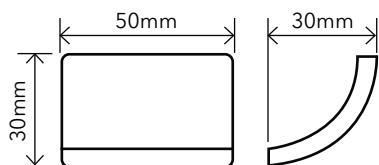

Available formats & finishes

Special Pieces

With the same texture as our non-slip mosaics, our Corner and Cove pieces create a premium finish for your project. They are perfect for finishing off the corners of steps, pool edges and transitions between floors and vertical walls.

Cove

Ash Safe Step

Indicative test results P5 (testing done upon request)

Ash Safe, this mosaic is with the Safe-Steps system, an extremely safe non-coarse, anti-slip mosaic, designed to be as safe to walk on as a pavement. Anti-slip mosaic for swimming pools, bathrooms, built-in showers, spas and wellness spaces. Safety or beauty? There's no need to choose.

Jointpoint System

Maximum grip surface 92% of the mosaic's surface is free for applying the adhesive. Durability guarantee.

Ease of installation. 25% time saving compared with the paper-based panelling system.

Excellent finishes. Thanks to the ease of installation and visual control for tile placement

Not affected by moisture. Does not expand or contract like mesh or paper-based panelling systems.

Exclusive jointpoint adhesive formula jointpoint provides the perfect combination of malleability and stiffness. It is flexible and easy to cut.

Even the smallest area is uniform and controllable. Jointpoint has minimal thickness and is very uniform and controllable.

Water absorption	UNE EN ISO 10545-3	Result: E=0,1%
Scratch resistance	UNE EN ISO 10545-7	Classification: PEI = 4
Stain resistance	UNE EN ISO 10545-14	Classification: 1-5-5
Scratch hardness	UNE 67101 (escala de Mohs)	Class 7
Resistance to freezing	UNE EN ISO 10545-12	Resistant
Chemical resistance	UNE EN ISO 10545-13	Classification: A