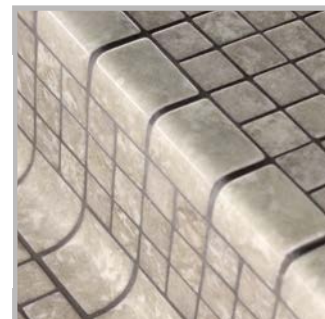

ezarri

Dreams
are made
of mosaics

Ash

ZEN COLLECTION

Ash, from the Zen collection, is a matte marbled mosaic specially designed for cladding interiors, swimming pools, spas, saunas and wellness spaces. Anti-slip mosaic. Sometimes simplicity is the expression of complex elegance.

Available formats & finishes

Special Pieces

With the same texture as our non-slip mosaics, our Corner and Cove pieces create a premium finish for your project. They are perfect for finishing off the corners of steps, pool edges and transitions between floors and vertical walls.

Corner

Cove

Ash Safe Step

Indicative test results P5 (testing done upon request)

Ash Safe, this mosaic is with the Safe-Steps system, an extremely safe non-coarse, anti-slip mosaic, designed to be as safe to walk on as a pavement. Anti-slip mosaic for swimming pools, bathrooms, built-in showers, spas and wellness spaces. Safety or beauty? There's no need to choose.

Jointpoint System

Maximum grip surface 92% of the mosaic's surface is free for applying the adhesive. Durability guarantee.

Ease of installation. 25% time saving compared with the paper-based panelling system.