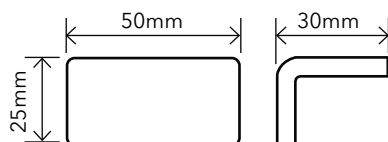

Available formats & finishes

Special Pieces

With the same texture as our non-slip mosaics, our Corner and Cove pieces create a premium finish for your project. They are perfect for finishing off the corners of steps, pool edges and transitions between floors and vertical walls.

Cove

Ash Safe Step

Indicative test results P5 (testing done upon request)

Ash Safe, this mosaic is with the Safe-Steps system, an extremely safe non-coarse, anti-slip mosaic, designed to be as safe to walk on as a pavement. Anti-slip mosaic for swimming pools, bathrooms, built-in showers, spas and wellness spaces. Safety or beauty? There's no need to choose.

Jointpoint System

Maximum grip surface 92% of the mosaic's surface is free for applying the adhesive. Durability guarantee.

Ease of installation. 25% time saving compared with the paper-based panelling system.

Excellent finishes. Thanks to the ease of installation and visual control for tile placement

Not affected by moisture. Does not expand or contract like mesh or paper-based panelling systems.

Exclusive jointpoint adhesive formula jointpoint provides the perfect combination of malleability and stiffness. It is flexible and easy to cut.

Even the smallest area is uniform and controllable. Jointpoint has minimal thickness and is very uniform and controllable.

Water absorption	UNE EN ISO 10545-3	Result: E=0,1%
Scratch resistance	UNE EN ISO 10545-7	Classification: PEI = 4
Stain resistance	UNE EN ISO 10545-14	Classification: 1-5-5
Scratch hardness	UNE 67101 (escala de Mohs)	Class 7
Resistance to freezing	UNE EN ISO 10545-12	Resistant
Chemical resistance	UNE EN ISO 10545-13	Classification: A