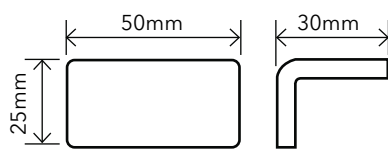

Available formats & finishes

Special Pieces

With the same texture as our non-slip mosaics, our Corner and Cove pieces create a premium finish for your project. They are perfect for finishing off the corners of steps, pool edges and transitions between floors and vertical walls.

Cove

Creamstone Safe Step

Indicative test results P5 (testing done upon request)

Creamstone Safe, this mosaic is with the Safe-Steps system, an extremely safe non-coarse, anti-slip mosaic, designed to be as safe to walk on as a pavement. Anti-slip mosaic for swimming pools, bathrooms, built-in showers, spas and wellness spaces. Safety or beauty? There's no need to choose.

Jointpoint System

Maximum grip surface 92% of the mosaic's surface is free for applying the adhesive. Durability guarantee.

Ease of installation. 25% time saving compared with the paper-based panelling system.

Excellent finishes. Thanks to the ease of installation and visual control for tile placement

Not affected by moisture. Does not expand or contract like mesh or paper-based panelling systems.

Exclusive jointpoint adhesive formula jointpoint provides the perfect combination of malleability and stiffness. It is flexible and easy to cut.

Even the smallest area is uniform and controllable. Jointpoint has minimal thickness and is very uniform and controllable.

Water absorption	UNE EN ISO 10545-3	Result: E=0,1%
Scratch resistance	UNE EN ISO 10545-7	Classification: PEI = 4
Stain resistance	UNE EN ISO 10545-14	Classification: 1-5-5
Scratch hardness	UNE 67101 (escala de Mohs)	Class 7
Resistance to freezing	UNE EN ISO 10545-12	Resistant
Chemical resistance	UNE EN ISO 10545-13	Classification: A