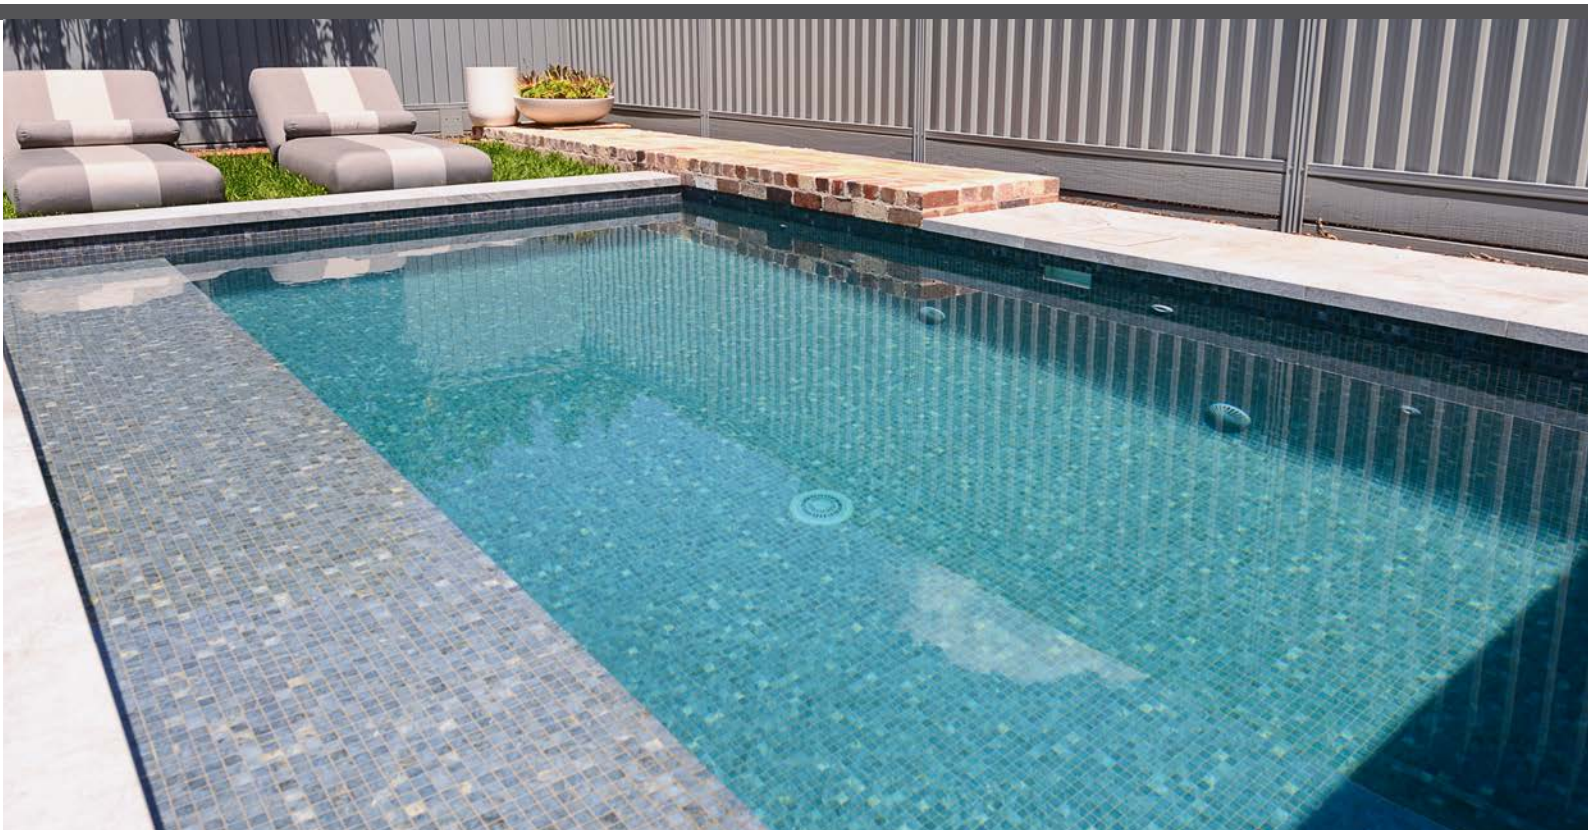

ezarri

Dreams
are made
of mosaics

Dolerite

ZEN COLLECTION

Dolerite, from the Zen collection, is a matte marbled mosaic specially designed for cladding interiors, swimming pools, spas, saunas and wellness spaces. Anti-slip mosaic. Sometimes simplicity is the expression of complex elegance.

Available formats & finishes

25mm
MATTE

50mm
SAFE STEPS
ANTI-SLIP
FINISH OR
MATTE

Special Pieces

With the same texture as our non-slip mosaics, our Corner and Cove pieces create a premium finish for your project. They are perfect for finishing off the corners of steps, pool edges and transitions between floors and vertical walls.

Corner

Cove

Jointpoint System

Maximum grip surface 92% of the mosaic's surface is free for applying the adhesive. Durability guarantee.

Ease of installation. 25% time saving compared with the paper-based panelling system.