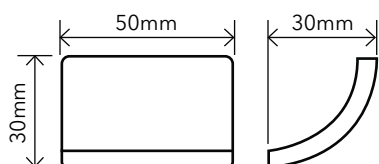

Corner

Cove

Jointpoint System

Maximum grip surface 92% of the mosaic's surface is free for applying the adhesive. Durability guarantee.

Ease of installation. 25% time saving compared with the paper-based panelling system.