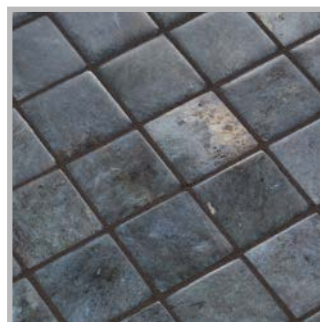

Available formats & finishes

25mm
MATTE

50mm
SAFE STEPS
ANTI-SLIP
FINISH OR
MATTE

Special Pieces

With the same texture as our non-slip mosaics, our Corner and Cove pieces create a premium finish for your project. They are perfect for finishing off the corners of steps, pool edges and transitions between floors and vertical walls.

Corner

Cove

Jointpoint System

Maximum grip surface 92% of the mosaic's surface is free for applying the adhesive. Durability guarantee.

Ease of installation. 25% time saving compared with the paper-based panelling system.