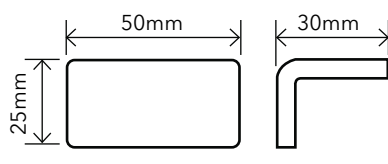

Corner

Cove

Jointpoint System

Maximum grip surface 92% of the mosaic's surface is free for applying the adhesive. Durability guarantee.

Ease of installation. 25% time saving compared with the paper-based panelling system.

Even the smallest area is uniform and controllable. Jointpoint has minimal thickness and is very uniform and controllable.

Water absorption	UNE EN ISO 10545-3	Result: E=0,1%
Scratch resistance	UNE EN ISO 10545-7	Classification: PEI = 4
Stain resistance	UNE EN ISO 10545-14	Classification: 1-5-5
Scratch hardness	UNE 67101 (escala de Mohs)	Class 7
Resistance to freezing	UNE EN ISO 10545-12	Resistant
Chemical resistance	UNE EN ISO 10545-13	Classification: A