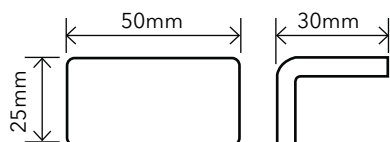

Available formats & finishes

Special Pieces

With the same texture as our non-slip mosaics, our Corner and Cove pieces create a premium finish for your project. They are perfect for finishing off the corners of steps, pool edges and transitions between floors and vertical walls.

Cove

Tigrato Safe Step

Indicative test results P5 (testing done upon request)

Tigrato Safe, this mosaic is with the Safe-Steps system, an extremely safe non-coarse, anti-slip mosaic, designed to be as safe to walk on as a pavement. Anti-slip mosaic for swimming pools, bathrooms, built-in showers, spas and wellness spaces. Safety or beauty? There's no need to choose.

Jointpoint System

Maximum grip surface 92% of the mosaic's surface is free for applying the adhesive. Durability guarantee.

Ease of installation. 25% time saving compared with the paper-based panelling system.

Excellent finishes. Thanks to the ease of installation and visual control for tile placement

Not affected by moisture. Does not expand or contract like mesh or paper-based panelling systems.

Exclusive jointpoint adhesive formula jointpoint provides the perfect combination of malleability and stiffness. It is flexible and easy to cut.

Even the smallest area is uniform and controllable. Jointpoint has minimal thickness and is very uniform and controllable.

Water absorption	UNE EN ISO 10545-3	Result: E=0,1%
Scratch resistance	UNE EN ISO 10545-7	Classification: PEI = 4
Stain resistance	UNE EN ISO 10545-14	Classification: 1-5-5
Scratch hardness	UNE 67101 (escala de Mohs)	Class 7
Resistance to freezing	UNE EN ISO 10545-12	Resistant
Chemical resistance	UNE EN ISO 10545-13	Classification: A