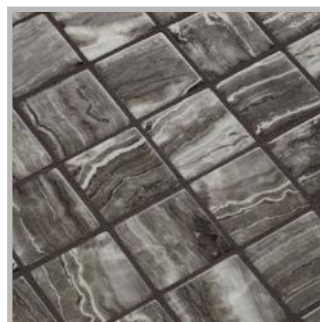

ezarri

Dreams
are made
of mosaics

Tigrato

ZEN COLLECTION

Tigrato from the Zen collection, is a matte marbled mosaic specially designed for cladding interiors, swimming pools, spas, saunas and wellness spaces. Anti-slip mosaic. Sometimes simplicity is the expression of complex elegance.

Available formats & finishes

Special Pieces

With the same texture as our non-slip mosaics, our Corner and Cove pieces create a premium finish for your project. They are perfect for finishing off the corners of steps, pool edges and transitions between floors and vertical walls.