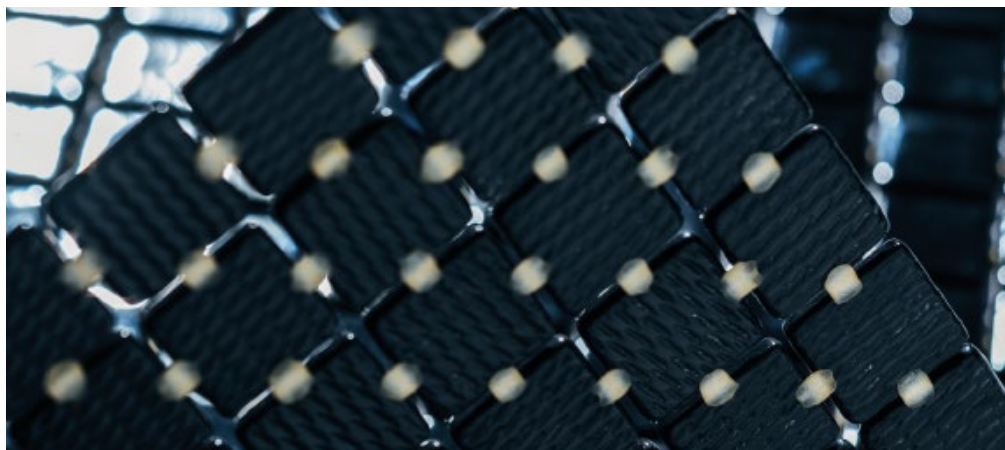

ezarri

Dreams
are made
of mosaics

Aquila

F O S F O

Aquila, from the fosforescente collection, are phosphorescent mosaics which charge up in the light and glow in the dark, specially designed for cladding interiors, swimming pools, spas, saunas and wellness spaces. Surprise yourself with glow-in-the-dark mosaics.

Available format & finish

25mm
Standard

AQUILA DAY

AQUILA NIGHT

Jointpoint System

[Click to Download Test Result](#)

Maximum grip surface. 92% Of the mosaic's surface is free for applying the adhesive. Durability guarantee.

Ease of installation. 25% Time saving compared with the paper-based panelling system.

Excellent finishes. Thanks to the ease of installation and visual control for tile placement.

Not affected by moisture. Does not expand or contract like mesh or paper-based panelling systems.

Exclusive jointpoint adhesive formula. Jointpoint provides the perfect combination of malleability and stiffness. It is flexible and easy to cut.

Even the smallest area is uniform and controllable. Jointpoint has minimal thickness and is very uniform and controllable.