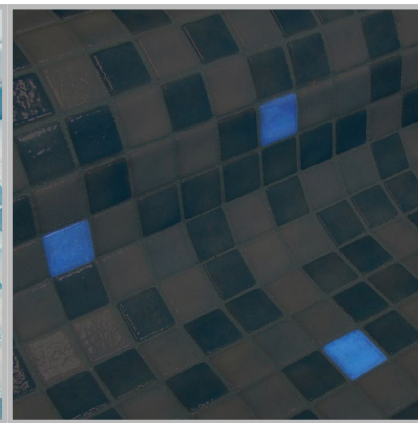

ezarri

Dreams
are made
of mosaics

Aquila

F O S F O

Aquila, from the fosforescente collection, are phosphorescent mosaics which charge up in the light and glow in the dark, specially designed for cladding interiors, swimming pools, spas, saunas and wellness spaces. Surprise yourself with glow-in-the-dark mosaics.

Available format & finish

25mm
Standard

AQUILA DAY

AQUILA NIGHT

Jointpoint System

[Click to Download Test Result](#)

Maximum grip surface. 92% Of the mosaic's surface is free for applying the adhesive. Durability guarantee.

Exclusive jointpoint adhesive formula. Jointpoint provides the perfect combination of malleability and stiffness. It is flexible and easy to cut.

Even the smallest area is uniform and controllable. Jointpoint has minimal thickness and is very uniform and controllable.