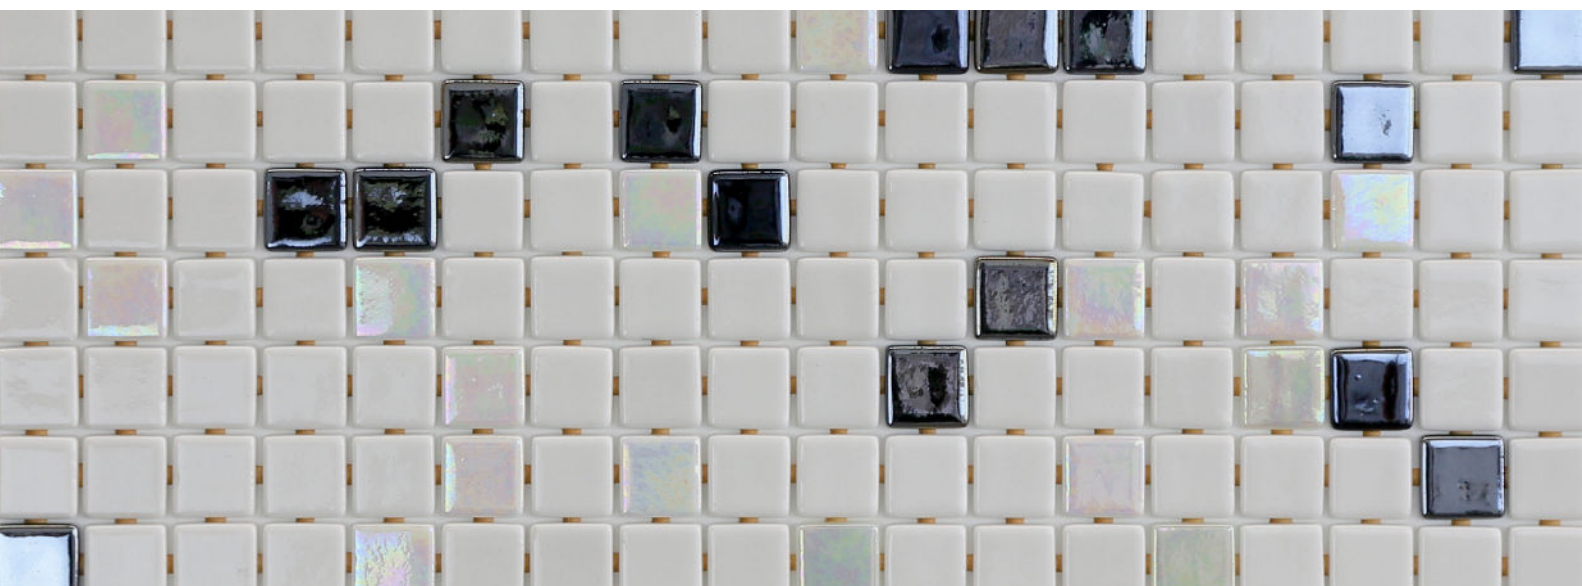

ezarri

Dreams
are made
of mosaics

Draco

F O S F O

Draco, from the fosforescente collection, are phosphorescent mosaics which charge up in the light and glow in the dark, specially designed for cladding interiors, swimming pools, spas, saunas and wellness spaces.

Surprise yourself with glow-in-the-dark mosaics.

Available format & finish

25mm
Standard

DRACO DAY

DRACO NIGHT

Jointpoint System

[Click to Download Test Result](#)

Maximum grip surface. 92% Of the mosaic's surface is free for applying the adhesive. Durability guarantee.

Ease of installation. 25% Time saving compared with the paper-based panelling system.

Excellent finishes. Thanks to the ease of installation and visual control for tile placement.

Not affected by moisture. Does not expand or contract like mesh or paper-based panelling systems.

Exclusive jointpoint adhesive formula. Jointpoint provides the perfect combination of malleability and stiffness. It is flexible and easy to cut.

Even the smallest area is uniform and controllable. Jointpoint has minimal thickness and is very uniform and controllable.