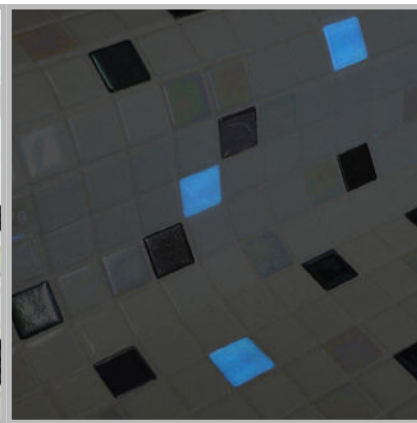

ezarri

Dreams
are made
of mosaics

Draco

F O S F O

Draco, from the fosforescente collection, are phosphorescent mosaics which charge up in the light and glow in the dark, specially designed for cladding interiors, swimming pools, spas, saunas and wellness spaces.

Surprise yourself with glow-in-the-dark mosaics.

Available format & finish

25mm
Standard

DRACO DAY

DRACO NIGHT

Jointpoint System

[Click to Download Test Result](#)

Maximum grip surface. 92% Of the mosaic's surface is free for applying the adhesive. Durability guarantee.

Ease of installation. 25% Time saving compared with the paper-based panelling system.

Excellent finishes. Thanks to the ease of installation and visual control for tile placement.

Not affected by moisture. Does not expand or contract like mesh or paper-based panelling systems.

Exclusive jointpoint adhesive formula. Jointpoint provides the perfect combination of malleability and stiffness. It is flexible and easy to cut.

Even the smallest area is uniform and controllable. Jointpoint has minimal thickness and is very uniform and controllable.