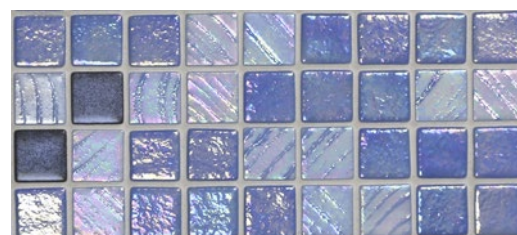

LONG ISLAND