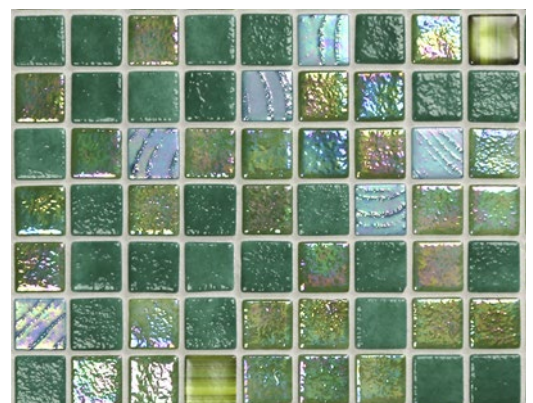

# Topping

Topping range will add a touch of colour, personality, freshness and taste - just the right mix for your palette. Topping combines colour and digitally printed images.

MOCHI

ALMONDS

DROPS

KIWI

TOPPING KIWI 25MM