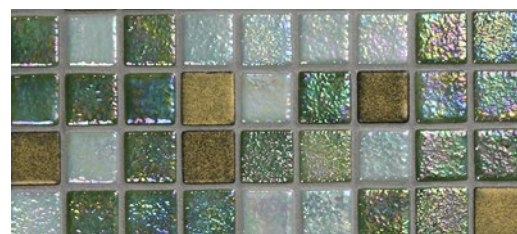

GRASSHOPPER