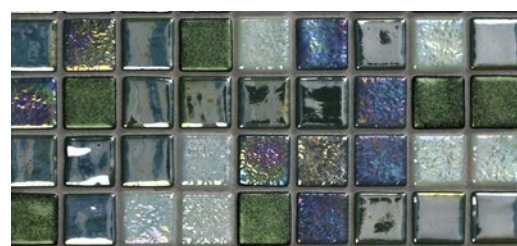

ALEXANDER

BLUE LAGOON

LONG ISLAND

GRASSHOPPER

TOMAHAWK

GIN FIZZ

COCKTAIL RANGE

ezarri

# Iris

The glass mosaic Iris range is a delicate yet daring design with a pearl finish that creates a stunning effect throughout any project. The shimmering effect and superb colours are very popular for pools due to the movement of colours.