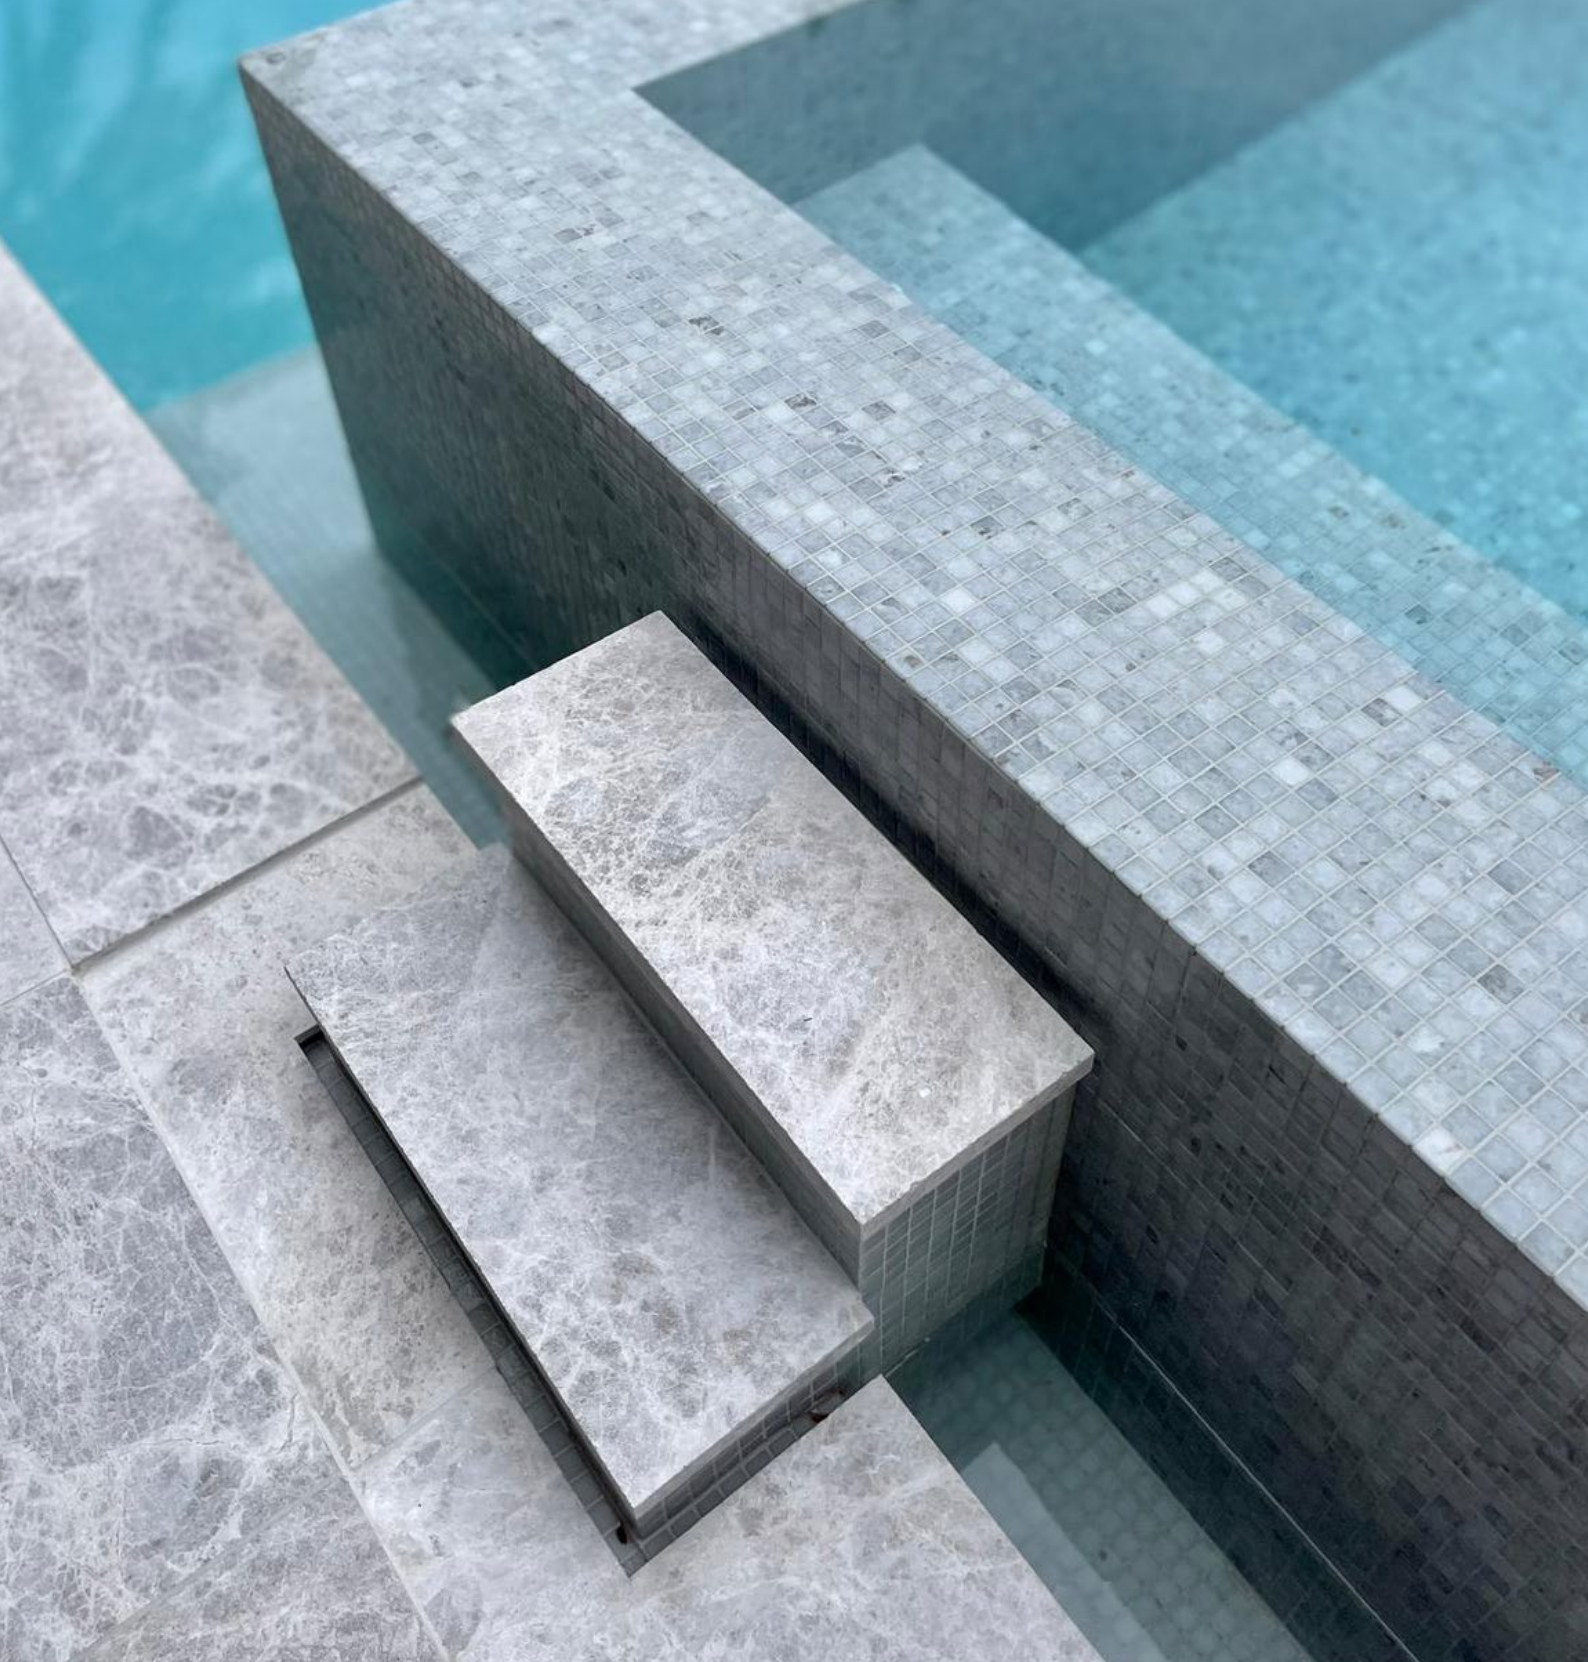

TURKO ARGENTO

stone by