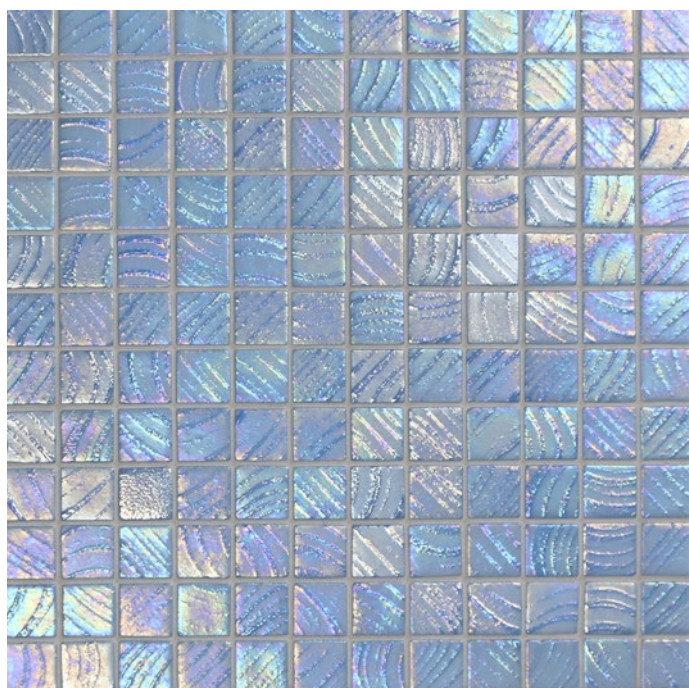

Vulcano

The glass mosaic Vulcano range features a rich pearl base colour which has been splashed with a raised lava-like design resembling the flow of a volcano.

STROMBOLI