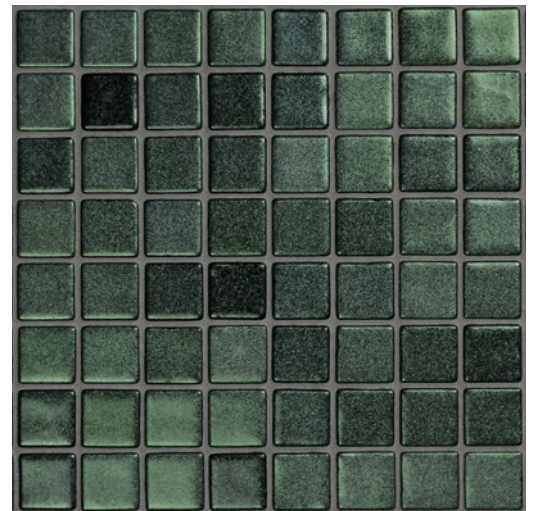

SAGITTARIUS