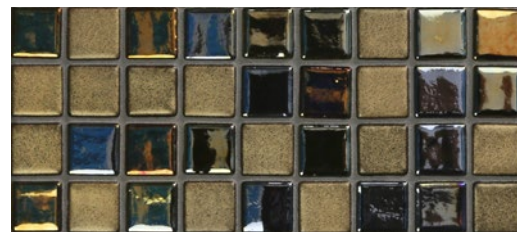

Cocktail

This range has been designed to combine the brilliant hues mixed with textures of various glass mosaic ranges. The versatility of this range has the essence for perfect fusion of colour and style, be it bold or subtle.

ALEXANDER