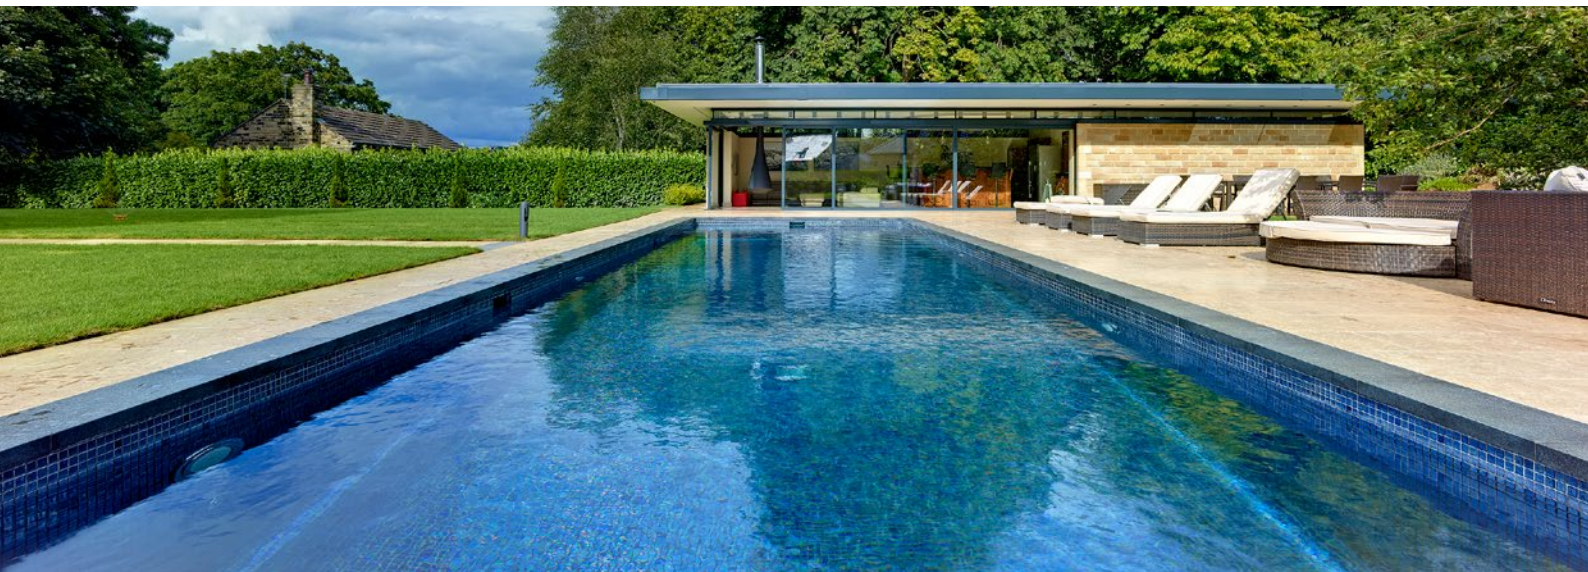

LAVA

METALLICA LAVA 25MM