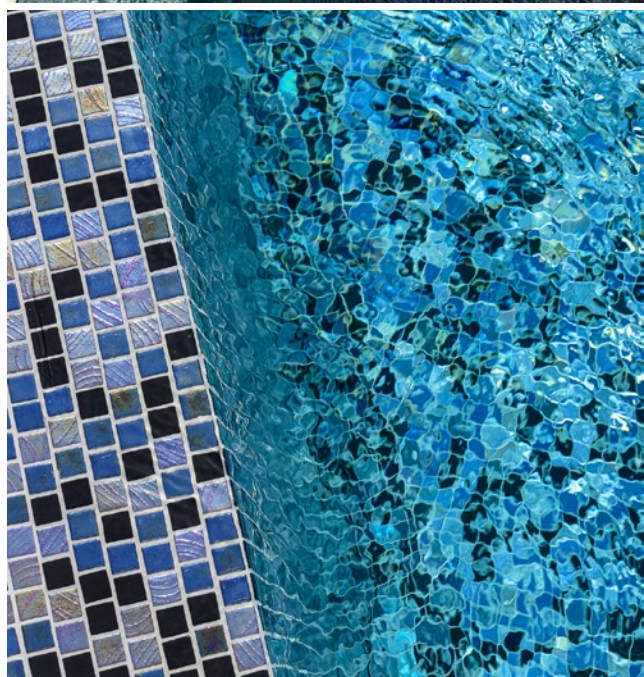

Colours and effects - Ezarri offers a huge variety of effects and finishes that can create a vast variety of water colours that are only possible with an Ezarri fully tiled pool interior.

Ezarri mosaics offer smooth surfaces and rounded corners that won't scratch your skin or catch on your swimmers.

There are over 250 Ezarri Mosaic Tiles to choose from making the options endless. We have over 19 ranges with different finishes, sizes and colours including safe-step ranges with P4 rating. You can even create your own custom mix!

Special non-slip corner pieces and non-slip tile options are available creating a functionable and safe environment in the areas that matter.

You can reduce your chemical consumption and increase your maintenance equipment dramatically with an ezarri fully tiled pool due to the extremely low porosity of the surface making the surface super easy to clean.

Our JointPoint system allows 92% surface area on each individual tile and over 95% on the whole sheet for adhesive contact exceeding Australian standards and proving to be the most durable mosaic tile. Ezarri is the most trusted brand and preferred tile on the market today adding to your property value.

We have 6 colours on offer that are budget friendly.

Do it properly the first time and save yourself the regret, the most common complaint we hear from clients doing waterline tiles is that they wished they fully tiled from the start.

**ASK YOUR BUILDER FOR MORE INFORMATION
THEY ARE YOUR EXPERTS IN SWIMMING POOL FINISHES.**