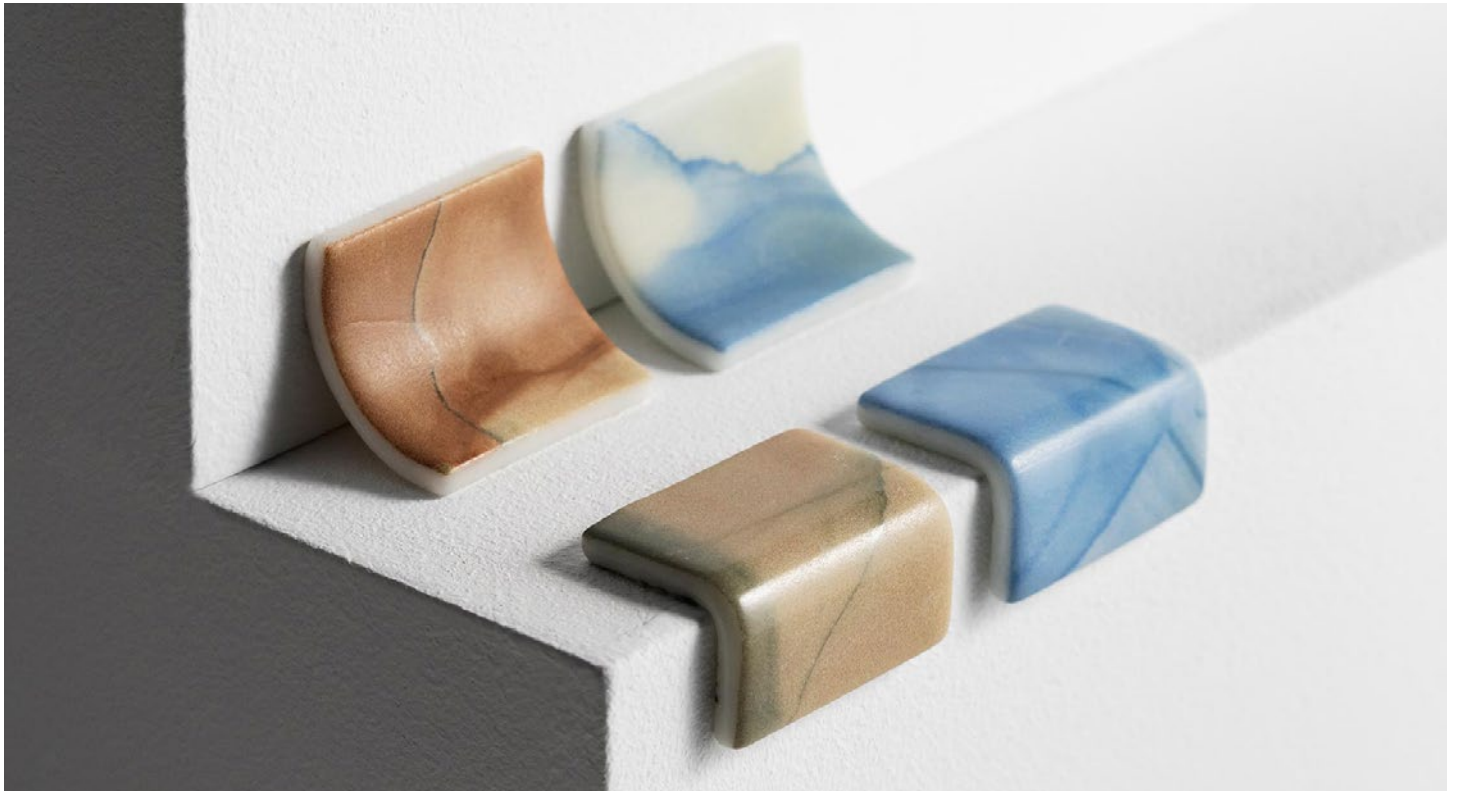

## Corner & Cove

Special piece for finishing steps. With the same texture as the safe mosaic, it provides a safe and continuous transition for steps and poolside.

SEE RANGE

SAFE STEPS  
ANTI-SLIP  
FINISH

**AQUARELLE RANGE**

SHADES

BLOTS

LAYERS

FLUID

STRIPES

PIGMENT

RIMS