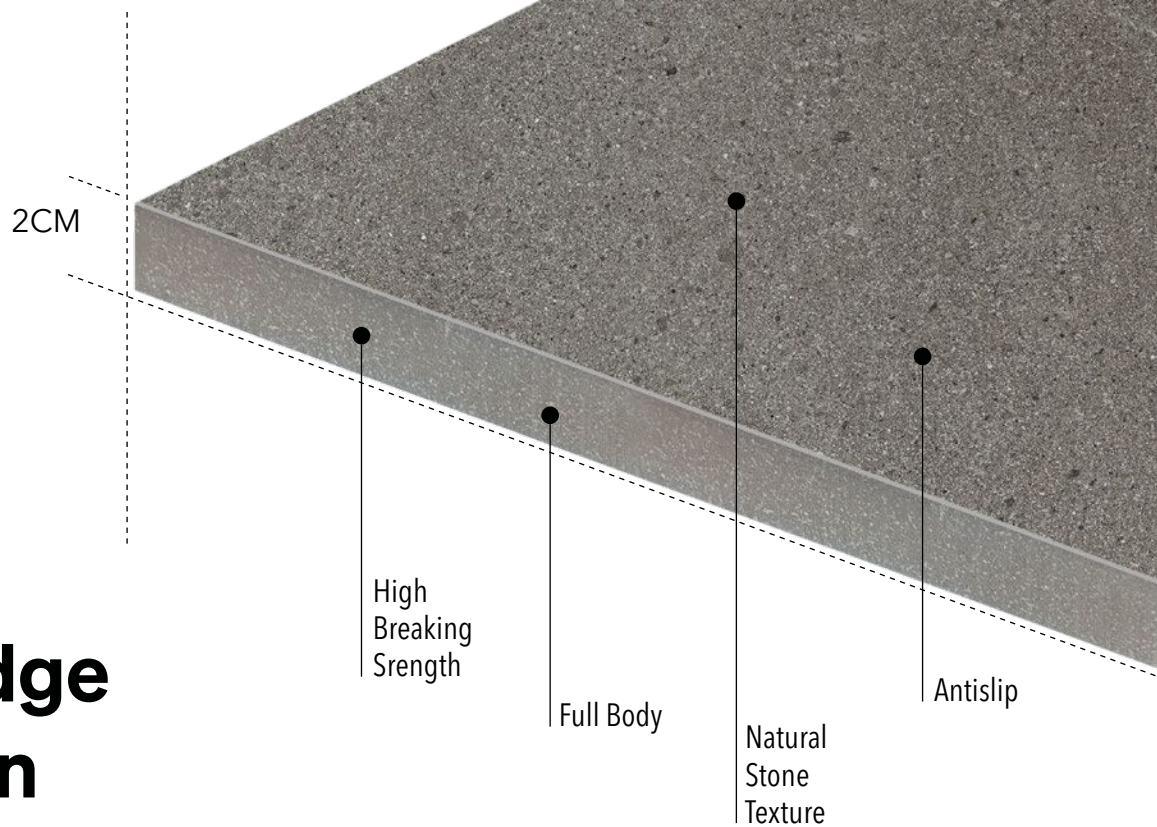

Cutting edge production technique

Very low water absorption (<0.1% so no expansion or contraction)
Salt & Pepper biscuit. Full body biscuit available in selected ranges
Internal/external matching colour available in selected ranges
1cm & 2cm matching colour external pavers available .
2cm external pavers come with pencil edge & dropedge coping stocked on the shelf
P3, P4 & P5 slip ratings available in selected ranges. Data sheets available
Timeless Designs. A wide range of formats & finishes suitable for any application

Biscuit body colour is selected to match the tile surface colour
Stunning printed high-quality designs
Easy to clean & maintain
Will last a lifetime - specifications available
High resistance to staining
Very dense product
1,250kg breaking strength
Salante Porcelain is manufactured in China on Italian machinery