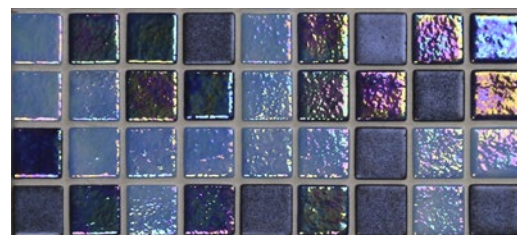

BLUE LAGOON