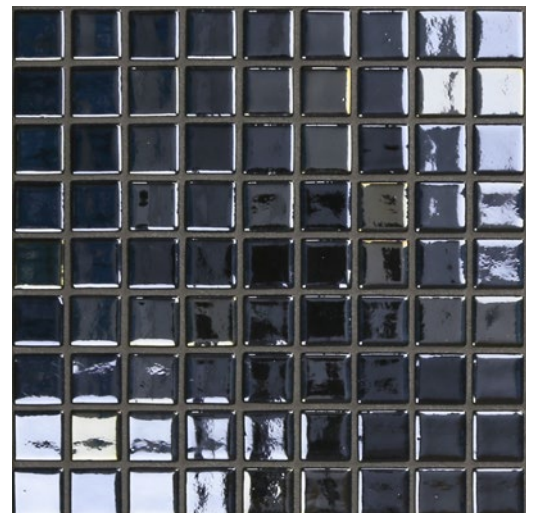

# Metallica

The reflective and edgy glass mosaic Metallica range will capture your eye at every angle with the bold sophisticated metallic finish.

NICKEL

VANADIUM

LAVA

METALLICA LAVA 25MM

METALLICA VANADIUM 25MM