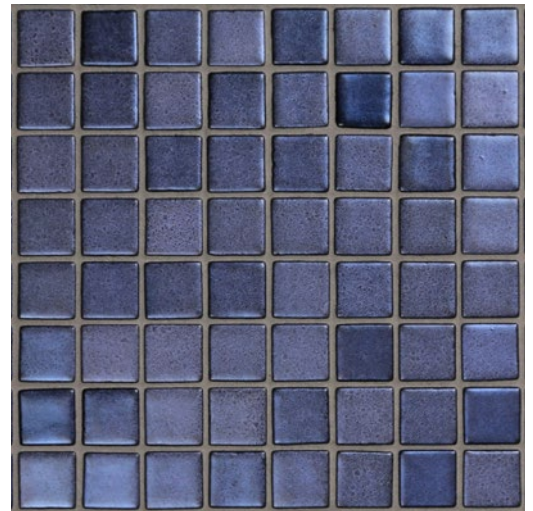

Space

The universal glass mosaic Space range has a matt finish with fine but dense pigments for a cosmos effect. Very popular with architects due to its uniqueness, and suitable for both pools and décor situations.

CAPRICORN