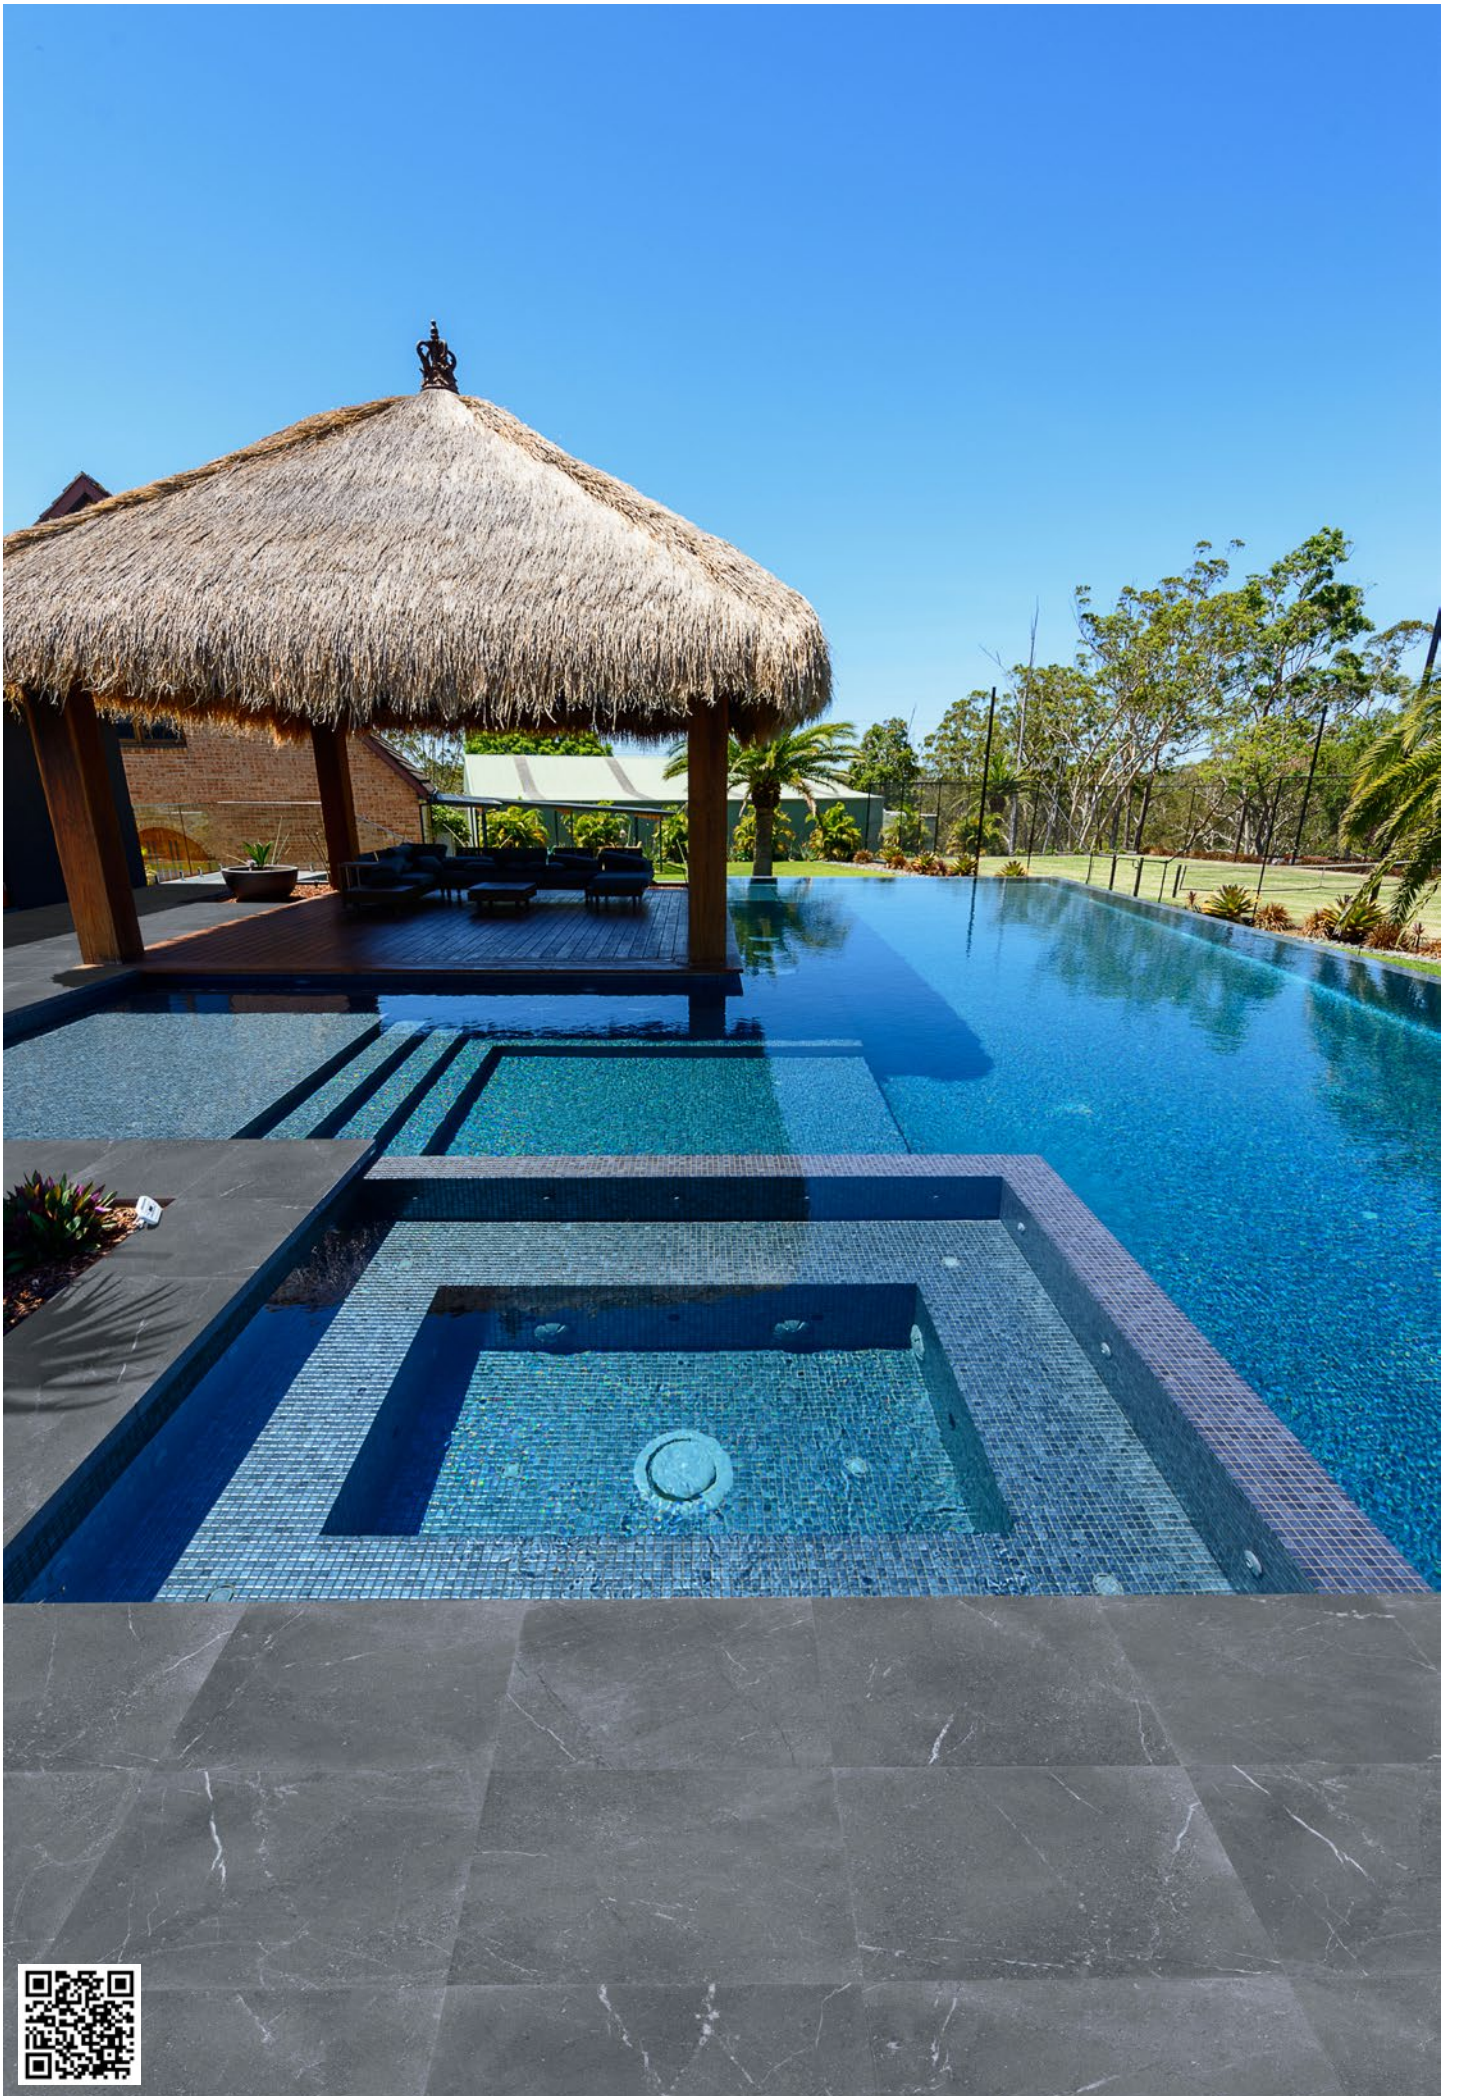

# Pietra Grey

Pietra Grey is a beautiful rendition of the natural stone with a great deal of care taken to ensure that the final product wasn't too dark and hot under foot. This bold and beautiful design offers natural white veining against a unique deeper grey natural surface.