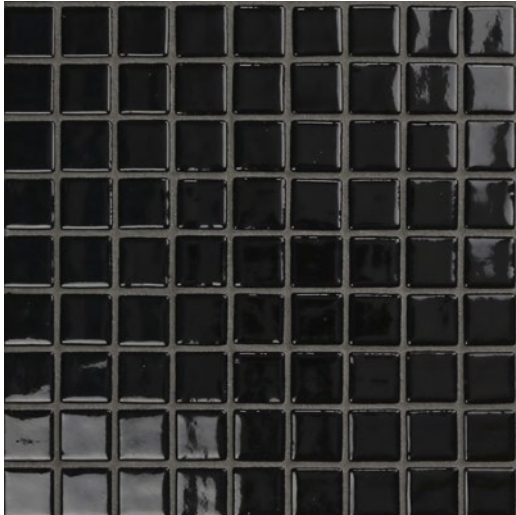

Lisa

The brilliant glass mosaic Lisa range offers bold and solid colours to emphasise style and make a statement of solidity and controlled design. The Lisa range is suitable for both pool and décor situations.

2530-D