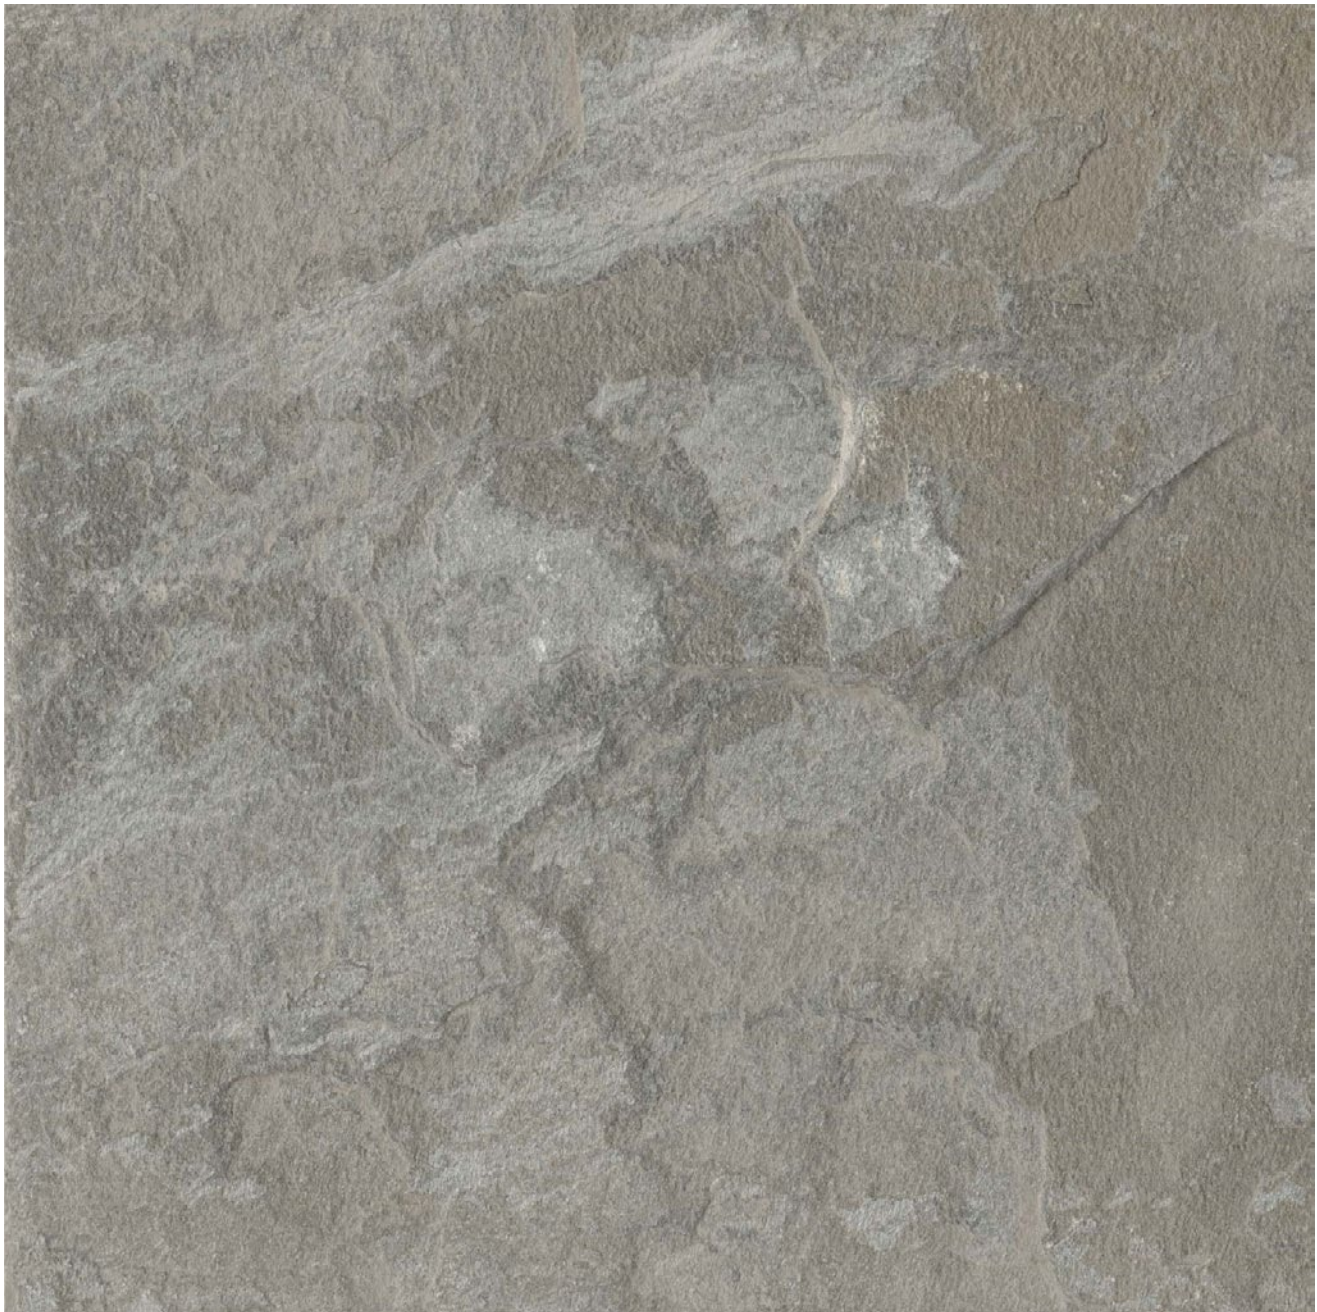

Grey Gum Quartzite

Grey Gum Quartzite is a rustic and modern stone recreation with varying colour tones and three dimensional effects that imitate a split face look quartzite seamlessly tying into a huge variety of surroundings or create a feature piece in any outdoor setting.

LEARN MORE

600x600x20mm

INTERNAL & EXTERNAL APPLICATION

DOWNLOAD DROP FACE INSTALLATION GUIDE

TYPE	CODE	FINISH	RATING	FORMAT	NO. OF FACES
TILE	B60D3123T-95	ANTI SLIP	P5	600X600X9.5	16
PAVER	GREYGUMQUARTZITE	ANTI SLIP	P5	600X600X20	16
DROP EDGE	GREYGUMQUARTZITEDF	ANTI SLIP	P5	600X400X20/50	16