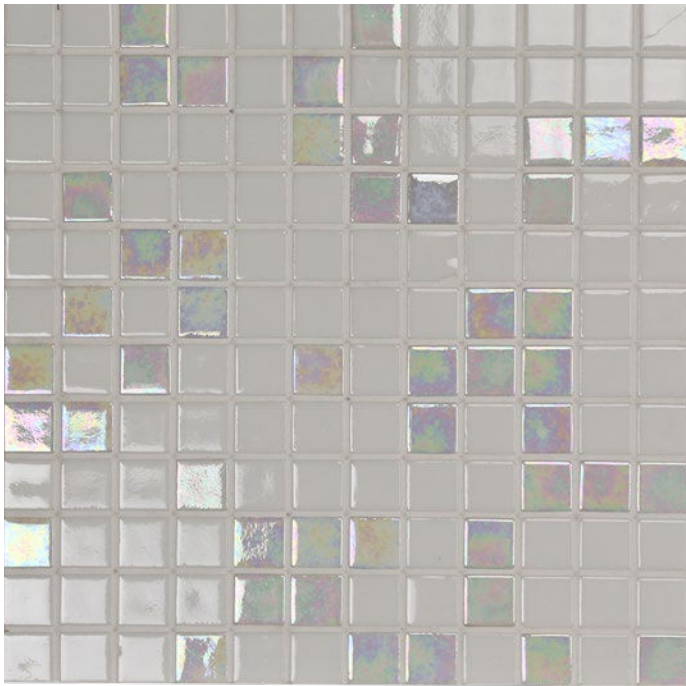

The glass mosaic Iris Mix range has all the advantages of the Iris pearl finish range with the addition of complimentary mixes from the Niebla and Lisa ranges.