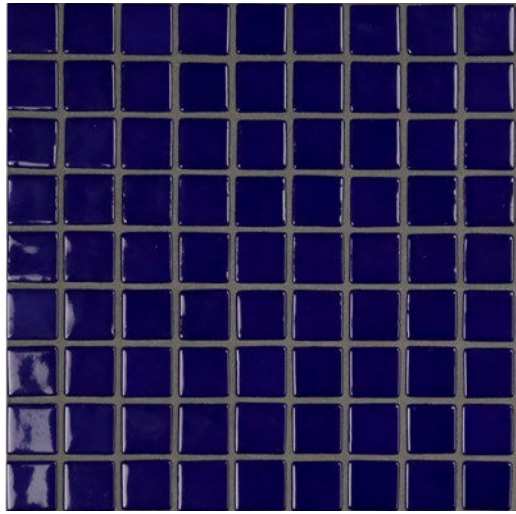

Lisa

The brilliant glass mosaic Lisa range offers bold and solid colours to emphasise style and make a statement of solidity and controlled design. The Lisa range is suitable for both pool and décor situations.