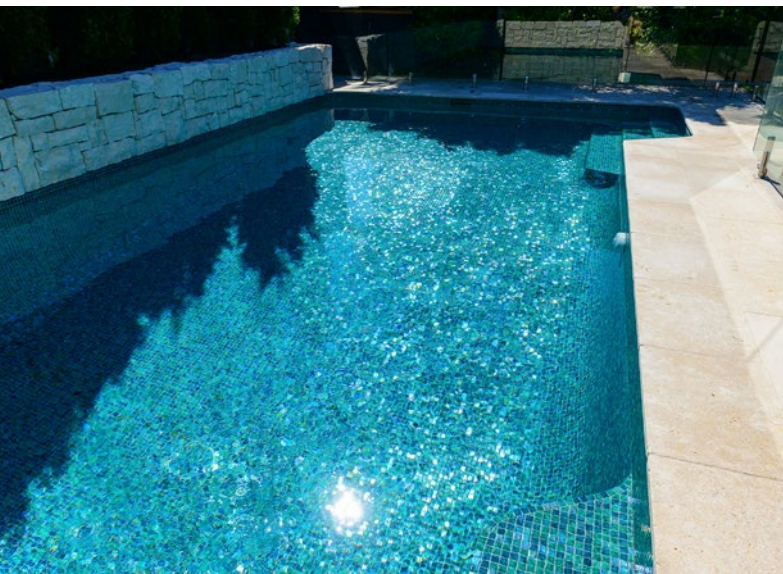

AUSTRALIAN DESIGNER HONOLULU MIX 25MM