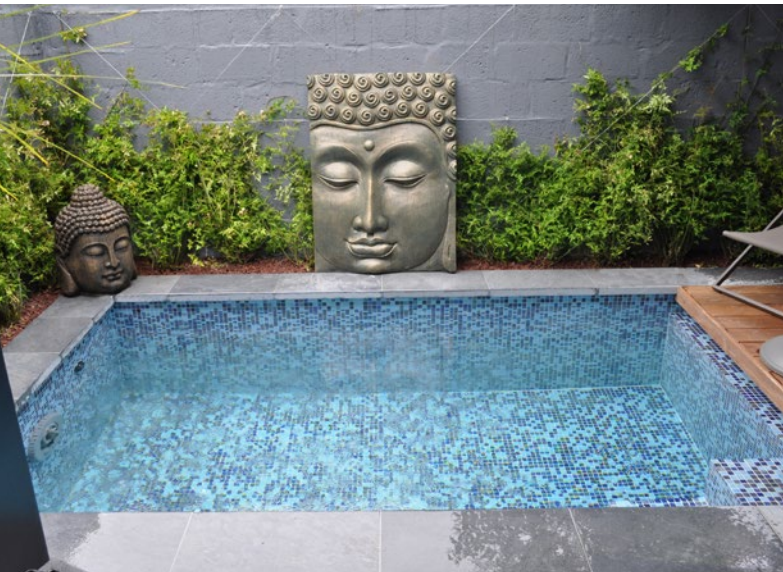

COCKTAIL LONG ISLAND 25MM