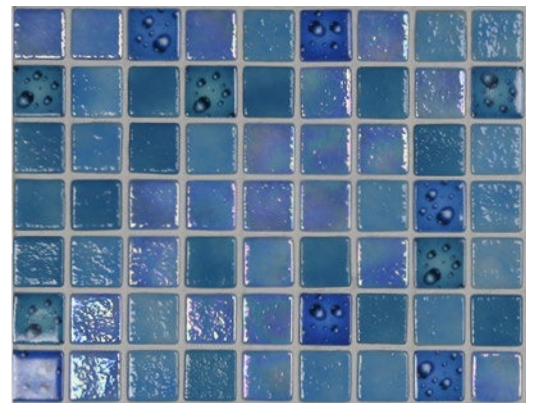

# Topping

Topping range will add a touch of colour, personality, freshness and taste - just the right mix for your palette. Topping combines colour and digitally printed images.

MOCHI

ALMONDS

DROPS

KIWI

TOPPING KIWI 25MM