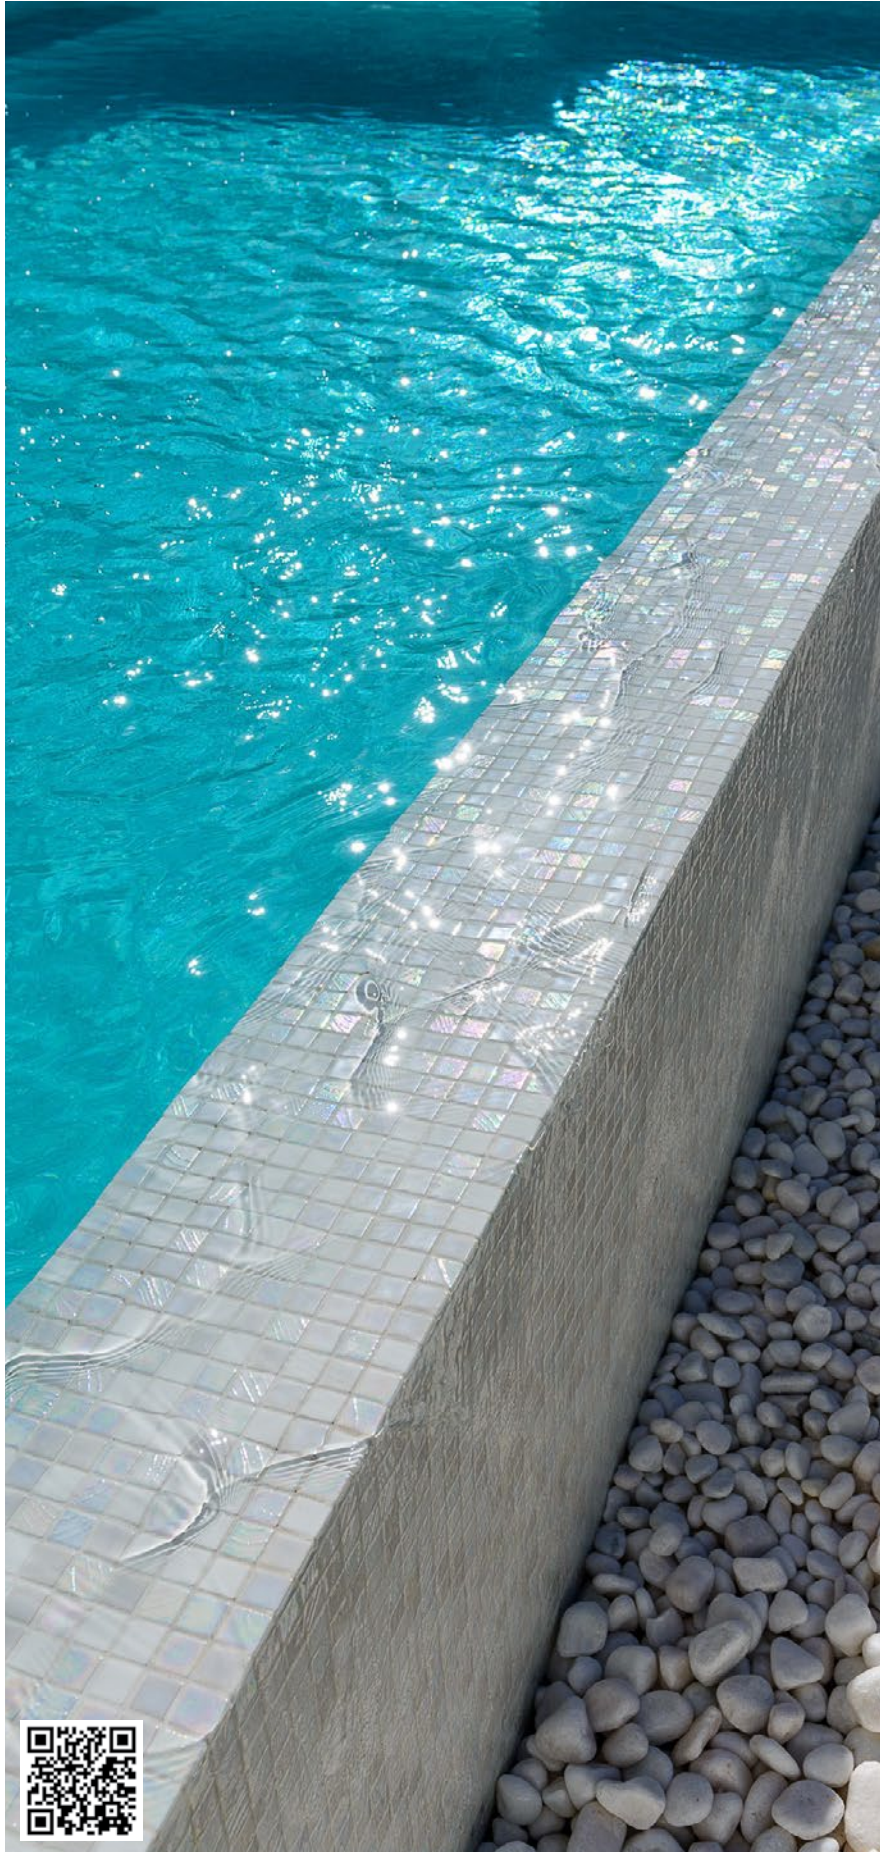

Australian Designer

This exclusive range of pool and decor mosaics are designed by Australian, for Australians. Each mix and colour has been carefully selected to accommodate tile trends in the architecture and design industries.