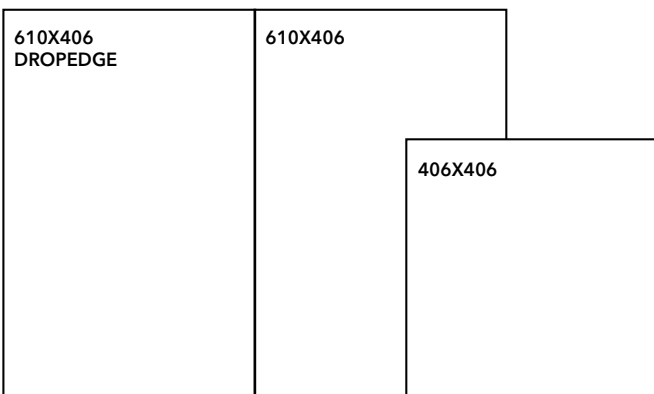

Agean Silver boasts the popular sandbrushed surface which brings the stone to life while maintaining a soft and safe surface. Each tile is uniquely crafted by nature with striking patterns. From architecturally designed projects to the everyday Australia home, this gorgeous stone is sure to complement any project.