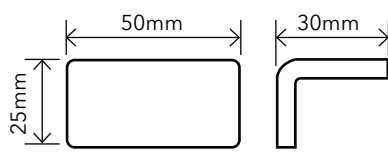

Available formats & finishes

Special Pieces

With the same texture as our non-slip mosaics, our Corner and Cove pieces create a premium finish for your project. They are perfect for finishing off the corners of steps, pool edges and transitions between floors and vertical walls.

Cove

Carrara Safe Step

Indicative test results P5 (testing done upon request)

Carrara Safe, this mosaic is with the Safe-Steps system, an extremely safe non-coarse, anti-slip mosaic, designed to be as safe to walk on as a pavement. Anti-slip mosaic for swimming pools, bathrooms, built-in showers, spas and wellness spaces. Safety or beauty? There's no need to choose.

Jointpoint System

Maximum grip surface 92% of the mosaic's surface is free for applying the adhesive. Durability guarantee.

Ease of installation. 25% time saving compared with the paper-based panelling system.

Excellent finishes. Thanks to the ease of installation and visual control for tile placement

Not affected by moisture. Does not expand or contract like mesh or paper-based panelling systems.

Exclusive jointpoint adhesive formula jointpoint provides the perfect combination of malleability and stiffness. It is flexible and easy to cut.

Even the smallest area is uniform and controllable. Jointpoint has minimal thickness and is very uniform and controllable.

Water absorption	UNE EN ISO 10545-3	Result: E=0,1%
Scratch resistance	UNE EN ISO 10545-7	Classification: PEI = 4
Stain resistance	UNE EN ISO 10545-14	Classification: 1-5-5
Scratch hardness	UNE 67101 (escala de Mohs)	Class 7
Resistance to freezing	UNE EN ISO 10545-12	Resistant
Chemical resistance	UNE EN ISO 10545-13	Classification: A