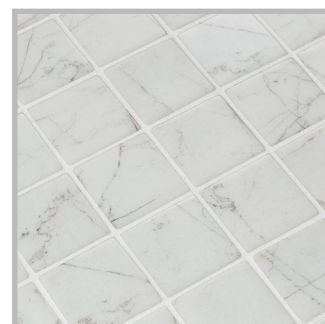

ezarri | Dreams
are made
of mosaics

Carrara

ZEN COLLECTION

Carrara, from the Zen collection, is a marbled mosaic specially designed for cladding interiors, swimming pools, spas, saunas and wellness spaces. Anti-slip mosaic. Sometimes simplicity is the expression of complex elegance.

Available formats & finishes

Special Pieces

With the same texture as our non-slip mosaics, our Corner and Cove pieces create a premium finish for your project. They are perfect for finishing off the corners of steps, pool edges and transitions between floors and vertical walls.