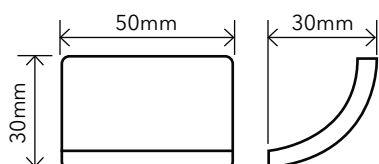

Available formats & finishes

Special Pieces

With the same texture as our non-slip mosaics, our Corner and Cove pieces create a premium finish for your project. They are perfect for finishing off the corners of steps, pool edges and transitions between floors and vertical walls.

Cove

Carrara Safe Step

Indicative test results P5 (testing done upon request)

Carrara Safe, this mosaic is with the Safe-Steps system, an extremely safe non-coarse, anti-slip mosaic, designed to be as safe to walk on as a pavement. Anti-slip mosaic for swimming pools, bathrooms, built-in showers, spas and wellness spaces. Safety or beauty? There's no need to choose.

Jointpoint System

Maximum grip surface 92% of the mosaic's surface is free for applying the adhesive. Durability guarantee.

Ease of installation. 25% time saving compared with the paper-based panelling system.

Excellent finishes. Thanks to the ease of installation and visual control for tile placement

Not affected by moisture. Does not expand or contract like mesh or paper-based panelling systems.

Exclusive jointpoint adhesive formula jointpoint provides the perfect combination of malleability and stiffness. It is flexible and easy to cut.

Even the smallest area is uniform and controllable. Jointpoint has minimal thickness and is very uniform and controllable.

Water absorption	UNE EN ISO 10545-3	Result: E=0,1%
Scratch resistance	UNE EN ISO 10545-7	Classification: PEI = 4
Stain resistance	UNE EN ISO 10545-14	Classification: 1-5-5
Scratch hardness	UNE 67101 (escala de Mohs)	Class 7
Resistance to freezing	UNE EN ISO 10545-12	Resistant
Chemical resistance	UNE EN ISO 10545-13	Classification: A