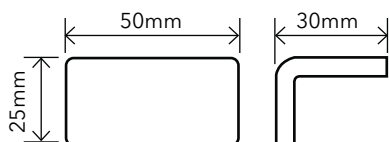

Available formats & finishes

Special Pieces

With the same texture as our non-slip mosaics, our Corner and Cove pieces create a premium finish for your project. They are perfect for finishing off the corners of steps, pool edges and transitions between floors and vertical walls.

Cove

Creamstone Safe Step

Indicative test results P5 (testing done upon request)

Creamstone Safe, this mosaic is with the Safe-Steps system, an extremely safe non-coarse, anti-slip mosaic, designed to be as safe to walk on as a pavement. Anti-slip mosaic for swimming pools, bathrooms, built-in showers, spas and wellness spaces. Safety or beauty? There's no need to choose.

Jointpoint System

Maximum grip surface 92% of the mosaic's surface is free for applying the adhesive. Durability guarantee.

Ease of installation. 25% time saving compared with the paper-based panelling system.

Excellent finishes. Thanks to the ease of installation and visual control for tile placement

Not affected by moisture. Does not expand or contract like mesh or paper-based panelling systems.

Exclusive jointpoint adhesive formula jointpoint provides the perfect combination of malleability and stiffness. It is flexible and easy to cut.

Even the smallest area is uniform and controllable. Jointpoint has minimal thickness and is very uniform and controllable.

Water absorption	UNE EN ISO 10545-3	Result: E=0,1%
Scratch resistance	UNE EN ISO 10545-7	Classification: PEI = 4
Stain resistance	UNE EN ISO 10545-14	Classification: 1-5-5
Scratch hardness	UNE 67101 (escala de Mohs)	Class 7
Resistance to freezing	UNE EN ISO 10545-12	Resistant
Chemical resistance	UNE EN ISO 10545-13	Classification: A