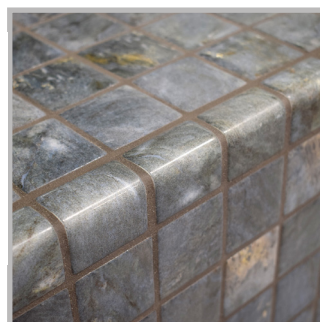

## Dolerite

ZEN COLLECTION

**Dolerite**, from the Zen collection, is a matte marbled mosaic specially designed for cladding interiors, swimming pools, spas, saunas and wellness spaces. Anti-slip mosaic. Sometimes simplicity is the expression of complex elegance.

## Special Pieces

With the same texture as our non-slip mosaics, our Corner and Cove pieces create a premium finish for your project. They are perfect for finishing off the corners of steps, pool edges and transitions between floors and vertical walls.

**Corner**

**Cove**

## Jointpoint System

Maximum grip surface 92% of the mosaic's surface is free for applying the adhesive. Durability guarantee.

Ease of installation. 25% time saving compared with the paper-based panelling system.