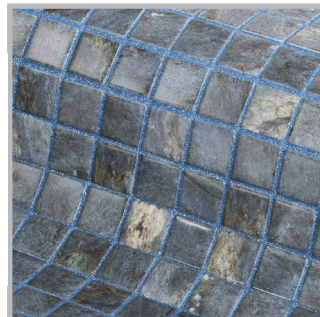

## Dolerite

ZEN COLLECTION

**Dolerite**, from the Zen collection, is a matte marbled mosaic specially designed for cladding interiors, swimming pools, spas, saunas and wellness spaces. Anti-slip mosaic. Sometimes simplicity is the expression of complex elegance.

## Special Pieces

With the same texture as our non-slip mosaics, our Corner and Cove pieces create a premium finish for your project. They are perfect for finishing off the corners of steps, pool edges and transitions between floors and vertical walls.

**Corner**

**Cove**