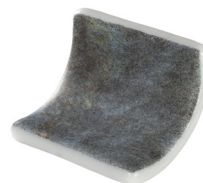

## Dolerite

ZEN COLLECTION

**Dolerite**, from the Zen collection, is a matte marbled mosaic specially designed for cladding interiors, swimming pools, spas, saunas and wellness spaces. Anti-slip mosaic. Sometimes simplicity is the expression of complex elegance.

## Available formats & finishes

## Special Pieces

With the same texture as our non-slip mosaics, our Corner and Cove pieces create a premium finish for your project. They are perfect for finishing off the corners of steps, pool edges and transitions between floors and vertical walls.

**Corner**

**Cove**