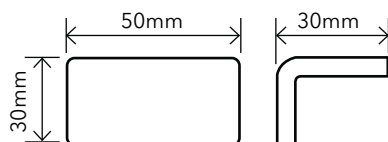

Available formats & finishes

Special Pieces

With the same texture as our non-slip mosaics, our Corner and Cove pieces create a premium finish for your project. They are perfect for finishing off the corners of steps, pool edges and transitions between floors and vertical walls.

Cove

Jointpoint System

Maximum grip surface 92% of the mosaic's surface is free for applying the adhesive. Durability guarantee.

Ease of installation. 25% time saving compared with the paper-based panelling system.

Excellent finishes. Thanks to the ease of installation and visual control for tile placement

Not affected by moisture. Does not expand or contract like mesh or paper-based panelling systems.

Exclusive jointpoint adhesive formula jointpoint provides the perfect combination of malleability and stiffness. It is flexible and easy to cut.

Even the smallest area is uniform and controllable. Jointpoint has minimal thickness and is very uniform and controllable.

Water absorption	UNE EN ISO 10545-3	Result: E=0,1%
Scratch resistance	UNE EN ISO 10545-7	Classification: PEI = 4
Stain resistance	UNE EN ISO 10545-14	Classification: 1-5-5
Scratch hardness	UNE 67101 (escala de Mohs)	Class 7
Resistance to freezing	UNE EN ISO 10545-12	Resistant
Chemical resistance	UNE EN ISO 10545-13	Classification: A