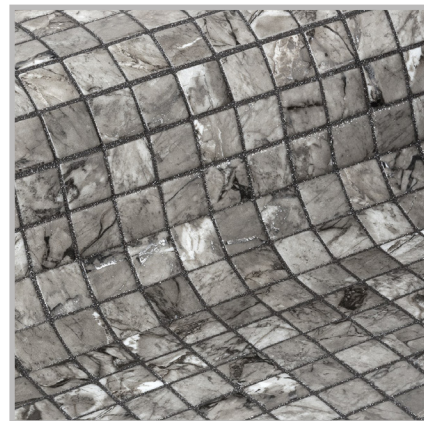

ezarri

Dreams
are made
of mosaics

Fior Di Bosco

ZEN COLLECTION

Fior di Bosco, from the Zen collection, is a matte marbled mosaic specially designed for cladding interiors, swimming pools, spas, saunas and wellness spaces. Anti-slip mosaic. Sometimes simplicity is the expression of complex elegance.

Available formats & finishes

Fior di Bosco Safe Step

Indicative test results P5 (testing done upon request)

Fior di Bosco Safe, this mosaic is with the Safe-Steps system, an extremely safe non-coarse, anti-slip mosaic, designed to be as safe to walk on as a pavement. Anti-slip mosaic for swimming pools, bathrooms, built-in showers, spas and wellness spaces. Safety or beauty? There's no need to choose.

Jointpoint System

Maximum grip surface 92% of the mosaic's surface is free for applying the adhesive. Durability guarantee.

Ease of installation. 25% time saving compared with the paper-based panelling system.

Excellent finishes. Thanks to the ease of installation and visual control for tile placement

Not affected by moisture. Does not expand or contract like mesh or paper-based panelling systems.

Exclusive jointpoint adhesive formula jointpoint provides the perfect combination of malleability and stiffness. It is flexible and easy to cut.