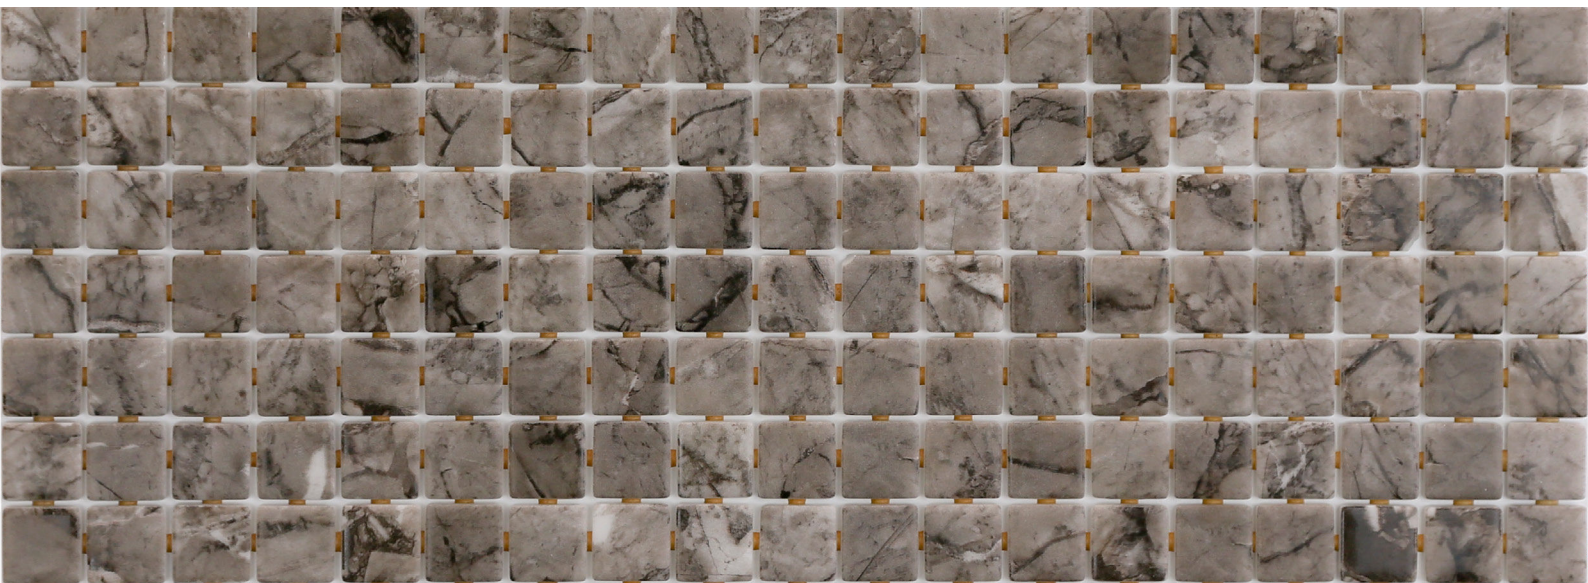

ezarri

Dreams
are made
of mosaics

Fior Di Bosco

ZEN COLLECTION

Fior di Bosco, from the Zen collection, is a matte marbled mosaic specially designed for cladding interiors, swimming pools, spas, saunas and wellness spaces. Anti-slip mosaic. Sometimes simplicity is the expression of complex elegance.

Available formats & finishes

Fior di Bosco Safe Step

Indicative test results P5 (testing done upon request)

Fior di Bosco Safe, this mosaic is with the Safe-Steps system, an extremely safe non-coarse, anti-slip mosaic, designed to be as safe to walk on as a pavement. Anti-slip mosaic for swimming pools, bathrooms, built-in showers, spas and wellness spaces. Safety or beauty? There's no need to choose.