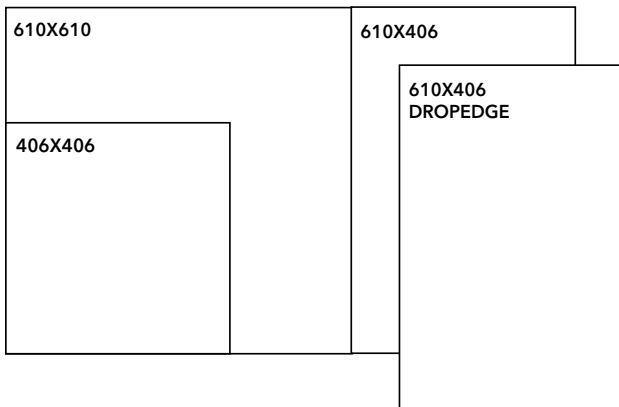

Ivory travertine is a type of light color natural stone quarried in Turkey. It has low variation white tones that add warmth to any spaces.

FRENCH PATTERN