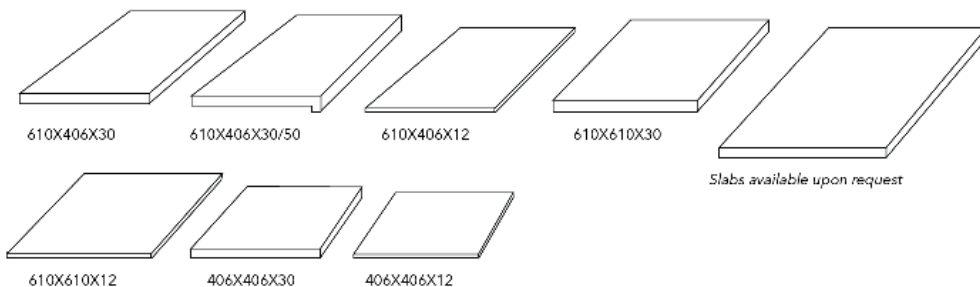

TYPE	FORMAT	FINISH	WEIGHT PER m ²	m ² PER PALLET
TILE	406X406X12	HONED & TUMBLED	28.8	26.37
TILE	610X406X12	HONED & TUMBLED	28.8	39.63
TILE	610X610X12	HONED & TUMBLED	28.8	29.77
PAVER	406X406X30	HONED & TUMBLED	72	10.88
PAVER	610X406X30	HONED & TUMBLED	72	16.34
PAVER	610X610X30	HONED & TUMBLED	72	12.28
DROPEDGE COPING	610X406X30/50 RC	HONED & TUMBLED	20.02	50
FRENCH PATTERN	FP 12	HONED & TUMBLED	28.8	39
FRENCH PATTERN	FP 30	HONED & TUMBLED	72	16.5