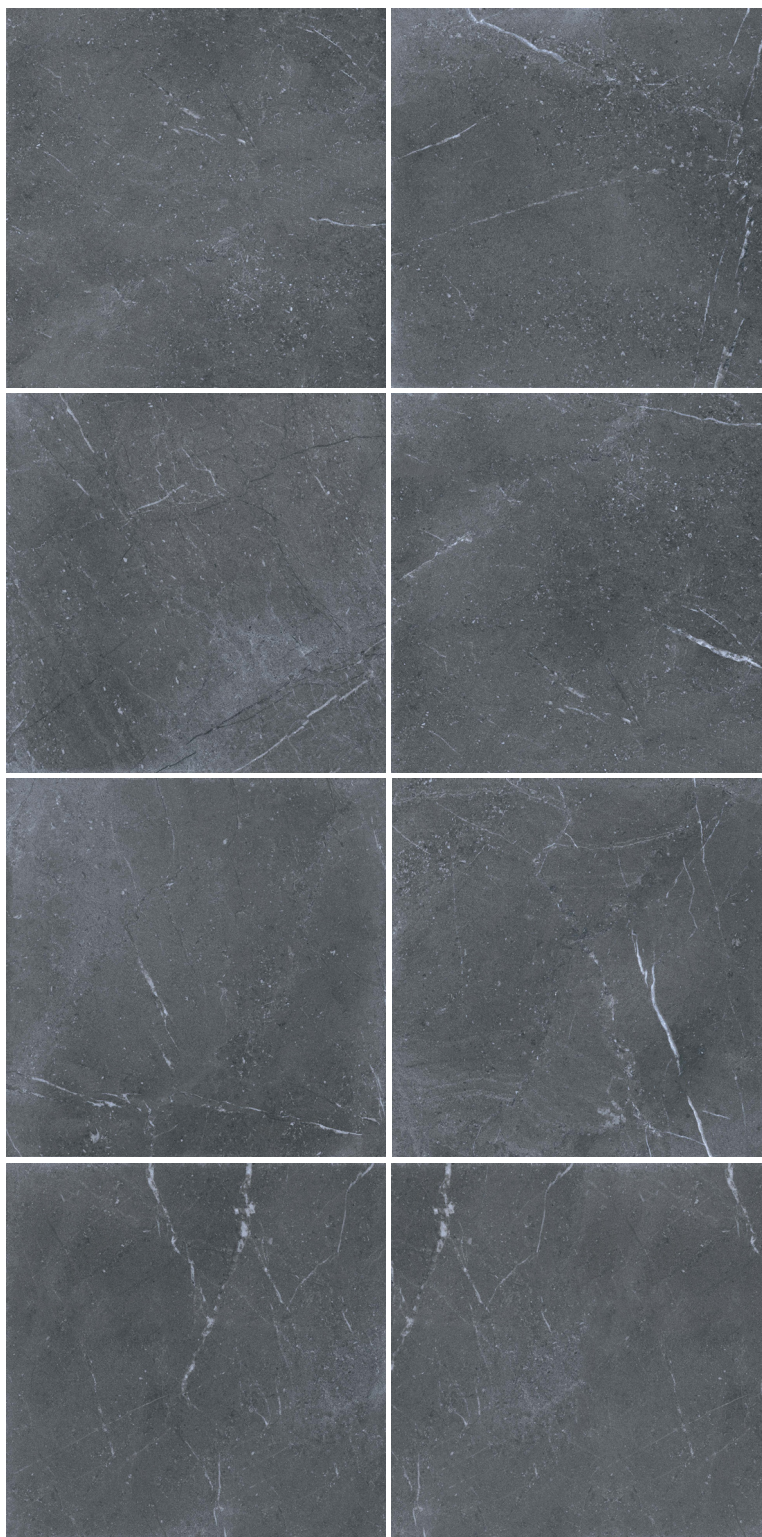

INTERNAL & EXTERNAL APPLICATION

600x600x20mm

Disclaimer: The installation of our products must abide by Australian Standards AS 3958.1. Where applicable, installation guides are supplied and must be followed to ensure product warranty

[**CLICK HERE TO DOWNLOAD INSTALLATION GUIDE**](#)