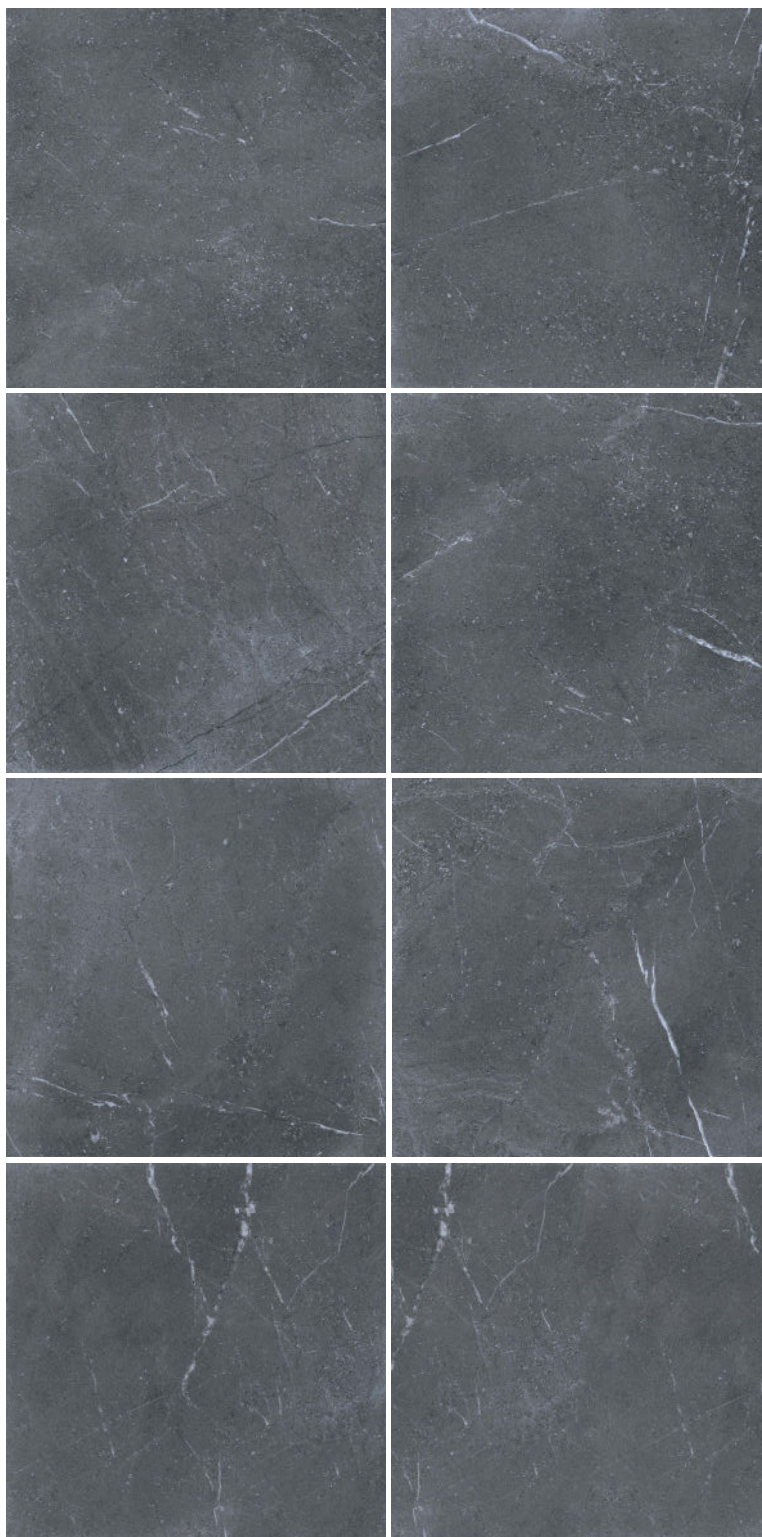

INTERNAL & EXTERNAL APPLICATION

600x600x20mm

Disclaimer: The installation of our products must abide by Australian Standards AS 3958.1. Where applicable, installation guides are supplied and must be followed to ensure product warranty

[**CLICK HERE TO DOWNLOAD INSTALLATION GUIDE**](#)