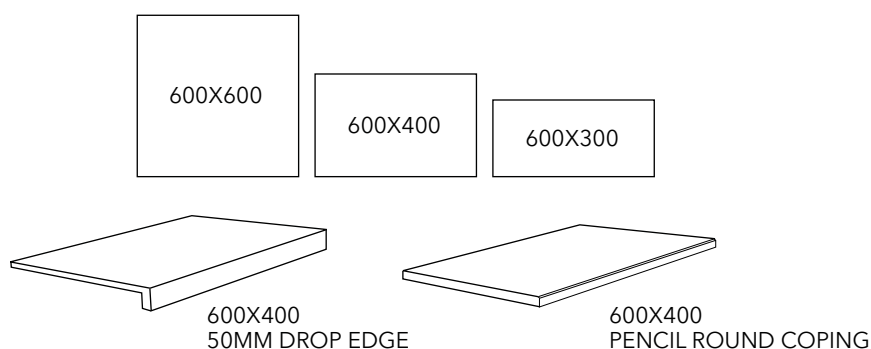

porcelain by 

Rocky Beige

P O R C E L A I N

Rocky series is perfect for creating the natural look in an interior and exterior area. It instantly gives a wall or floor surface some personality and effortlessly create a room-stealing feature in any spaces throughout the home.

Available formats & finishes

TYPE	CODE	FINISH	RATING	FORMAT	NO. OF FACES
TILE	B36Z2323T-95	TECH GRIP	P4	300X600X9.5	32
TILE	B60Z2323T-95	TECH GRIP	P4	600X600X9.5	16
PAVER	B60C2323T-20	ANTI-SLIP	P5	600X600X20	16
DROP EDGE COPING	B60C2323T-20DF	ANTI-SLIP	P5	600X400X20/50	16
PENCIL ROUND COPING	B46C2323T-20PR	ANTI-SLIP	P5	600X400X20	16

Packaging Information

TYPE	SIZE	m ² PER BOX	KG PER BOX	m ² PER PALLET
TILE	300X600X9.5	1.44	31.5	57.6
TILE	600X600X9.5	1.44	31	57.6
PAVER	600X600X20	0.72	33	28.8
DROPEdge COPING	600X400X20/50	2 PC	2 PC	64 PC
PENCIL ROUND COPING	600X400X20	2 PC	2 PC	64 PC

INTERNAL & EXTERNAL APPLICATION

600x600x20mm

Disclaimer: The installation of our products must abide by Australian Standards AS 3958.1. Where applicable, installation guides are supplied and must be followed to ensure product warranty