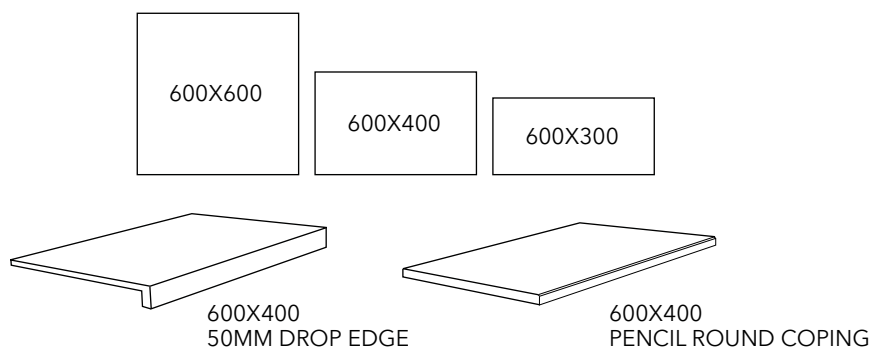

Available formats & finishes

TYPE	CODE	FINISH	RATING	FORMAT	NO. OF FACES
TILE	B36Z2322T-95	TECH GRIP	P4	300X600X9.5	32
TILE	B60Z2322T-95	TECH GRIP	P4	600X600X9.5	16
PAVER	B60C2322T-20	ANTI-SLIP	P5	600X600X20	16
DROP EDGE COPING	B60C2322T-20DF	ANTI-SLIP	P5	600X400X20/50	16
PENCIL ROUND COPING	B46C2322T-20PR	ANTI-SLIP	P5	600X400X20	16

What is Techgrip?

TECHGRIP is the latest technology in porcelain design which enables the use freedom of application with a single finish. Achieving a high P4 finish with a completely smooth surface, the specifier can confidently specify TECHGRIP for all areas internal and external.

Packaging Information

TYPE	SIZE	m² PER BOX	KG PER BOX	m² PER PALLET
TILE	300X600X9.5	1.44	31.5	57.6
TILE	600X600X9.5	1.44	31	57.6
PAVER	600X600X20	0.72	33	28.8
DROPEdge COPING	600X400X20/50	2 PC	2 PC	64 PC
PENCIL ROUND COPING	600X400X20	2 PC	2 PC	64 PC