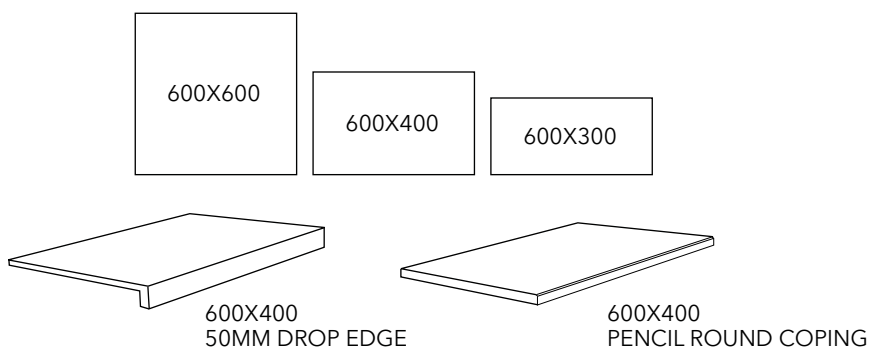

porcelain by 

Rocky Cream

PORCELAIN

Rocky series is perfect for creating the natural look in an interior and exterior area. It instantly gives a wall or floor surface some personality and effortlessly create a room-stealing feature in any spaces throughout the home.

Available formats & finishes

TYPE	CODE	FINISH	RATING	FORMAT	NO. OF FACES
TILE	B36Z2322T-95	TECH GRIP	P4	300X600X9.5	32
TILE	B60Z2322T-95	TECH GRIP	P4	600X600X9.5	16
PAVER	B60C2322T-20	ANTI-SLIP	P5	600X600X20	16
DROP EDGE COPING	B60C2322T-20DF	ANTI-SLIP	P5	600X400X20/50	16
PENCIL ROUND COPING	B46C2322T-20PR	ANTI-SLIP	P5	600X400X20	16

Packaging Information

TYPE	SIZE	m ² PER BOX	KG PER BOX	m ² PER PALLET
TILE	300X600X9.5	1.44	31.5	57.6
TILE	600X600X9.5	1.44	31	57.6
PAVER	600X600X20	0.72	33	28.8
DROPEdge COPING	600X400X20/50	2 PC	2 PC	64 PC
PENCIL ROUND COPING	600X400X20	2 PC	2 PC	64 PC

INTERNAL & EXTERNAL APPLICATION

600x600x20mm

Disclaimer: The installation of our products must abide by Australian Standards AS 3958.1. Where applicable, installation guides are supplied and must be followed to ensure product warranty