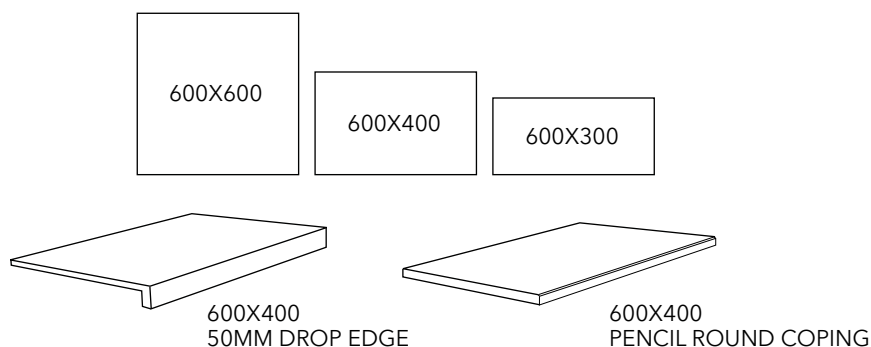

porcelain by 

Rocky Grigio

PORCELAIN

Rocky series is perfect for creating the natural look in an interior and exterior area. It instantly gives a wall or floor surface some personality and effortlessly create a room-stealing feature in any spaces throughout the home.

Available formats & finishes

TYPE	CODE	FINISH	RATING	FORMAT	NO. OF FACES
TILE	B36Z2325T-95	TECH GRIP	P4	300X600X9.5	32
TILE	B60Z2325T-95	TECH GRIP	P4	600X600X9.5	16
PAVER	B60C2325T-20	ANTI-SLIP	P5	600X600X20	16
DROP EDGE COPING	B60C2325T-20DF	ANTI-SLIP	P5	600X400X20/50	16
PENCIL ROUND COPING	B46C2325T-20PR	ANTI-SLIP	P5	600X400X20	16

Packaging Information

TYPE	SIZE	m ² PER BOX	KG PER BOX	m ² PER PALLET
TILE	300X600X9.5	1.44	31.5	57.6
TILE	600X600X9.5	1.44	31	57.6
PAVER	600X600X20	0.72	33	28.8
DROPEdge COPING	600X400X20/50	2 PC	2 PC	64 PC
PENCIL ROUND COPING	600X400X20	2 PC	2 PC	64 PC

INTERNAL & EXTERNAL APPLICATION

600x600x20mm

Disclaimer: The installation of our products must abide by Australian Standards AS 3958.1. Where applicable, installation guides are supplied and must be followed to ensure product warranty