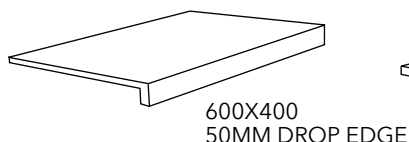

Available formats & finishes

TYPE	CODE	FINISH	RATING	FORMAT	NO. OF FACES
PAVER	B60C2326T-20	ANTI-SLIP	P5	600X600X20	16
DROP EDGE COPING	B60C2326T-20DF	ANTI-SLIP	P5	600X400X20/50	16
PENCIL ROUND COPING	B46C2326T-20PR	ANTI-SLIP	P5	600X400X20	16