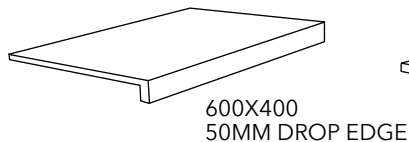

Available formats & finishes

TYPE	CODE	FINISH	RATING	FORMAT	NO. OF FACES
PAVER	B60C2326T-20	ANTI-SLIP	P5	600X600X20	16
DROP EDGE COPING	B60C2326T-20DF	ANTI-SLIP	P5	600X400X20/50	16
PENCIL ROUND COPING	B46C2326T-20PR	ANTI-SLIP	P5	600X400X20	16