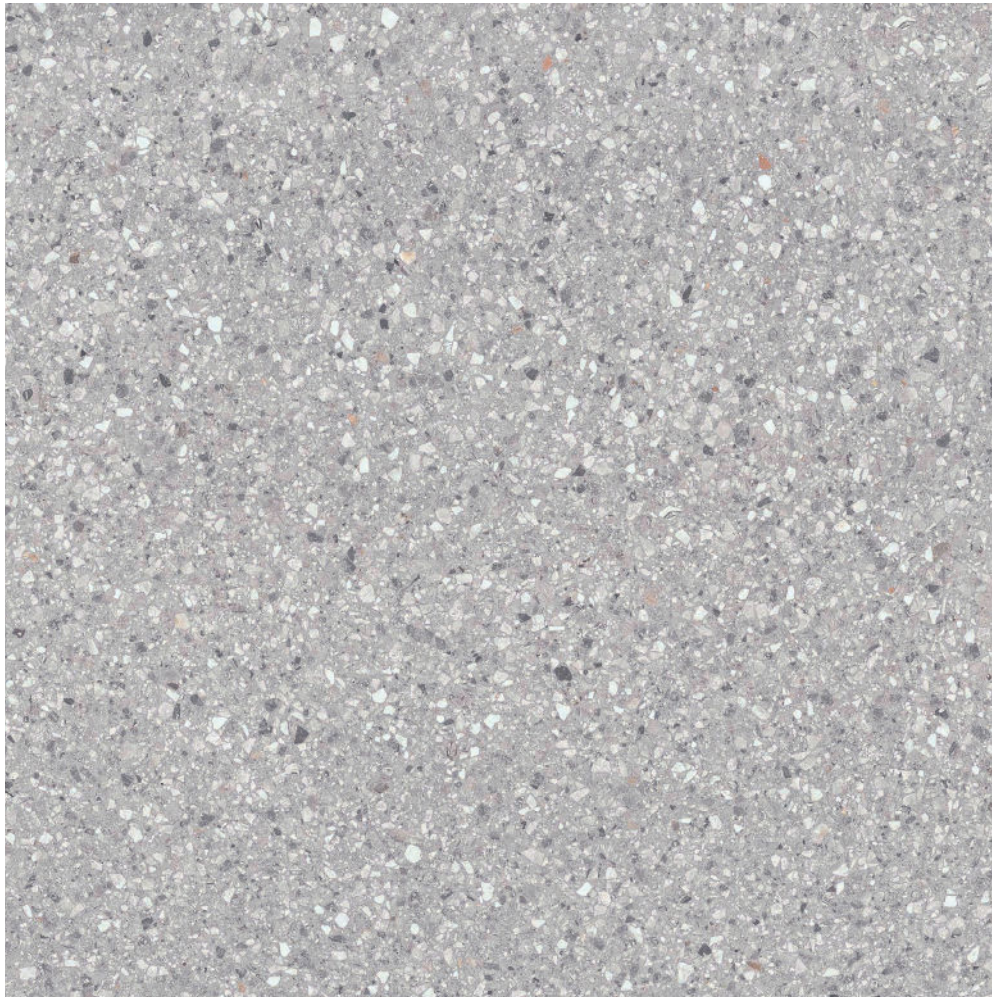

porcelain by 

Terrazzo Grigio

P O R C E L A I N

Terrazzo is a granite-effect porcelain offering the image of a natural "mosaic" made from pieces of different sizes. The multi-toned look makes it appear very organic like they are made of stone.

INTERNAL & EXTERNAL APPLICATION

600x600x9.5mm

TYPE	CODE	FINISH	RATING	FORMAT	NO. OF FACES
TILE	B60B1315T-95	FLAT MATT	P1	600X600X9.5	6

Packaging Information

TYPE	SIZE	m ² PER BOX	KG PER BOX	m ² PER PALLET
TILE	600X600X9.5	1.44	31	57.6