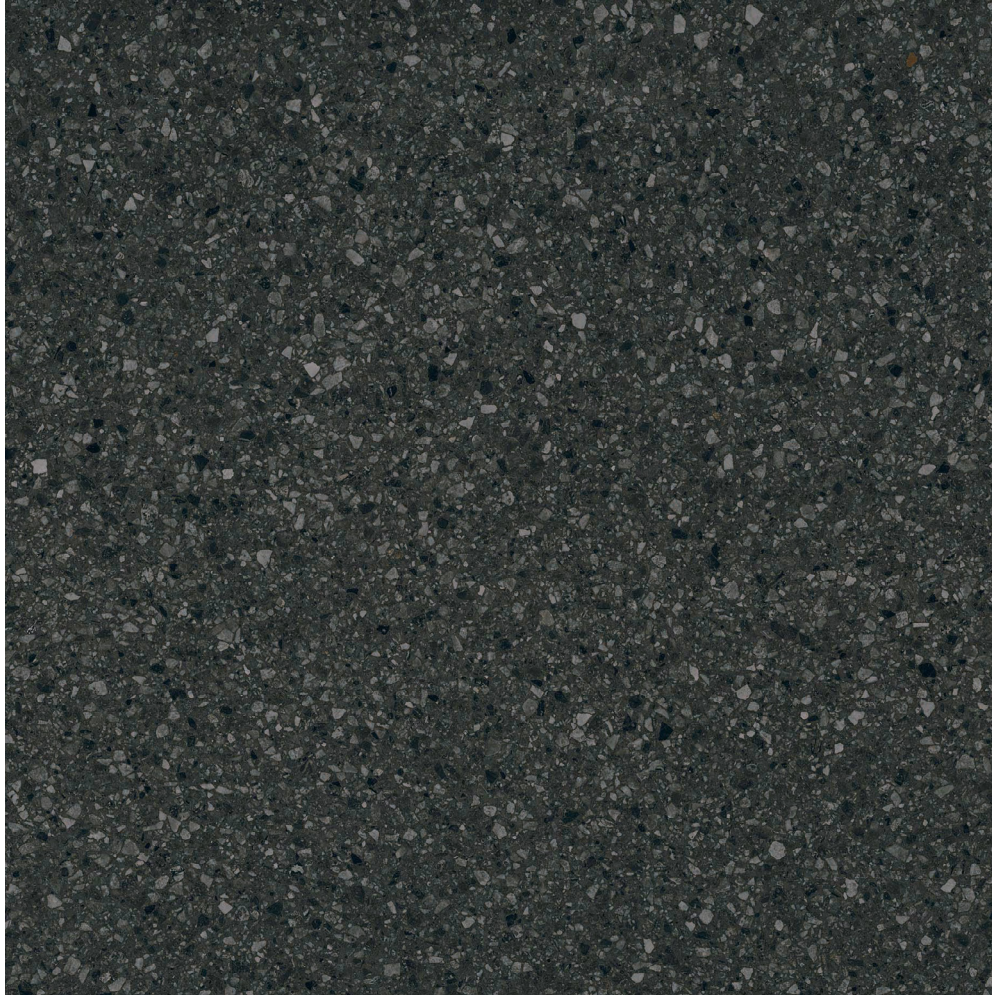

porcelain by 

Terrazzo Nero

P O R C E L A I N

Terrazzo is a granite-effect porcelain offering the image of a natural "mosaic" made from pieces of different sizes. The multi-toned look makes it appear very organic like they are made of stone.

INTERNAL & EXTERNAL APPLICATION

600x600x9.5mm

TYPE	CODE	FINISH	RATING	FORMAT	NO. OF FACES
TILE	B60B1317T-95	FLAT MATT	P1	600X600X9.5	6

Packaging Information

TYPE	SIZE	m ² PER BOX	KG PER BOX	m ² PER PALLET
TILE	600X600X9.5	1.44	31	57.6