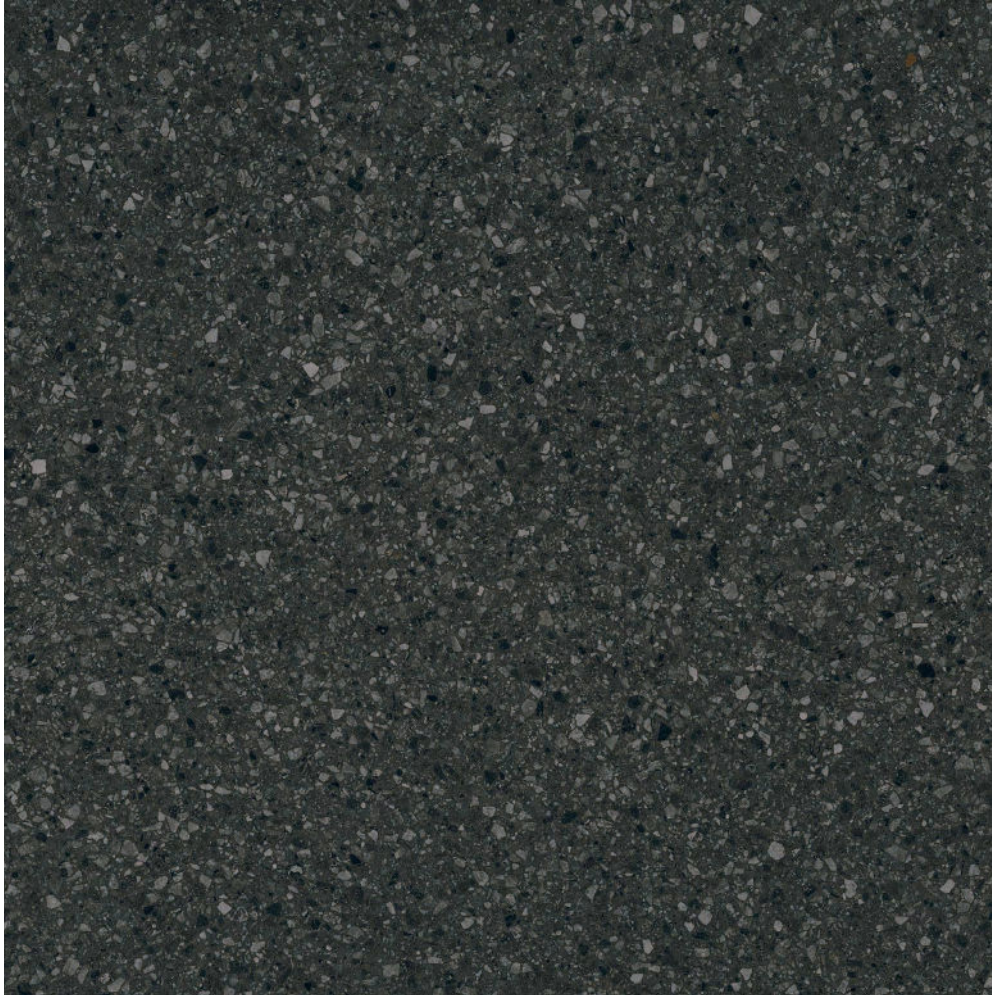

# Terrazzo Nero

P O R C E L A I N

---

Terrazzo is a granite-effect porcelain offering the image of a natural "mosaic" made from pieces of different sizes. The multi-toned look makes it appear very organic like they are made of stone.

INTERNAL & EXTERNAL APPLICATION

**600x600x9.5mm**

TYPE	CODE	FINISH	RATING	FORMAT	NO. OF FACES
TILE	B60B1317T-95	FLAT MATT	P1	600X600X9.5	6