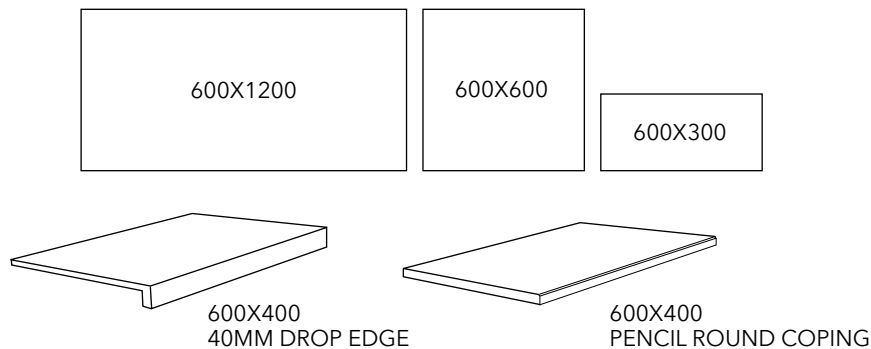

Available formats & finishes

TYPE	CODE	FINISH	RATING	FORMAT	NO. OF FACES
TILE	B36Z3143-95	TECHGRIP	P4	300X600X9.5	42
TILE	B60Z3143-95	TECHGRIP	P4	600X600X9.5	21
TILE	B62Z3143-10	TECHGRIP	P4	600X1200X10.5	14
PAVER	B60Z3143-20	TECHGRIP	P4	600X600X20	21
3PC DROP EDGE COPING	B46Z3143-20DF3P	TECHGRIP	P4	600X400X20/40	21
PENCIL ROUND COPING	B46Z3143-20PR	TECHGRIP	P4	600X400X20	21

What is Techgrip?

TECHGRIP is the latest technology in porcelain design which enables the use freedom of application with a single finish. Achieving a high P4 finish with a completely smooth surface, the specifier can confidently specify TECHGRIP for all areas internal and external.

Packaging Information

TYPE	SIZE	m² PER BOX	KG PER BOX	m² PER PALLET
TILE	300X600X9.5	1.44	31.5	57.6
TILE	600X600X9.5	1.44	31	57.6
TILE	600X1200X10.5	1.44	37	46.08
PAVER	600X600X20	0.72	33	28.8
3PC DROPEdge COPING	600X400X20/40	2 PC	2 PC	64 PC
PENCIL ROUND COPING	600X400X20	2 PC	2 PC	64 PC