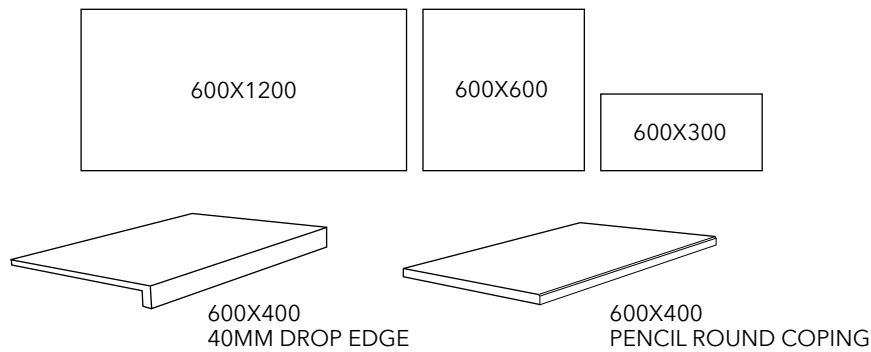

Available formats & finishes

| TYPE | CODE | FINISH | RATING | FORMAT | NO. OF FACES |
|----------------------|-----------------|----------|--------|---------------|--------------|
| TILE | B36Z3143-95 | TECHGRIP | P4 | 300X600X9.5 | 42 |
| TILE | B60Z3143-95 | TECHGRIP | P4 | 600X600X9.5 | 21 |
| TILE | B62Z3143-10 | TECHGRIP | P4 | 600X1200X10.5 | 14 |
| PAVER | B60Z3143-20 | TECHGRIP | P4 | 600X600X20 | 21 |
| 3PC DROP EDGE COPING | B46Z3143-20DF3P | TECHGRIP | P4 | 600X400X20/40 | 21 |
| PENCIL ROUND COPING | B46Z3143-20PR | TECHGRIP | P4 | 600X400X20 | 21 |

Packaging Information

| TYPE | SIZE | m ² PER BOX | KG PER BOX | m ² PER PALLET |
|---------------------|---------------|------------------------|------------|---------------------------|
| TILE | 300X600X9.5 | 1.44 | 31.5 | 57.6 |
| TILE | 600X600X9.5 | 1.44 | 31 | 57.6 |
| TILE | 600X1200X10.5 | 1.44 | 37 | 46.08 |
| PAVER | 600X600X20 | 0.72 | 33 | 28.8 |
| 3PC DROPEdge COPING | 600X400X20/40 | 2 PC | 2 PC | 64 PC |
| PENCIL ROUND COPING | 600X400X20 | 2 PC | 2 PC | 64 PC |

INTERNAL & EXTERNAL APPLICATION

600x600x20mm

Disclaimer: The installation of our products must abide by Australian Standards AS 3958.1. Where applicable, installation guides are supplied and must be followed to ensure product warranty