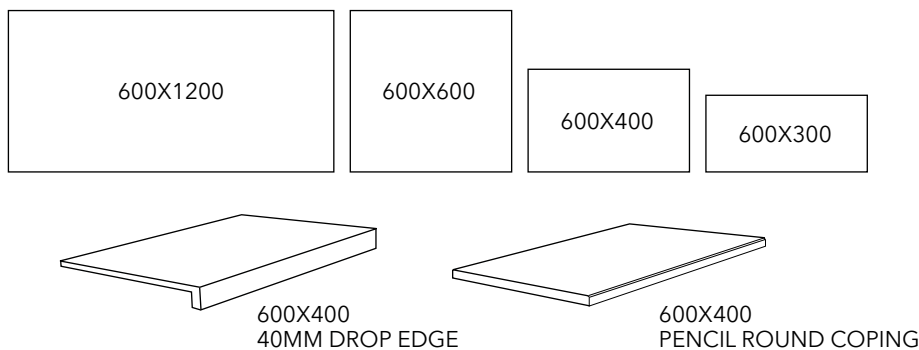

Available formats & finishes

| TYPE | CODE | FINISH | RATING | FORMAT | NO. OF FACES |
|---------------------|---------------|------------------|--------|---------------|--------------|
| TILE | B36C1853T-95 | MATT WITH GRAINS | P2 | 300X600X9.5 | 48 |
| TILE | B60C1853T-95 | MATT WITH GRAINS | P2 | 600X600X9.5 | 24 |
| TILE | | ANTI-SLIP | P5 | 600X600X9.5 | 24 |
| TILE | B62C1853T-10 | MATT WITH GRAINS | P2 | 600X1200X10 | 12 |
| PAVER | B60C1853-20 | ANTI-SLIP | P5 | 600X600X20 | 24 |
| DROP EDGE COPING | B60C1853-20DF | ANTI-SLIP | P5 | 600X400X20/40 | 24 |
| PENCIL ROUND COPING | B60C1853-20PR | ANTI-SLIP | P5 | 600X400X20 | 24 |

Packaging Information

| TYPE | SIZE | m ² PER BOX | KG PER BOX | m ² PER PALLET |
|---------------------|---------------|------------------------|------------|---------------------------|
| TILE | 300X600X9.5 | 1.44 | 31.5 | 57.6 |
| TILE | 600X600X9.5 | 1.44 | 31 | 57.6 |
| TILE | 600X1200X10 | 1.44 | 37 | 46.08 |
| PAVER | 600X600X20 | 0.72 | 33 | 28.8 |
| DROPEGE COPING | 600X400X20/40 | 2 PC | 2 PC | 64 PC |
| PENCIL ROUND COPING | 600X400X20 | 2 PC | 2 PC | 64 PC |

INTERNAL & EXTERNAL APPLICATION

600x600x20mm

Disclaimer: The installation of our products must abide by Australian Standards AS 3958.1. Where applicable, installation guides are supplied and must be followed to ensure product warranty