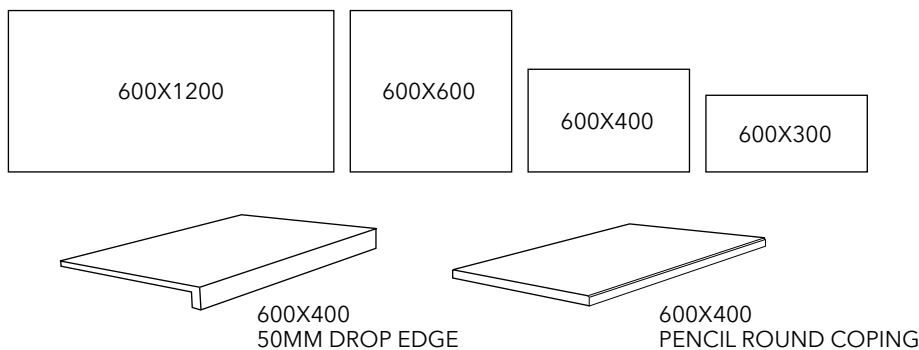

Available formats & finishes

| TYPE | CODE | FINISH | RATING | FORMAT | NO. OF FACES |
|---------------------|---------------|------------------|--------|---------------|--------------|
| TILE | B36C1856T-95 | MATT WITH GRAINS | P2 | 300X600X9.5 | 48 |
| TILE | B60C1856T-95 | MATT WITH GRAINS | P2 | 600X600X9.5 | 24 |
| TILE | B62C1856T-10 | MATT WITH GRAINS | P2 | 600X1200X10 | 12 |
| PAVER | B60C1856-20 | ANTI-SLIP | P5 | 600X600X20 | 24 |
| DROP EDGE COPING | B60C1856-20DF | ANTI-SLIP | P5 | 600X400X20/50 | 24 |
| PENCIL ROUND COPING | B60C1856-20PR | ANTI-SLIP | P5 | 600X400X20 | 24 |

Packaging Information

| TYPE | SIZE | m ² PER BOX | KG PER BOX | m ² PER PALLET |
|---------------------|---------------|------------------------|------------|---------------------------|
| TILE | 300X600X9.5 | 1.44 | 31.5 | 57.6 |
| TILE | 600X600X9.5 | 1.44 | 31 | 57.6 |
| TILE | 600X1200X10 | 1.44 | 37 | 46.08 |
| PAVER | 600X600X20 | 0.72 | 33 | 28.8 |
| DROPEGE COPING | 600X400X20/50 | 2 PC | 2 PC | 64 PC |
| PENCIL ROUND COPING | 600X400X20 | 2 PC | 2 PC | 64 PC |

INTERNAL & EXTERNAL APPLICATION

600x600x20mm

Disclaimer: The installation of our products must abide by Australian Standards AS 3958.1. Where applicable, installation guides are supplied and must be followed to ensure product warranty