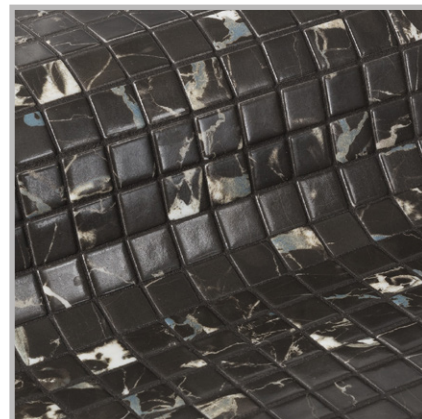

ezarri

Dreams
are made
of mosaics

Black Marble

Z E N C O L L E C T I O N

Black Marble, from the Zen collection, is a matte marbled mosaic specially designed for cladding interiors, swimming pools, spas, saunas and wellness spaces. Anti-slip mosaic. Sometimes simplicity is the expression of complex elegance.

Available formats & finishes

25mm
Matte

Jointpoint System

Maximum grip surface 92% of the mosaic's surface is free for applying the adhesive. Durability guarantee.

Ease of installation. 25% time saving compared with the paper-based panelling system.

Excellent finishes. Thanks to the ease of installation and visual control for tile placement

Not affected by moisture. Does not expand or contract like mesh or paper-based panelling systems.

Exclusive jointpoint adhesive formula jointpoint provides the perfect combination of malleability and stiffness. It is flexible and easy to cut.

Even the smallest area is uniform and controllable. Jointpoint has minimal thickness and is very uniform and controllable.

Water absorption	UNE EN ISO 10545-3	Result: E=0,1%
Scratch resistance	UNE EN ISO 10545-7	Classification: PEI = 4
Stain resistance	UNE EN ISO 10545-14	Classification: 1-5-5
Scratch hardness	UNE 67101 (escala de Mohs)	Class 7
Resistance to freezing	UNE EN ISO 10545-12	Resistant
Chemical resistance	UNE EN ISO 10545-13	Classification: A