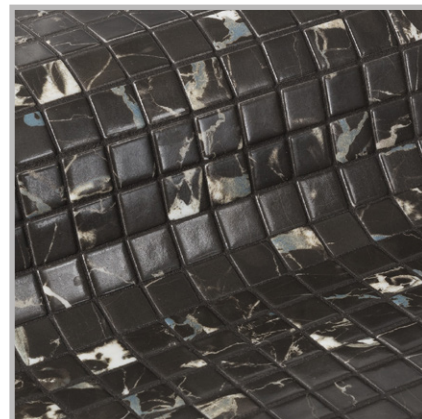

## Black Marble

Z E N C O L L E C T I O N

**Black Marble**, from the Zen collection, is a matte marbled mosaic specially designed for cladding interiors, swimming pools, spas, saunas and wellness spaces. Anti-slip mosaic. Sometimes simplicity is the expression of complex elegance.

## Available formats & finishes

25mm  
Matte