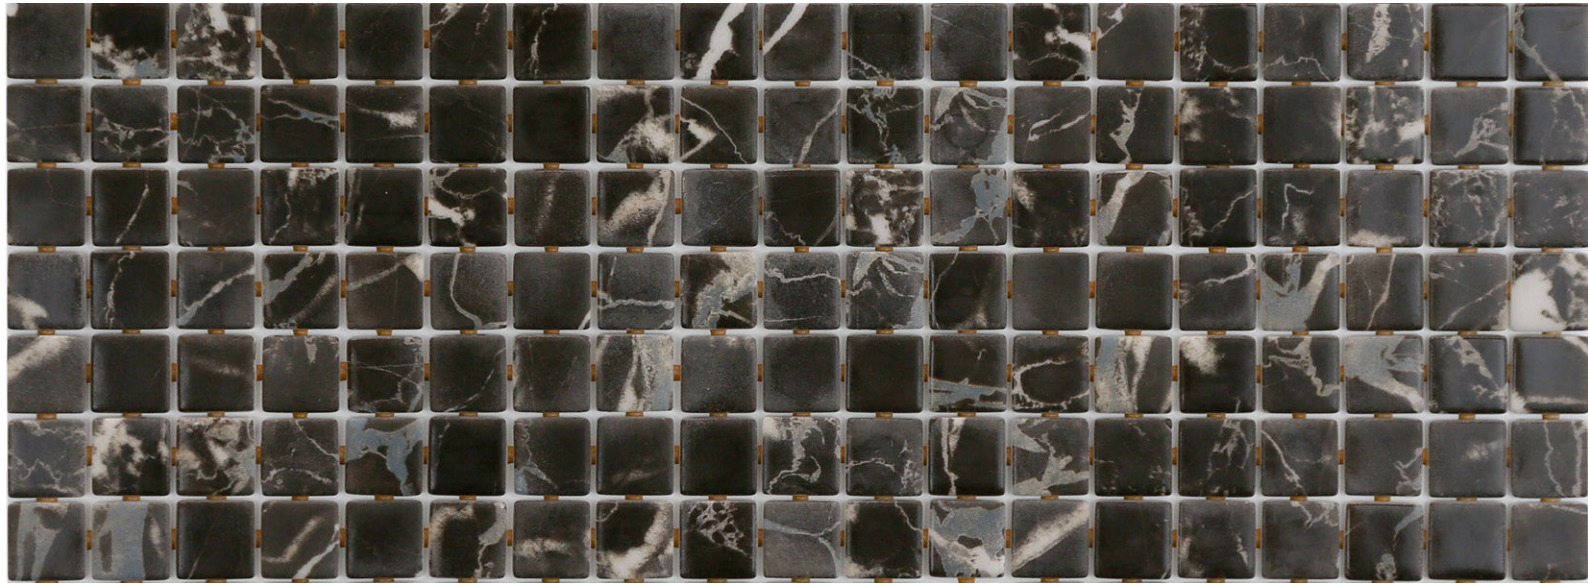

ezarri

Dreams
are made
of mosaics

Black Marble

Z E N C O L L E C T I O N