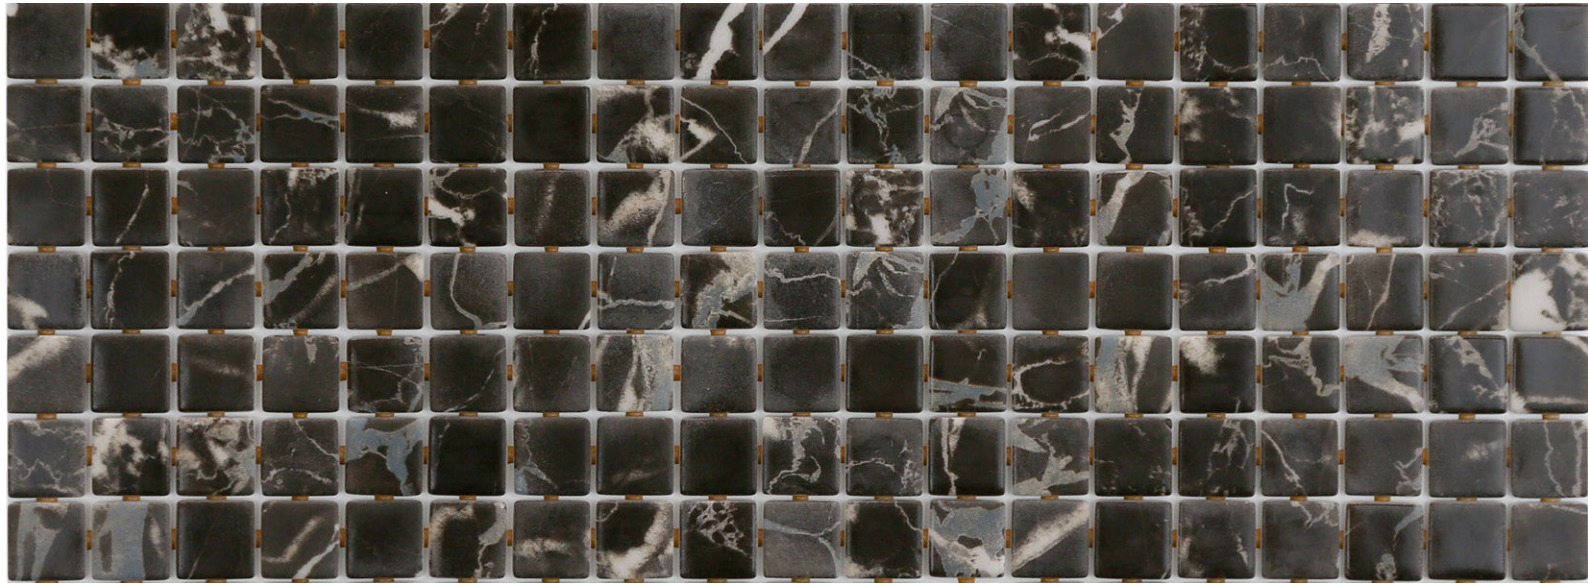

ezarri

Dreams
are made
of mosaics

Black Marble

Z E N C O L L E C T I O N

Black Marble, from the Zen collection, is a matte marbled mosaic specially designed for cladding interiors, swimming pools, spas, saunas and wellness spaces. Anti-slip mosaic. Sometimes simplicity is the expression of complex elegance.

Available formats & finishes

25mm
Matte

Jointpoint System

Maximum grip surface 92% of the mosaic's surface is free for applying the adhesive. Durability guarantee.

Ease of installation. 25% time saving compared with the paper-based panelling system.

Excellent finishes. Thanks to the ease of installation and visual control for tile placement

Not affected by moisture. Does not expand or contract like mesh or paper-based panelling systems.

Exclusive jointpoint adhesive formula jointpoint provides the perfect combination of malleability and stiffness. It is flexible and easy to cut.