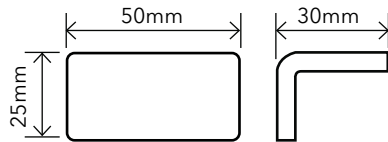

Available formats & finishes

Special Pieces

With the same texture as our non-slip mosaics, our Corner and Cove pieces create a premium finish for your project. They are perfect for finishing off the corners of steps, pool edges and transitions between floors and vertical walls.

Cove

Creamstone Safe Step

Indicative test results P5 (testing done upon request)

Creamstone Safe, this mosaic is with the Safe-Steps system, an extremely safe non-coarse, anti-slip mosaic, designed to be as safe to walk on as a pavement. Anti-slip mosaic for swimming pools, bathrooms, built-in showers, spas and wellness spaces. Safety or beauty? There's no need to choose.

Jointpoint System

Maximum grip surface 92% of the mosaic's surface is free for applying the adhesive. Durability guarantee.

Ease of installation. 25% time saving compared with the paper-based panelling system.

Excellent finishes. Thanks to the ease of installation and visual control for tile placement

Not affected by moisture. Does not expand or contract like mesh or paper-based panelling systems.

Exclusive jointpoint adhesive formula jointpoint provides the perfect combination of malleability and stiffness. It is flexible and easy to cut.

Even the smallest area is uniform and controllable. Jointpoint has minimal thickness and is very uniform and controllable.

Water absorption	UNE EN ISO 10545-3	Result: E=0,1%
Scratch resistance	UNE EN ISO 10545-7	Classification: PEI = 4
Stain resistance	UNE EN ISO 10545-14	Classification: 1-5-5
Scratch hardness	UNE 67101 (escala de Mohs)	Class 7
Resistance to freezing	UNE EN ISO 10545-12	Resistant
Chemical resistance	UNE EN ISO 10545-13	Classification: A