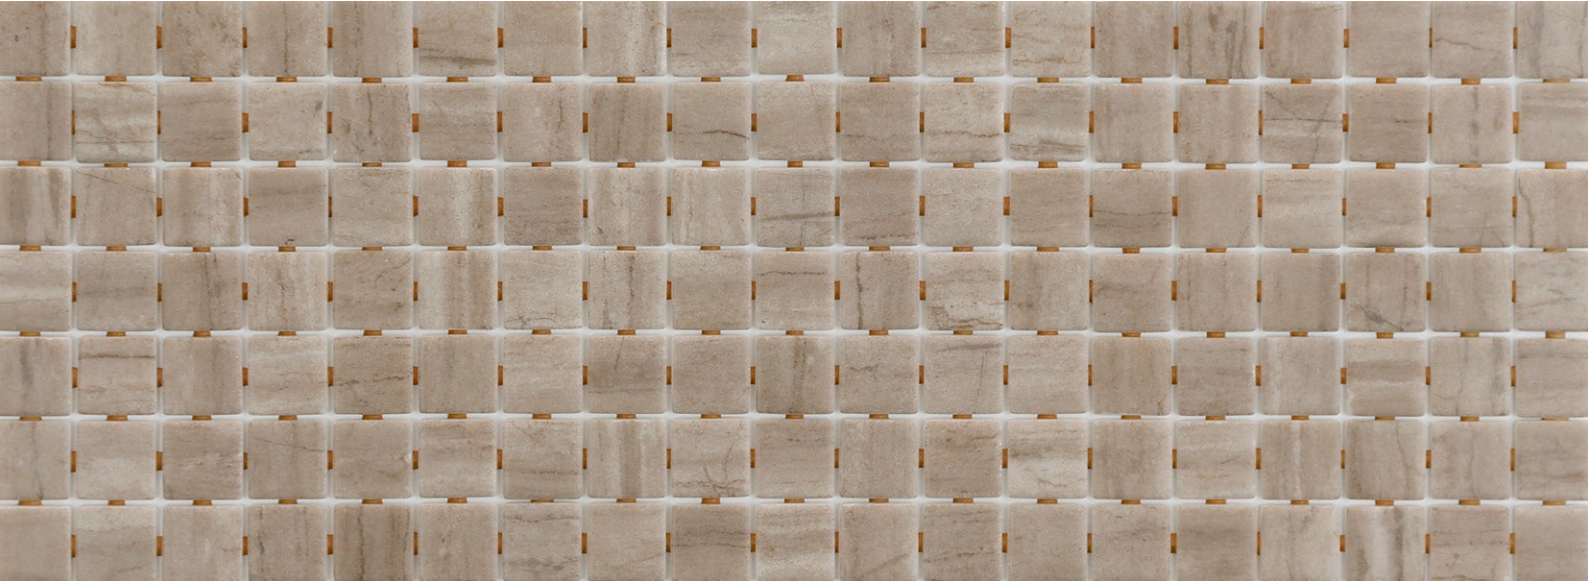

ezarri

Dreams
are made
of mosaics

Creamstone

ZEN COLLECTION

Creamstone, from the Zen collection, is a matte marbled mosaic specially designed for cladding interiors, swimming pools, spas, saunas and wellness spaces. Anti-slip mosaic. Sometimes simplicity is the expression of complex elegance.

Available formats & finishes

Special Pieces

With the same texture as our non-slip mosaics, our Corner and Cove pieces create a premium finish for your project. They are perfect for finishing off the corners of steps, pool edges and transitions between floors and vertical walls.

Corner

Cove

Creamstone Safe Step

Indicative test results P5 (testing done upon request)

Creamstone Safe, this mosaic is with the Safe-Steps system, an extremely safe non-coarse, anti-slip mosaic, designed to be as safe to walk on as a pavement. Anti-slip mosaic for swimming pools, bathrooms, built-in showers, spas and wellness spaces. Safety or beauty? There's no need to choose.