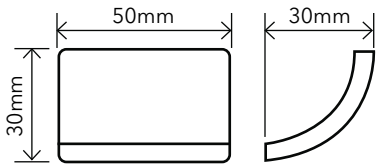

Available formats & finishes

Special Pieces

With the same texture as our non-slip mosaics, our Corner and Cove pieces create a premium finish for your project. They are perfect for finishing off the corners of steps, pool edges and transitions between floors and vertical walls.

Cove

Creamstone Safe Step

Indicative test results P5 (testing done upon request)

Creamstone Safe, this mosaic is with the Safe-Steps system, an extremely safe non-coarse, anti-slip mosaic, designed to be as safe to walk on as a pavement. Anti-slip mosaic for swimming pools, bathrooms, built-in showers, spas and wellness spaces. Safety or beauty? There's no need to choose.

Jointpoint System

Maximum grip surface 92% of the mosaic's surface is free for applying the adhesive. Durability guarantee.

Ease of installation. 25% time saving compared with the paper-based panelling system.

Excellent finishes. Thanks to the ease of installation and visual control for tile placement

Not affected by moisture. Does not expand or contract like mesh or paper-based panelling systems.

Exclusive jointpoint adhesive formula jointpoint provides the perfect combination of malleability and stiffness. It is flexible and easy to cut.

Even the smallest area is uniform and controllable. Jointpoint has minimal thickness and is very uniform and controllable.

Water absorption	UNE EN ISO 10545-3	Result: E=0,1%
Scratch resistance	UNE EN ISO 10545-7	Classification: PEI = 4
Stain resistance	UNE EN ISO 10545-14	Classification: 1-5-5
Scratch hardness	UNE 67101 (escala de Mohs)	Class 7
Resistance to freezing	UNE EN ISO 10545-12	Resistant
Chemical resistance	UNE EN ISO 10545-13	Classification: A