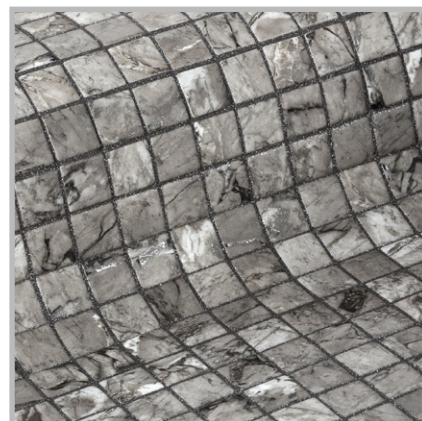

ezarri

Dreams
are made
of mosaics

Fior Di Bosco

ZEN COLLECTION

Fior Di Bosco, from the Zen collection, is a matte marbled mosaic specially designed for cladding interiors, swimming pools, spas, saunas and wellness spaces. Anti-slip mosaic. Sometimes simplicity is the expression of complex elegance.

Available formats & finishes

Fior Di Bosco Safe Step Indicative test results P5 (testing done upon request)

Fior Di Bosco Safe, this mosaic is with the Safe-Steps system, an extremely safe non-coarse, anti-slip mosaic, designed to be as safe to walk on as a pavement. Anti-slip mosaic for swimming pools, bathrooms, built-in showers, spas and wellness spaces. Safety or beauty? There's no need to choose.

Jointpoint System

Maximum grip surface 92% of the mosaic's surface is free for applying the adhesive. Durability guarantee.

Ease of installation. 25% time saving compared with the paper-based panelling system.

Excellent finishes. Thanks to the ease of installation and visual control for tile placement

Not affected by moisture. Does not expand or contract like mesh or paper-based panelling systems.

Exclusive jointpoint adhesive formula jointpoint provides the perfect combination of malleability and stiffness. It is flexible and easy to cut.