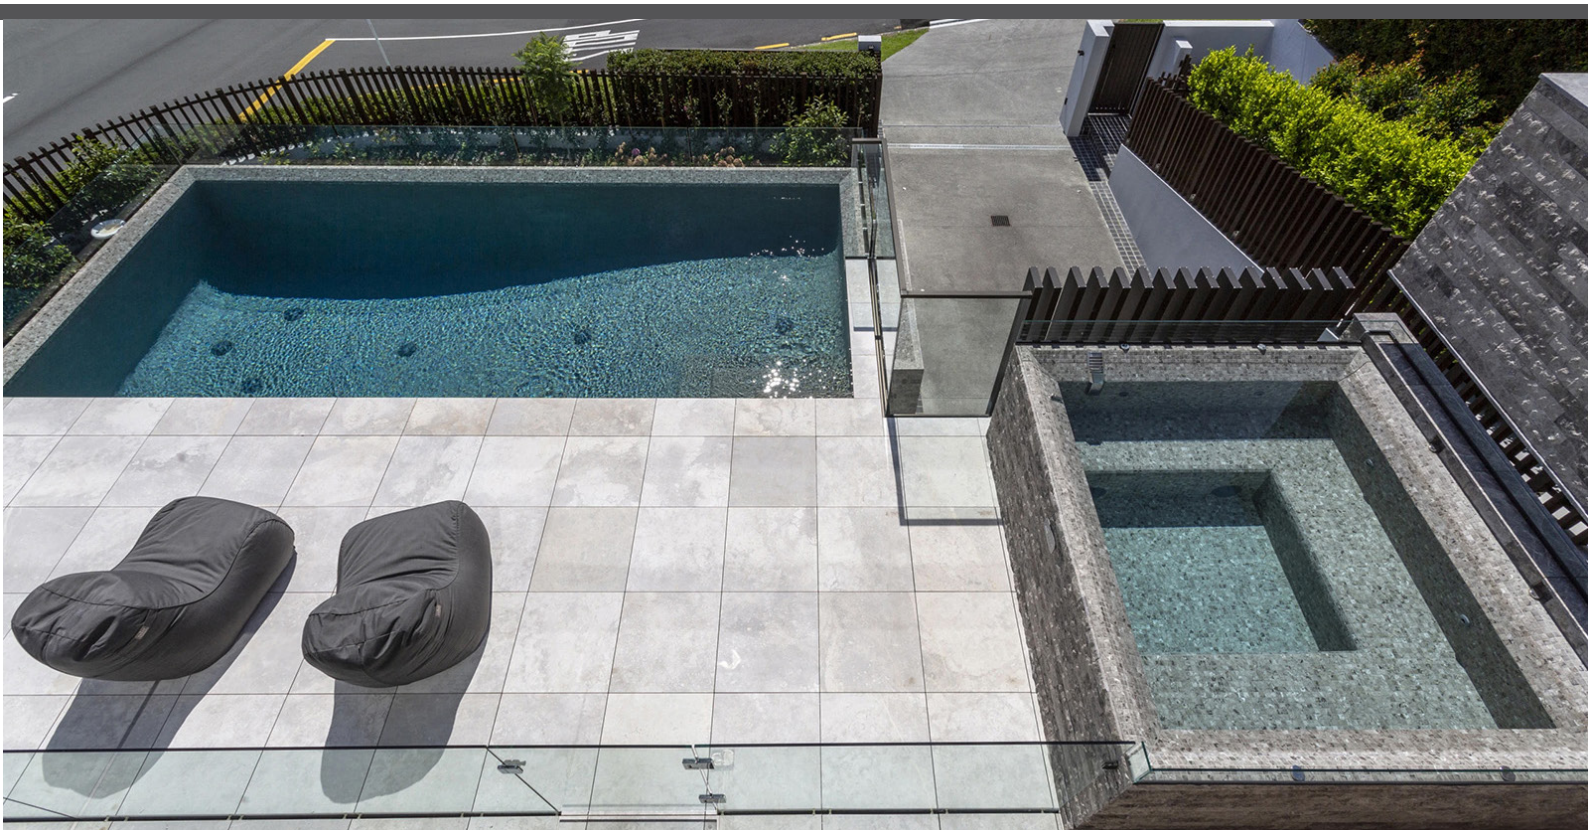

ezarri

Dreams
are made
of mosaics

Fior Di Bosco

ZEN COLLECTION

Fior Di Bosco, from the Zen collection, is a matte marbled mosaic specially designed for cladding interiors, swimming pools, spas, saunas and wellness spaces. Anti-slip mosaic. Sometimes simplicity is the expression of complex elegance.

Available formats & finishes

Fior Di Bosco Safe Step Indicative test results P5 (testing done upon request)

Fior Di Bosco Safe, this mosaic is with the Safe-Steps system, an extremely safe non-coarse, anti-slip mosaic, designed to be as safe to walk on as a pavement. Anti-slip mosaic for swimming pools, bathrooms, built-in showers, spas and wellness spaces. Safety or beauty? There's no need to choose.