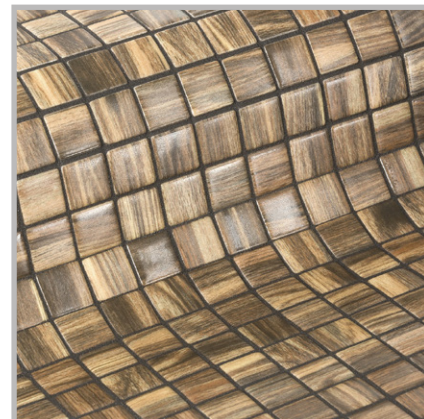

ezarri

Dreams
are made
of mosaics

Palisandro

ZEN COLLECTION

Palisandro, from the Zen collection, is a matte marbled mosaic specially designed for cladding interiors, swimming pools, spas, saunas and wellness spaces. Anti-slip mosaic. Sometimes simplicity is the expression of complex elegance.

Available formats & finishes

25mm
Matte

Jointpoint System

Maximum grip surface 92% of the mosaic's surface is free for applying the adhesive. Durability guarantee.

Ease of installation. 25% time saving compared with the paper-based panelling system.

Excellent finishes. Thanks to the ease of installation and visual control for tile placement

Not affected by moisture. Does not expand or contract like mesh or paper-based panelling systems.

Exclusive jointpoint adhesive formula jointpoint provides the perfect combination of malleability and stiffness. It is flexible and easy to cut.