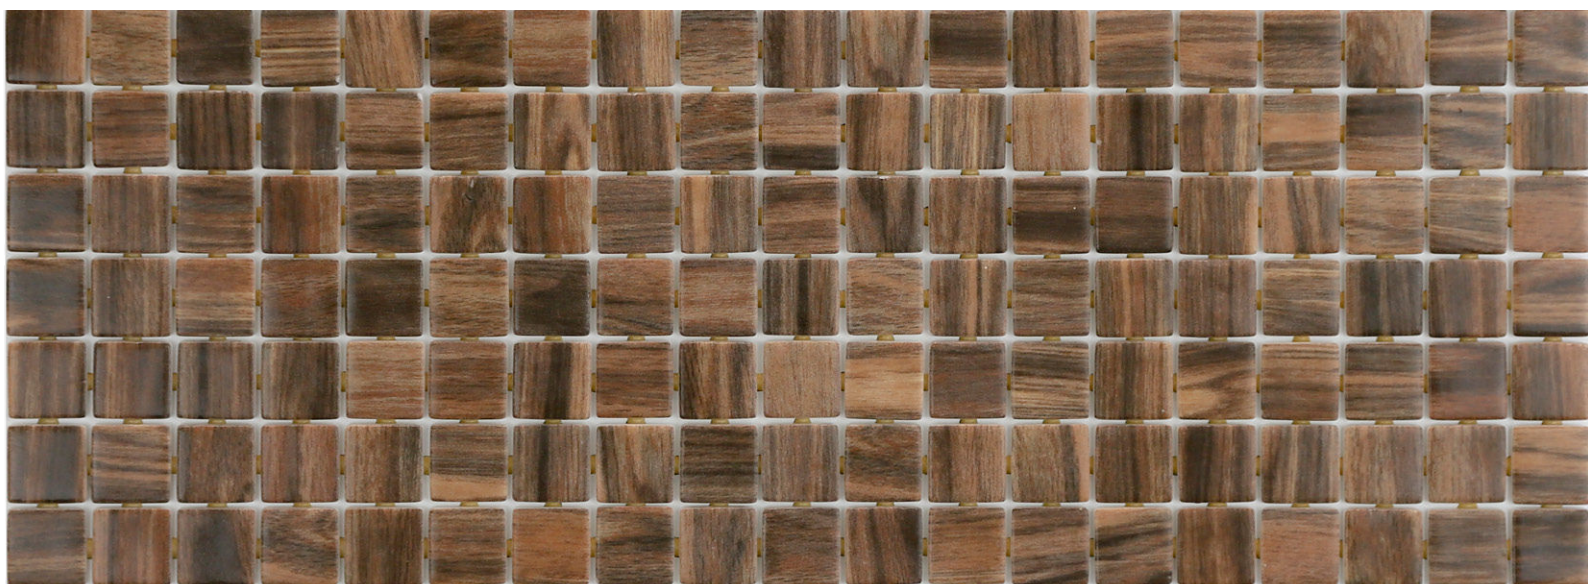

ezarri

Dreams
are made
of mosaics

Palisandro

ZEN COLLECTION

Palisandro, from the Zen collection, is a matte marbled mosaic specially designed for cladding interiors, swimming pools, spas, saunas and wellness spaces. Anti-slip mosaic. Sometimes simplicity is the expression of complex elegance.

Available formats & finishes

25mm
Matte

Jointpoint System

Maximum grip surface 92% of the mosaic's surface is free for applying the adhesive. Durability guarantee.

Ease of installation. 25% time saving compared with the paper-based panelling system.

Excellent finishes. Thanks to the ease of installation and visual control for tile placement

Not affected by moisture. Does not expand or contract like mesh or paper-based panelling systems.

Exclusive jointpoint adhesive formula jointpoint provides the perfect combination of malleability and stiffness. It is flexible and easy to cut.