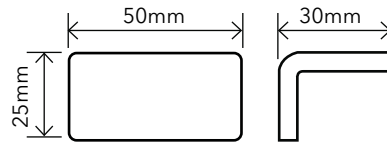

Available formats & finishes

Special Pieces

With the same texture as our non-slip mosaics, our Corner and Cove pieces create a premium finish for your project. They are perfect for finishing off the corners of steps, pool edges and transitions between floors and vertical walls.

Cove

Phyllite Safe Step

Indicative test results P5 (testing done upon request)

Phyllite Safe, this mosaic is with the Safe-Steps system, an extremely safe non-coarse, anti-slip mosaic, designed to be as safe to walk on as a pavement. Anti-slip mosaic for swimming pools, bathrooms, built-in showers, spas and wellness spaces. Safety or beauty? There's no need to choose.

Jointpoint System

Maximum grip surface 92% of the mosaic's surface is free for applying the adhesive. Durability guarantee.

Ease of installation. 25% time saving compared with the paper-based panelling system.

Excellent finishes. Thanks to the ease of installation and visual control for tile placement

Not affected by moisture. Does not expand or contract like mesh or paper-based panelling systems.

Exclusive jointpoint adhesive formula jointpoint provides the perfect combination of malleability and stiffness. It is flexible and easy to cut.

Even the smallest area is uniform and controllable. Jointpoint has minimal thickness and is very uniform and controllable.

Water absorption	UNE EN ISO 10545-3	Result: E=0,1%
Scratch resistance	UNE EN ISO 10545-7	Classification: PEI = 4
Stain resistance	UNE EN ISO 10545-14	Classification: 1-5-5
Scratch hardness	UNE 67101 (escala de Mohs)	Class 7
Resistance to freezing	UNE EN ISO 10545-12	Resistant
Chemical resistance	UNE EN ISO 10545-13	Classification: A