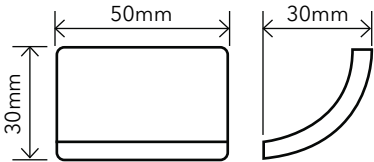

Available formats & finishes

Special Pieces

With the same texture as our non-slip mosaics, our Corner and Cove pieces create a premium finish for your project. They are perfect for finishing off the corners of steps, pool edges and transitions between floors and vertical walls.

Cove

Phyllite Safe Step

Indicative test results P5 (testing done upon request)

Phyllite Safe, this mosaic is with the Safe-Steps system, an extremely safe non-coarse, anti-slip mosaic, designed to be as safe to walk on as a pavement. Anti-slip mosaic for swimming pools, bathrooms, built-in showers, spas and wellness spaces. Safety or beauty? There's no need to choose.

Jointpoint System

Maximum grip surface 92% of the mosaic's surface is free for applying the adhesive. Durability guarantee.

Ease of installation. 25% time saving compared with the paper-based panelling system.

Excellent finishes. Thanks to the ease of installation and visual control for tile placement

Not affected by moisture. Does not expand or contract like mesh or paper-based panelling systems.

Exclusive jointpoint adhesive formula jointpoint provides the perfect combination of malleability and stiffness. It is flexible and easy to cut.

Even the smallest area is uniform and controllable. Jointpoint has minimal thickness and is very uniform and controllable.

Water absorption	UNE EN ISO 10545-3	Result: E=0,1%
Scratch resistance	UNE EN ISO 10545-7	Classification: PEI = 4
Stain resistance	UNE EN ISO 10545-14	Classification: 1-5-5
Scratch hardness	UNE 67101 (escala de Mohs)	Class 7
Resistance to freezing	UNE EN ISO 10545-12	Resistant
Chemical resistance	UNE EN ISO 10545-13	Classification: A