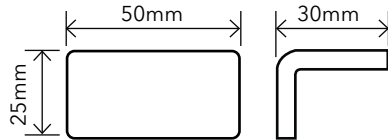

Available formats & finishes

Special Pieces

With the same texture as our non-slip mosaics, our Corner and Cove pieces create a premium finish for your project. They are perfect for finishing off the corners of steps, pool edges and transitions between floors and vertical walls.

Cove

Phyllite Safe Step

Indicative test results P5 (testing done upon request)

Phyllite Safe, this mosaic is with the Safe-Steps system, an extremely safe non-coarse, anti-slip mosaic, designed to be as safe to walk on as a pavement. Anti-slip mosaic for swimming pools, bathrooms, built-in showers, spas and wellness spaces. Safety or beauty? There's no need to choose.

Jointpoint System

Maximum grip surface 92% of the mosaic's surface is free for applying the adhesive. Durability guarantee.

Ease of installation. 25% time saving compared with the paper-based panelling system.

Excellent finishes. Thanks to the ease of installation and visual control for tile placement

Not affected by moisture. Does not expand or contract like mesh or paper-based panelling systems.

Exclusive jointpoint adhesive formula jointpoint provides the perfect combination of malleability and stiffness. It is flexible and easy to cut.

Even the smallest area is uniform and controllable. Jointpoint has minimal thickness and is very uniform and controllable.

Water absorption	UNE EN ISO 10545-3	Result: E=0,1%
Scratch resistance	UNE EN ISO 10545-7	Classification: PEI = 4
Stain resistance	UNE EN ISO 10545-14	Classification: 1-5-5
Scratch hardness	UNE 67101 (escala de Mohs)	Class 7
Resistance to freezing	UNE EN ISO 10545-12	Resistant
Chemical resistance	UNE EN ISO 10545-13	Classification: A