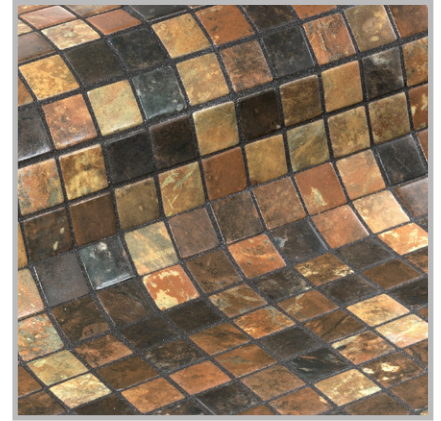

ezarri

Dreams
are made
of mosaics

Riverstone

ZEN COLLECTION

Riverstone, from the Zen collection, is a matte marbled mosaic specially designed for cladding interiors, swimming pools, spas, saunas and wellness spaces. Anti-slip mosaic. Sometimes simplicity is the expression of complex elegance.

Available formats & finishes

25mm
Matte

Jointpoint System

Maximum grip surface 92% of the mosaic's surface is free for applying the adhesive. Durability guarantee.

Ease of installation. 25% time saving compared with the paper-based panelling system.