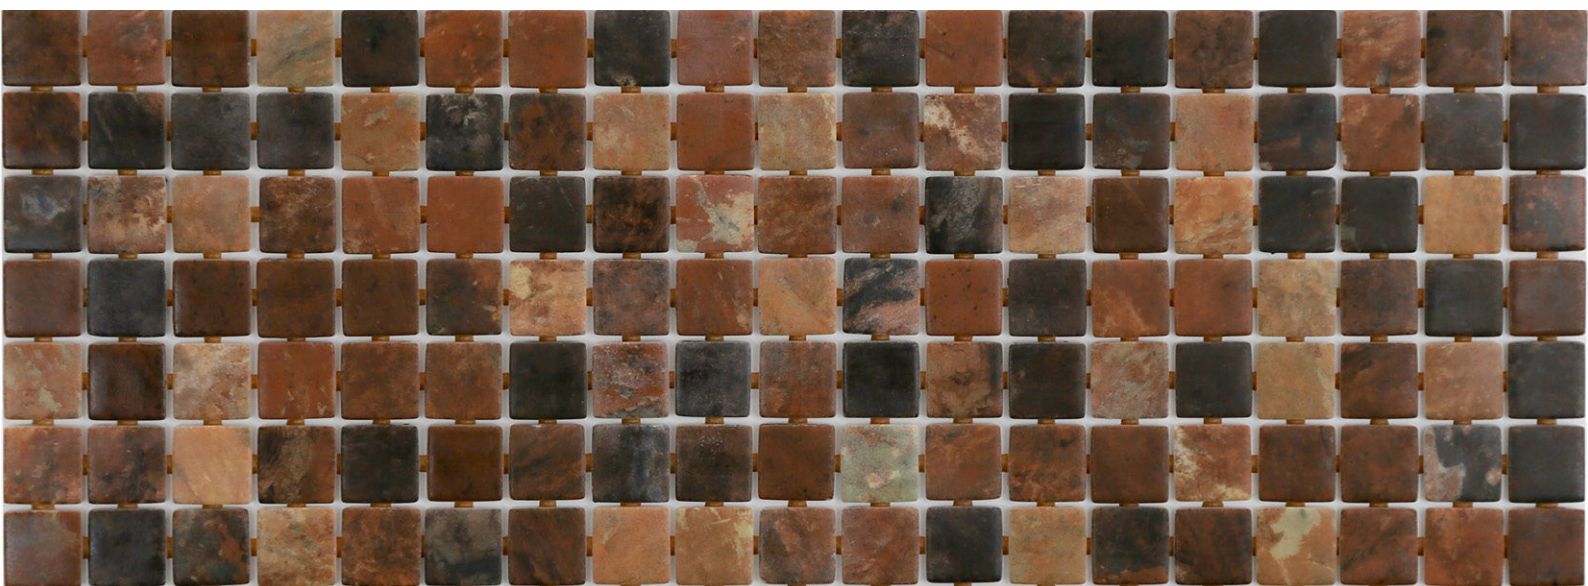

## Riverstone

ZEN COLLECTION

**Riverstone**, from the Zen collection, is a matte marbled mosaic specially designed for cladding interiors, swimming pools, spas, saunas and wellness spaces. Anti-slip mosaic. Sometimes simplicity is the expression of complex elegance.