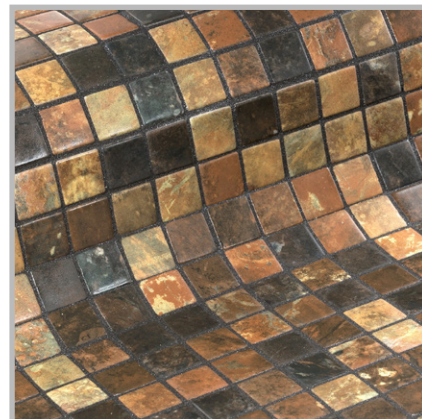

## Riverstone

ZEN COLLECTION

**Riverstone**, from the Zen collection, is a matte marbled mosaic specially designed for cladding interiors, swimming pools, spas, saunas and wellness spaces. Anti-slip mosaic. Sometimes simplicity is the expression of complex elegance.

## Available formats & finishes

**25mm**  
Matte