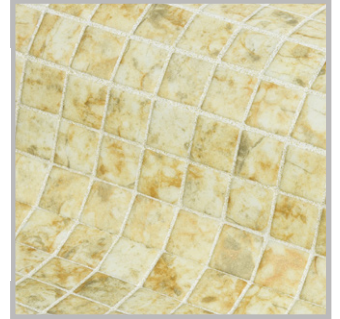

Special Pieces

With the same texture as our non-slip mosaics, our Corner and Cove pieces create a premium finish for your project. They are perfect for finishing off the corners of steps, pool edges and transitions between floors and vertical walls.