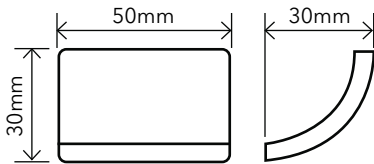

Available formats & finishes

Special Pieces

With the same texture as our non-slip mosaics, our Corner and Cove pieces create a premium finish for your project. They are perfect for finishing off the corners of steps, pool edges and transitions between floors and vertical walls.

Cove

Sandstone Safe Step

Indicative test results P5 (testing done upon request)

Sandstone Safe, this mosaic is with the Safe-Steps system, an extremely safe non-coarse, anti-slip mosaic, designed to be as safe to walk on as a pavement. Anti-slip mosaic for swimming pools, bathrooms, built-in showers, spas and wellness spaces. Safety or beauty? There's no need to choose.

Jointpoint System

Maximum grip surface 92% of the mosaic's surface is free for applying the adhesive. Durability guarantee.

Ease of installation. 25% time saving compared with the paper-based panelling system.

Excellent finishes. Thanks to the ease of installation and visual control for tile placement

Not affected by moisture. Does not expand or contract like mesh or paper-based panelling systems.

Exclusive jointpoint adhesive formula jointpoint provides the perfect combination of malleability and stiffness. It is flexible and easy to cut.

Even the smallest area is uniform and controllable. Jointpoint has minimal thickness and is very uniform and controllable.

Water absorption	UNE EN ISO 10545-3	Result: E=0,1%
Scratch resistance	UNE EN ISO 10545-7	Classification: PEI = 4
Stain resistance	UNE EN ISO 10545-14	Classification: 1-5-5
Scratch hardness	UNE 67101 (escala de Mohs)	Class 7
Resistance to freezing	UNE EN ISO 10545-12	Resistant
Chemical resistance	UNE EN ISO 10545-13	Classification: A