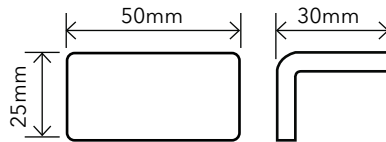

Available formats & finishes

Special Pieces

With the same texture as our non-slip mosaics, our Corner and Cove pieces create a premium finish for your project. They are perfect for finishing off the corners of steps, pool edges and transitions between floors and vertical walls.

Cove

Sandstone Safe Step

Indicative test results P5 (testing done upon request)

Sandstone Safe, this mosaic is with the Safe-Steps system, an extremely safe non-coarse, anti-slip mosaic, designed to be as safe to walk on as a pavement. Anti-slip mosaic for swimming pools, bathrooms, built-in showers, spas and wellness spaces. Safety or beauty? There's no need to choose.

Jointpoint System

Maximum grip surface 92% of the mosaic's surface is free for applying the adhesive. Durability guarantee.

Ease of installation. 25% time saving compared with the paper-based panelling system.

Excellent finishes. Thanks to the ease of installation and visual control for tile placement

Not affected by moisture. Does not expand or contract like mesh or paper-based panelling systems.

Exclusive jointpoint adhesive formula jointpoint provides the perfect combination of malleability and stiffness. It is flexible and easy to cut.

Even the smallest area is uniform and controllable. Jointpoint has minimal thickness and is very uniform and controllable.

Water absorption	UNE EN ISO 10545-3	Result: E=0,1%
Scratch resistance	UNE EN ISO 10545-7	Classification: PEI = 4
Stain resistance	UNE EN ISO 10545-14	Classification: 1-5-5
Scratch hardness	UNE 67101 (escala de Mohs)	Class 7
Resistance to freezing	UNE EN ISO 10545-12	Resistant
Chemical resistance	UNE EN ISO 10545-13	Classification: A