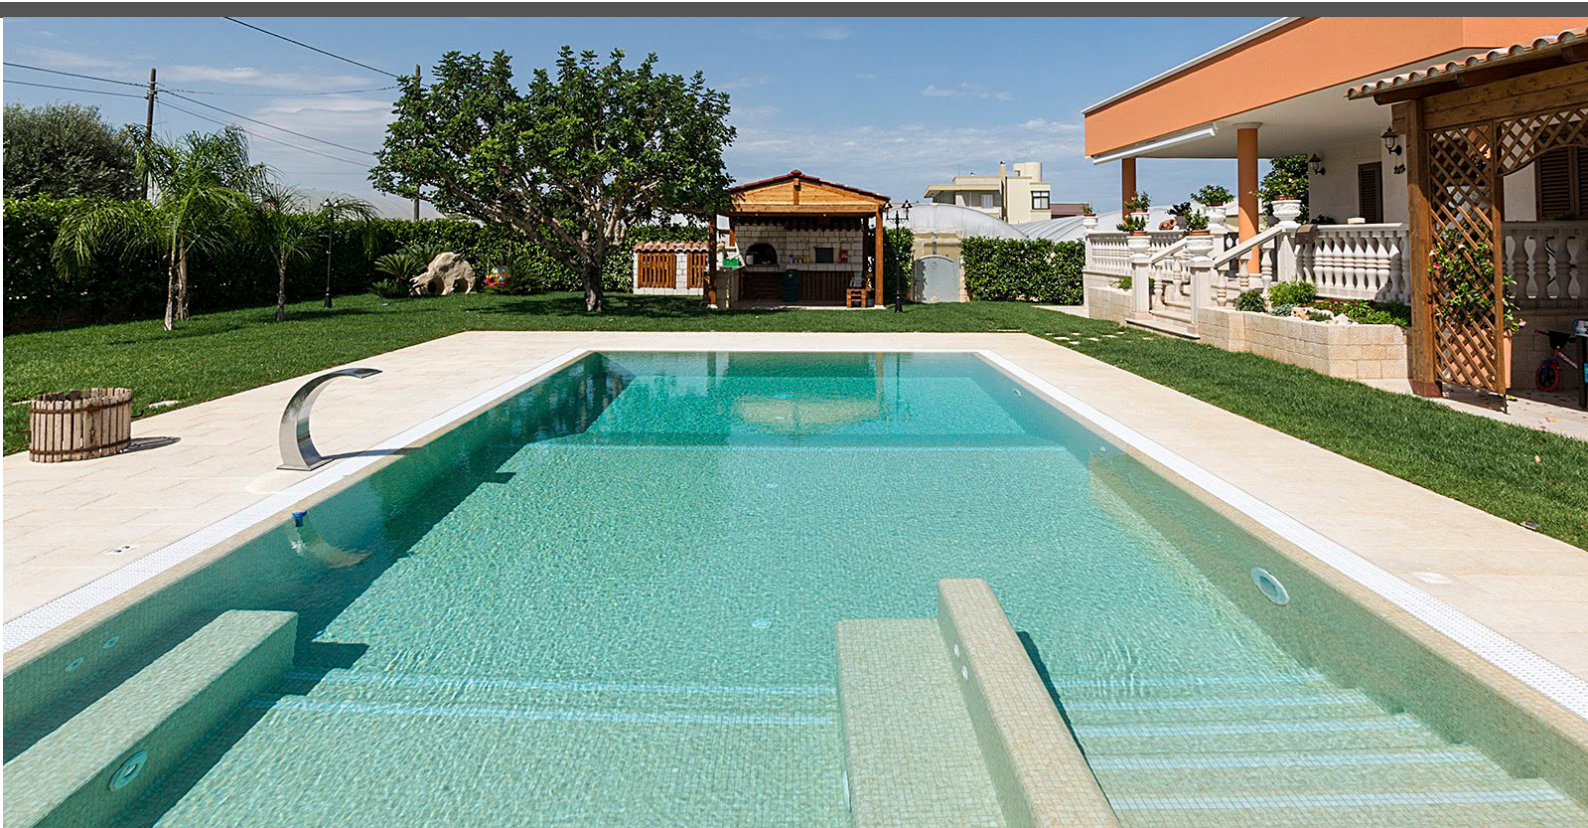

ezarri | Dreams
are made
of mosaics

Sandstone

ZEN COLLECTION

Sandstone, from the Zen collection, is a matte marbled mosaic specially designed for cladding interiors, swimming pools, spas, saunas and wellness spaces. Anti-slip mosaic. Sometimes simplicity is the expression of complex elegance.

Available formats & finishes

Special Pieces

With the same texture as our non-slip mosaics, our Corner and Cove pieces create a premium finish for your project. They are perfect for finishing off the corners of steps, pool edges and transitions between floors and vertical walls.

Corner

Cove

Sandstone Safe Step

Indicative test results P5 (testing done upon request)

Sandstone Safe, this mosaic is with the Safe-Steps system, an extremely safe non-coarse, anti-slip mosaic, designed to be as safe to walk on as a pavement. Anti-slip mosaic for swimming pools, bathrooms, built-in showers, spas and wellness spaces. Safety or beauty? There's no need to choose.