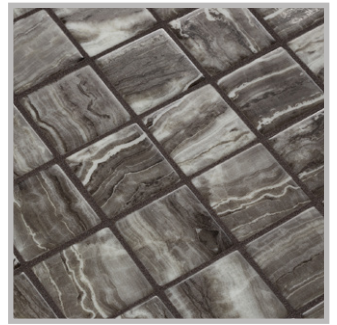

ezarri

Dreams
are made
of mosaics

Tigrato

ZEN COLLECTION

Tigrato, from the Zen collection, is a matte marbled mosaic specially designed for cladding interiors, swimming pools, spas, saunas and wellness spaces. Anti-slip mosaic. Sometimes simplicity is the expression of complex elegance.

Available formats & finishes

Special Pieces

With the same texture as our non-slip mosaics, our Corner and Cove pieces create a premium finish for your project. They are perfect for finishing off the corners of steps, pool edges and transitions between floors and vertical walls.

Corner

Cove

Tigrato Safe Step

Indicative test results P5 (testing done upon request)

Tigrato Safe, this mosaic is with the Safe-Steps system, an extremely safe non-coarse, anti-slip mosaic, designed to be as safe to walk on as a pavement. Anti-slip mosaic for swimming pools, bathrooms, built-in showers, spas and wellness spaces. Safety or beauty? There's no need to choose.