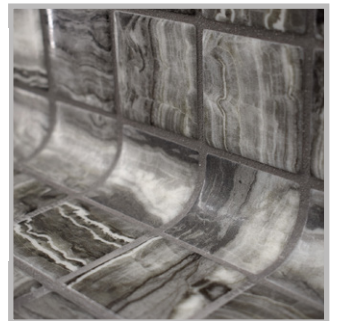

ezarri

Dreams
are made
of mosaics

Tigrato

ZEN COLLECTION

Tigrato, from the Zen collection, is a matte marbled mosaic specially designed for cladding interiors, swimming pools, spas, saunas and wellness spaces. Anti-slip mosaic. Sometimes simplicity is the expression of complex elegance.

Available formats & finishes

Special Pieces

With the same texture as our non-slip mosaics, our Corner and Cove pieces create a premium finish for your project. They are perfect for finishing off the corners of steps, pool edges and transitions between floors and vertical walls.

Corner

Cove

Tigrato Safe Step

Indicative test results P5 (testing done upon request)

Tigrato Safe, this mosaic is with the Safe-Steps system, an extremely safe non-coarse, anti-slip mosaic, designed to be as safe to walk on as a pavement. Anti-slip mosaic for swimming pools, bathrooms, built-in showers, spas and wellness spaces. Safety or beauty? There's no need to choose.

Jointpoint System

Maximum grip surface 92% of the mosaic's surface is free for applying the adhesive. Durability guarantee.

Ease of installation. 25% time saving compared with the paper-based panelling system.