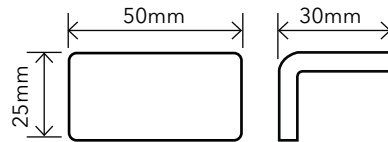

Available formats & finishes

Special Pieces

With the same texture as our non-slip mosaics, our Corner and Cove pieces create a premium finish for your project. They are perfect for finishing off the corners of steps, pool edges and transitions between floors and vertical walls.

Cove

Tigrato Safe Step

Indicative test results P5 (testing done upon request)

Tigrato Safe, this mosaic is with the Safe-Steps system, an extremely safe non-coarse, anti-slip mosaic, designed to be as safe to walk on as a pavement. Anti-slip mosaic for swimming pools, bathrooms, built-in showers, spas and wellness spaces. Safety or beauty? There's no need to choose.

Jointpoint System

Maximum grip surface 92% of the mosaic's surface is free for applying the adhesive. Durability guarantee.

Ease of installation. 25% time saving compared with the paper-based panelling system.

Excellent finishes. Thanks to the ease of installation and visual control for tile placement

Not affected by moisture. Does not expand or contract like mesh or paper-based panelling systems.

Exclusive jointpoint adhesive formula jointpoint provides the perfect combination of malleability and stiffness. It is flexible and easy to cut.

Even the smallest area is uniform and controllable. Jointpoint has minimal thickness and is very uniform and controllable.

Water absorption	UNE EN ISO 10545-3	Result: E=0,1%
Scratch resistance	UNE EN ISO 10545-7	Classification: PEI = 4
Stain resistance	UNE EN ISO 10545-14	Classification: 1-5-5
Scratch hardness	UNE 67101 (escala de Mohs)	Class 7
Resistance to freezing	UNE EN ISO 10545-12	Resistant
Chemical resistance	UNE EN ISO 10545-13	Classification: A