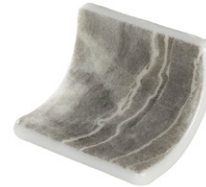

ezarri

Dreams
are made
of mosaics

Tigrato

ZEN COLLECTION

Tigrato, from the Zen collection, is a matte marbled mosaic specially designed for cladding interiors, swimming pools, spas, saunas and wellness spaces. Anti-slip mosaic. Sometimes simplicity is the expression of complex elegance.

Available formats & finishes

Special Pieces

With the same texture as our non-slip mosaics, our Corner and Cove pieces create a premium finish for your project. They are perfect for finishing off the corners of steps, pool edges and transitions between floors and vertical walls.

Corner

Cove

Tigrato Safe Step

Indicative test results P5 (testing done upon request)

Tigrato Safe, this mosaic is with the Safe-Steps system, an extremely safe non-coarse, anti-slip mosaic, designed to be as safe to walk on as a pavement. Anti-slip mosaic for swimming pools, bathrooms, built-in showers, spas and wellness spaces. Safety or beauty? There's no need to choose.

Jointpoint System

Maximum grip surface 92% of the mosaic's surface is free for applying the adhesive. Durability guarantee.

Ease of installation. 25% time saving compared with the paper-based panelling system.