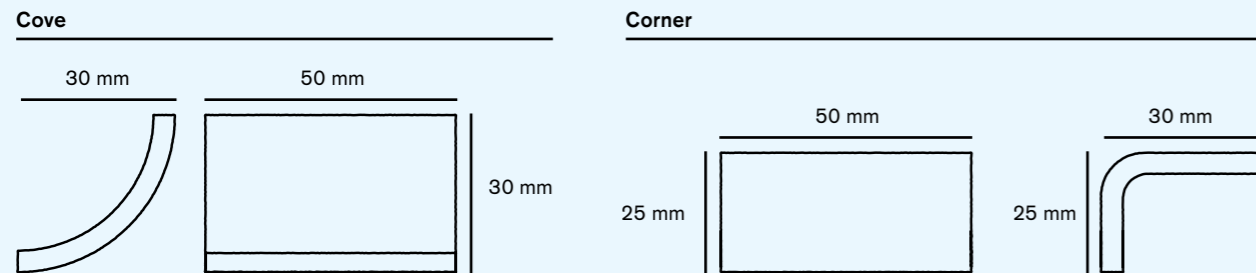

Special Pieces: Corner & Cove

Corner and Cove pieces give your pool a graceful premium finish. They are perfect for finishing off the edges of steps and providing a seamless transition from vertical to horizontal surfaces.

Special Corner and Cove pieces are available in all the Terrazzo Collection.

Las piezas Corner y Cove proporcionan una terminación premium para tu proyecto. Resultan perfectas para rematar las aristas de escalones, coronaciones de piscina y transiciones entre pavimentos y paredes verticales.

Las piezas especiales Corner y Cove están disponibles en toda la colección Terrazzo.

Les pièces Corner et Cove offrent une finition haut de gamme pour votre projet. Elles s'avèrent parfaites pour finir les bords de marches, les couronnements de piscine et les transitions entre les trottoirs et les murs verticaux.

Les pièces spéciales Corner et Cove sont disponibles dans l'ensemble de la collection Terrazzo.