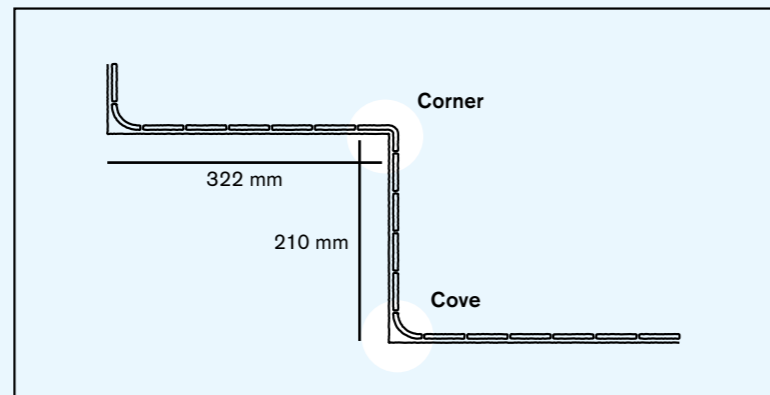

Special Pieces: Corner & Cove

Corner and Cove pieces give your pool a graceful premium finish. They are perfect for finishing off the edges of steps and providing a seamless transition from vertical to horizontal surfaces.

Special Corner and Cove pieces are available in all the Terrazzo Collection.

Las piezas Corner y Cove proporcionan una terminación premium para tu proyecto. Resultan perfectas para rematar las aristas de escalones, coronaciones de piscina y transiciones entre pavimentos y paredes verticales.

Las piezas especiales Corner y Cove están disponibles en toda la colección Terrazzo.

Les pièces Corner et Cove offrent une finition haut de gamme pour votre projet. Elles s'avèrent parfaites pour finir les bords de marches, les couronnements de piscine et les transitions entre les trottoirs et les murs verticaux.

Les pièces spéciales Corner et Cove sont disponibles dans l'ensemble de la collection Terrazzo.