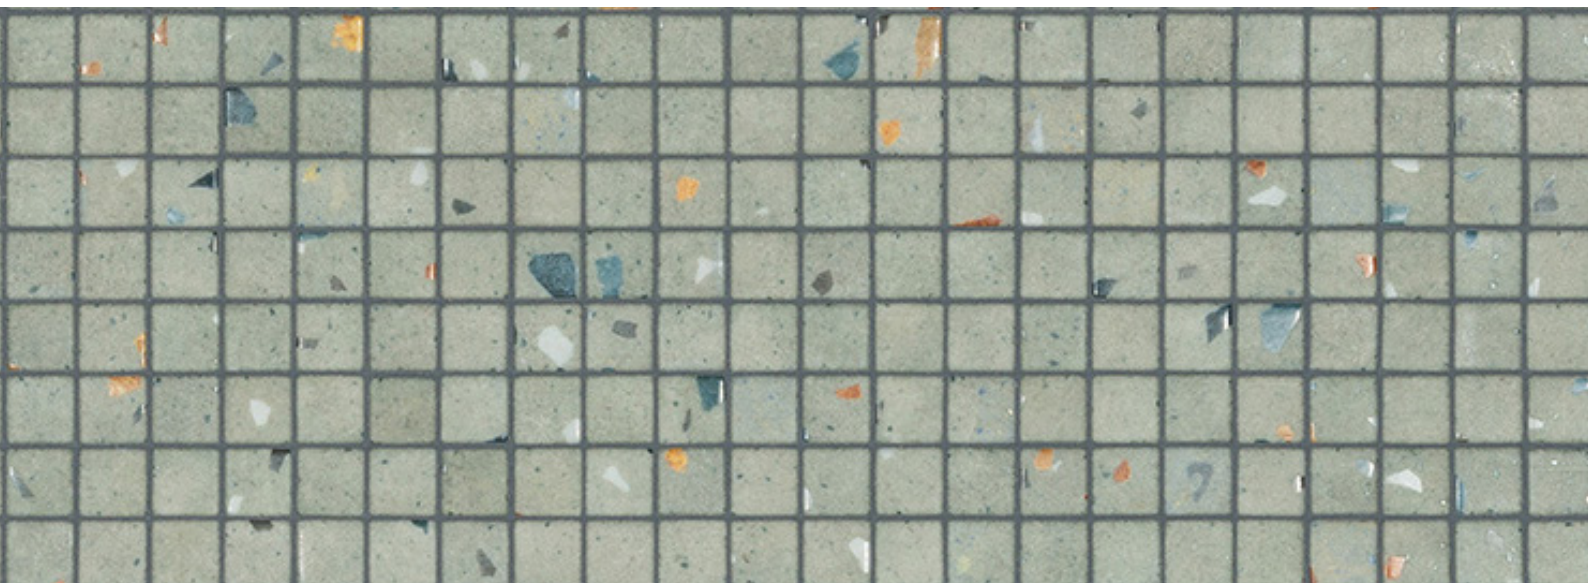

ezarri

Dreams
are made
of mosaics

Balinese

TERRAZZO

Balinese, The timeless beauty of Terrazzo reinvented in glass mosaic. A collection that reinterprets a classic and turns it into recycled glass mosaics. The Terrazzo Collection is available in 25mm, 50mm and Special Pieces. It combines matte and gloss, offering a wide range of possibilities.

Available formats & finishes

Special Pieces

With the same texture as our non-slip mosaics, our Corner and Cove pieces create a premium finish for your project. They are perfect for finishing off the corners of steps, pool edges and transitions between floors and vertical walls.

Cove

Corner

Jointpoint System

Maximum grip surface 92% of the mosaic's surface is free for applying the adhesive. Durability guarantee.

Ease of installation. 25% time saving compared with the paper-based panelling system.

Excellent finishes. Thanks to the ease of installation and visual control for tile placement

Not affected by moisture. Does not expand or contract like mesh or paper-based panelling systems.

Exclusive jointpoint adhesive formula jointpoint provides the perfect combination of malleability and stiffness. It is flexible and easy to cut.