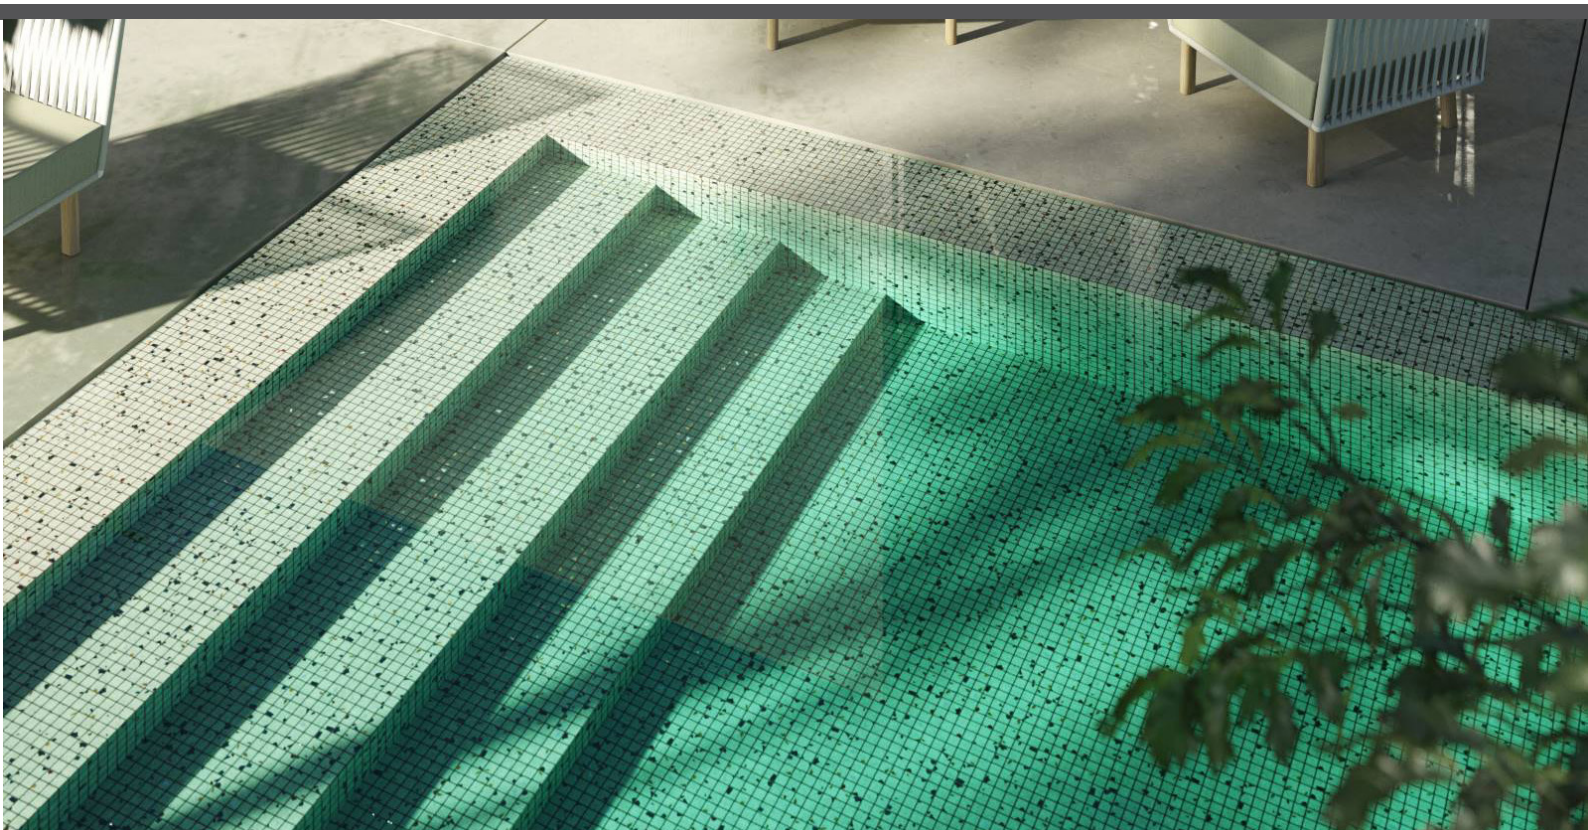

ezarri

Dreams
are made
of mosaics

Balinese

TERRAZZO

Balinese, The timeless beauty of Terrazzo reinvented in glass mosaic. A collection that reinterprets a classic and turns it into recycled glass mosaics. The Terrazzo Collection is available in 25mm, 50mm and Special Pieces. It combines matte and gloss, offering a wide range of possibilities.

Available formats & finishes

Special Pieces

With the same texture as our non-slip mosaics, our Corner and Cove pieces create a premium finish for your project. They are perfect for finishing off the corners of steps, pool edges and transitions between floors and vertical walls.

Cove

Corner

Jointpoint System

Maximum grip surface 92% of the mosaic's surface is free for applying the adhesive. Durability guarantee.

Ease of installation. 25% time saving compared with the paper-based panelling system.

Excellent finishes. Thanks to the ease of installation and visual control for tile placement

Not affected by moisture. Does not expand or contract like mesh or paper-based panelling systems.

Exclusive jointpoint adhesive formula jointpoint provides the perfect combination of malleability and stiffness. It is flexible and easy to cut.