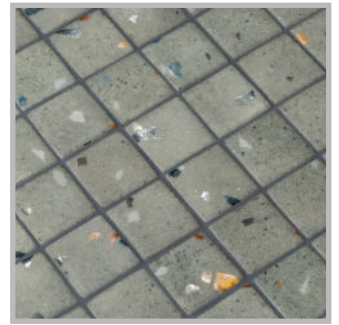

ezarri

Dreams
are made
of mosaics

Balinese

TERRAZZO

Balinese, The timeless beauty of Terrazzo reinvented in glass mosaic. A collection that reinterprets a classic and turns it into recycled glass mosaics. The Terrazzo Collection is available in 25mm, 50mm and Special Pieces. It combines matte and gloss, offering a wide range of possibilities.

Available formats & finishes

Special Pieces

With the same texture as our non-slip mosaics, our Corner and Cove pieces create a premium finish for your project. They are perfect for finishing off the corners of steps, pool edges and transitions between floors and vertical walls.

Cove

Corner

Jointpoint System

Maximum grip surface 92% of the mosaic's surface is free for applying the adhesive. Durability guarantee.

Ease of installation. 25% time saving compared with the paper-based panelling system.

Excellent finishes. Thanks to the ease of installation and visual control for tile placement

Not affected by moisture. Does not expand or contract like mesh or paper-based panelling systems.

Exclusive jointpoint adhesive formula jointpoint provides the perfect combination of malleability and stiffness. It is flexible and easy to cut.