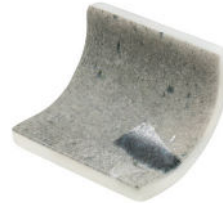

ezarri

Dreams
are made
of mosaics

Balinese

TERRAZZO

Balinese, The timeless beauty of Terrazzo reinvented in glass mosaic. A collection that reinterprets a classic and turns it into recycled glass mosaics. The Terrazzo Collection is available in 25mm, 50mm and Special Pieces. It combines matte and gloss, offering a wide range of possibilities.

Available formats & finishes

Special Pieces

With the same texture as our non-slip mosaics, our Corner and Cove pieces create a premium finish for your project. They are perfect for finishing off the corners of steps, pool edges and transitions between floors and vertical walls.

Cove

Corner

Jointpoint System

Maximum grip surface 92% of the mosaic's surface is free for applying the adhesive. Durability guarantee.

Ease of installation. 25% time saving compared with the paper-based panelling system.

Excellent finishes. Thanks to the ease of installation and visual control for tile placement

Not affected by moisture. Does not expand or contract like mesh or paper-based panelling systems.

Exclusive jointpoint adhesive formula jointpoint provides the perfect combination of malleability and stiffness. It is flexible and easy to cut.