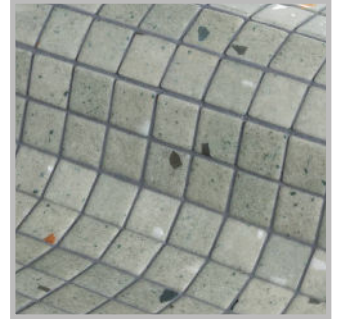

ezarri

Dreams
are made
of mosaics

Balinese

TERRAZZO

Balinese, The timeless beauty of Terrazzo reinvented in glass mosaic. A collection that reinterprets a classic and turns it into recycled glass mosaics. The Terrazzo Collection is available in 25mm, 50mm and Special Pieces. It combines matte and gloss, offering a wide range of possibilities.

Available formats & finishes

Special Pieces

With the same texture as our non-slip mosaics, our Corner and Cove pieces create a premium finish for your project. They are perfect for finishing off the corners of steps, pool edges and transitions between floors and vertical walls.

Cove

Corner

Jointpoint System

Maximum grip surface 92% of the mosaic's surface is free for applying the adhesive. Durability guarantee.

Ease of installation. 25% time saving compared with the paper-based panelling system.

Excellent finishes. Thanks to the ease of installation and visual control for tile placement

Not affected by moisture. Does not expand or contract like mesh or paper-based panelling systems.

Exclusive jointpoint adhesive formula jointpoint provides the perfect combination of malleability and stiffness. It is flexible and easy to cut.