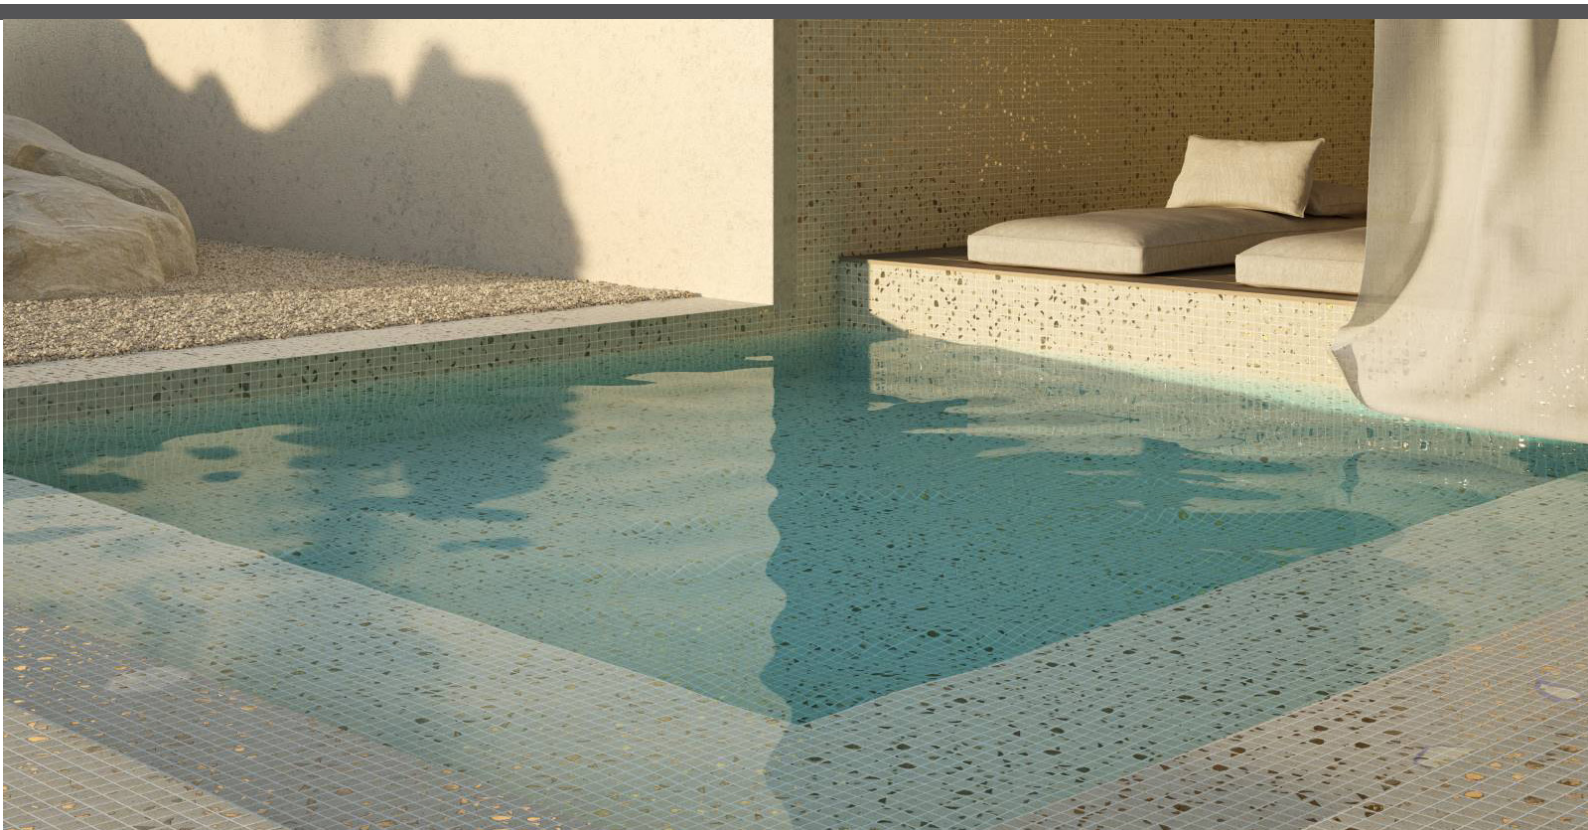

ezarri

Dreams
are made
of mosaics

Clay

TERRAZZO

Clay, The timeless beauty of Terrazzo reinvented in glass mosaic. A collection that reinterprets a classic and turns it into recycled glass mosaics. The Terrazzo Collection is available in 25mm, 50mm and Special Pieces. It combines matte and gloss, offering a wide range of possibilities.

Available formats & finishes

Special Pieces

With the same texture as our non-slip mosaics, our Corner and Cove pieces create a premium finish for your project. They are perfect for finishing off the corners of steps, pool edges and transitions between floors and vertical walls.

Cove

Corner

Jointpoint System

Maximum grip surface 92% of the mosaic's surface is free for applying the adhesive. Durability guarantee.

Ease of installation. 25% time saving compared with the paper-based panelling system.