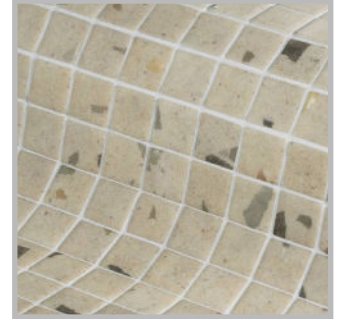

ezarri

Dreams
are made
of mosaics

Clay

TERRAZZO

Clay, The timeless beauty of Terrazzo reinvented in glass mosaic. A collection that reinterprets a classic and turns it into recycled glass mosaics. The Terrazzo Collection is available in 25mm, 50mm and Special Pieces. It combines matte and gloss, offering a wide range of possibilities.

Available formats & finishes

Special Pieces

With the same texture as our non-slip mosaics, our Corner and Cove pieces create a premium finish for your project. They are perfect for finishing off the corners of steps, pool edges and transitions between floors and vertical walls.

Cove

Corner

Jointpoint System

Maximum grip surface 92% of the mosaic's surface is free for applying the adhesive. Durability guarantee.

Ease of installation. 25% time saving compared with the paper-based panelling system.

Excellent finishes. Thanks to the ease of installation and visual control for tile placement

Not affected by moisture. Does not expand or contract like mesh or paper-based panelling systems.

Exclusive jointpoint adhesive formula jointpoint provides the perfect combination of malleability and stiffness. It is flexible and easy to cut.