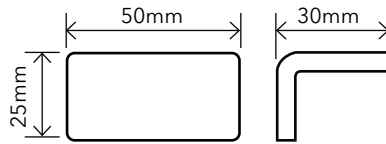

Special Pieces

With the same texture as our non-slip mosaics, our Corner and Cove pieces create a premium finish for your project. They are perfect for finishing off the corners of steps, pool edges and transitions between floors and vertical walls.

Cove