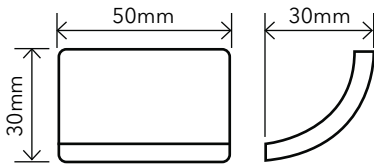

Special Pieces

With the same texture as our non-slip mosaics, our Corner and Cove pieces create a premium finish for your project. They are perfect for finishing off the corners of steps, pool edges and transitions between floors and vertical walls.

Cove