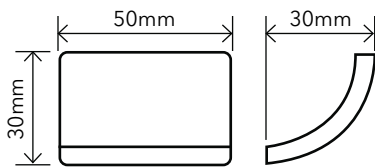

Special Pieces

With the same texture as our non-slip mosaics, our Corner and Cove pieces create a premium finish for your project. They are perfect for finishing off the corners of steps, pool edges and transitions between floors and vertical walls.

Cove