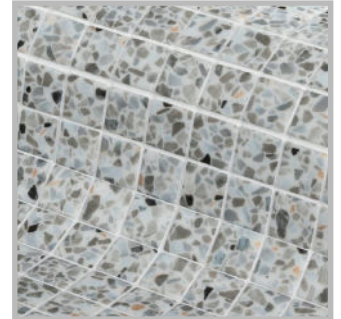

ezarri

Dreams
are made
of mosaics

Gravel

TERRAZZO

Gravel, The timeless beauty of Terrazzo reinvented in glass mosaic. A collection that reinterprets a classic and turns it into recycled glass mosaics. The Terrazzo Collection is available in 25mm, 50mm and Special Pieces. It combines matte and gloss, offering a wide range of possibilities.

Available formats & finishes

Special Pieces

With the same texture as our non-slip mosaics, our Corner and Cove pieces create a premium finish for your project. They are perfect for finishing off the corners of steps, pool edges and transitions between floors and vertical walls.

Cove

Corner

Jointpoint System

Maximum grip surface 92% of the mosaic's surface is free for applying the adhesive. Durability guarantee.

Ease of installation. 25% time saving compared with the paper-based panelling system.

Excellent finishes. Thanks to the ease of installation and visual control for tile placement

Not affected by moisture. Does not expand or contract like mesh or paper-based panelling systems.

Exclusive jointpoint adhesive formula jointpoint provides the perfect combination of malleability and stiffness. It is flexible and easy to cut.