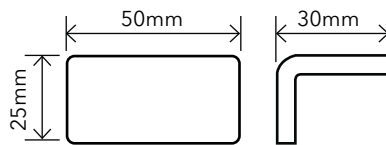

Special Pieces

With the same texture as our non-slip mosaics, our Corner and Cove pieces create a premium finish for your project. They are perfect for finishing off the corners of steps, pool edges and transitions between floors and vertical walls.

Cove