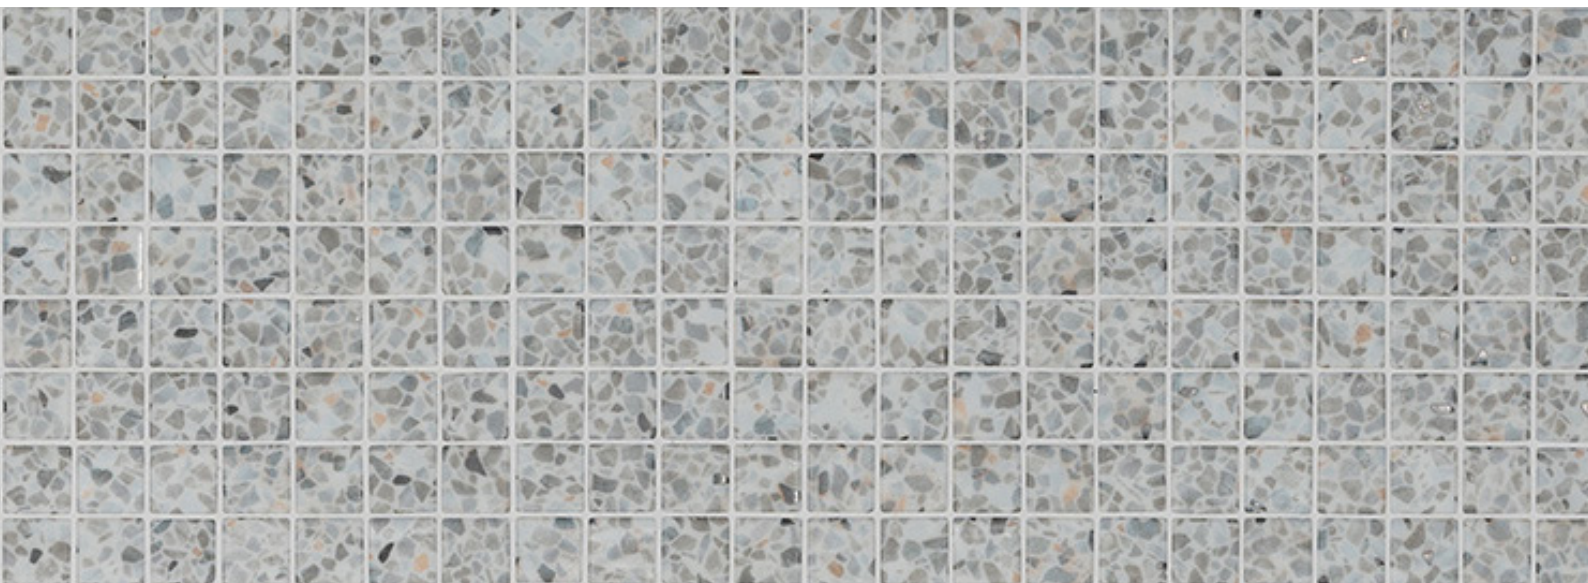

ezarri

Dreams
are made
of mosaics

Gravel

TERRAZZO

Gravel, The timeless beauty of Terrazzo reinvented in glass mosaic. A collection that reinterprets a classic and turns it into recycled glass mosaics. The Terrazzo Collection is available in 25mm, 50mm and Special Pieces. It combines matte and gloss, offering a wide range of possibilities.

Available formats & finishes

Special Pieces

With the same texture as our non-slip mosaics, our Corner and Cove pieces create a premium finish for your project. They are perfect for finishing off the corners of steps, pool edges and transitions between floors and vertical walls.

Cove

Corner

Jointpoint System

Maximum grip surface 92% of the mosaic's surface is free for applying the adhesive. Durability guarantee.

Ease of installation. 25% time saving compared with the paper-based panelling system.

Excellent finishes. Thanks to the ease of installation and visual control for tile placement

Not affected by moisture. Does not expand or contract like mesh or paper-based panelling systems.

Exclusive jointpoint adhesive formula jointpoint provides the perfect combination of malleability and stiffness. It is flexible and easy to cut.