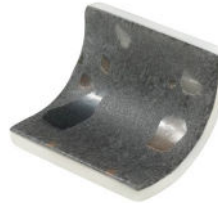

ezarri

Dreams
are made
of mosaics

Grey

TERRAZZO

Grey, The timeless beauty of Terrazzo reinvented in glass mosaic. A collection that reinterprets a classic and turns it into recycled glass mosaics. The Terrazzo Collection is available in 25mm, 50mm and Special Pieces. It combines matte and gloss, offering a wide range of possibilities.

Available formats & finishes

Special Pieces

With the same texture as our non-slip mosaics, our Corner and Cove pieces create a premium finish for your project. They are perfect for finishing off the corners of steps, pool edges and transitions between floors and vertical walls.

Cove

Corner

Jointpoint System

Maximum grip surface 92% of the mosaic's surface is free for applying the adhesive. Durability guarantee.

Ease of installation. 25% time saving compared with the paper-based panelling system.

Excellent finishes. Thanks to the ease of installation and visual control for tile placement

Not affected by moisture. Does not expand or contract like mesh or paper-based panelling systems.

Exclusive jointpoint adhesive formula jointpoint provides the perfect combination of malleability and stiffness. It is flexible and easy to cut.