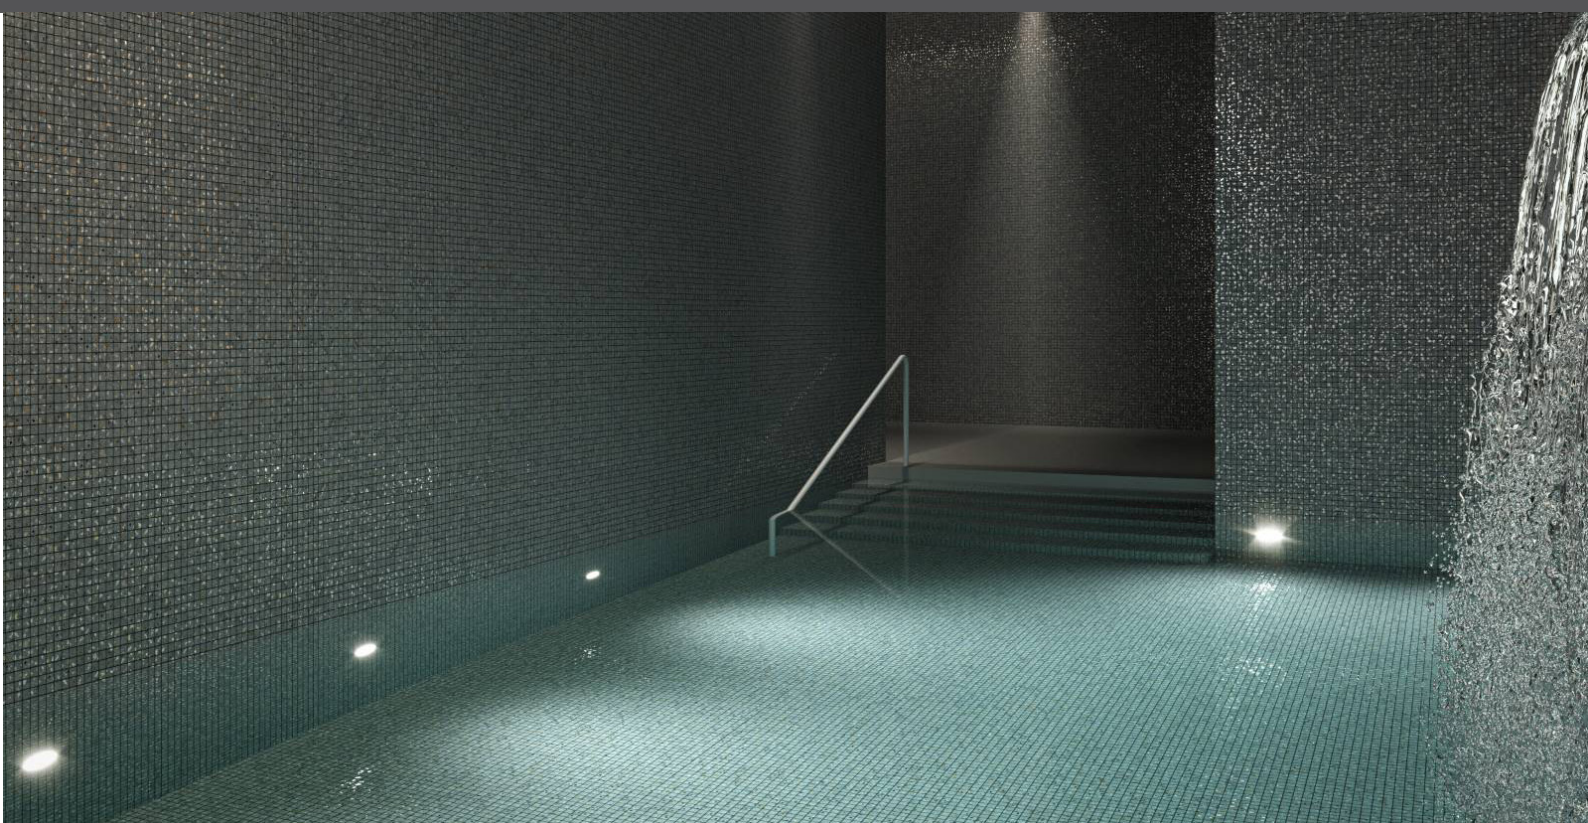

ezarri

Dreams
are made
of mosaics

Grey

TERRAZZO

Grey, The timeless beauty of Terrazzo reinvented in glass mosaic. A collection that reinterprets a classic and turns it into recycled glass mosaics. The Terrazzo Collection is available in 25mm, 50mm and Special Pieces. It combines matte and gloss, offering a wide range of possibilities.

Available formats & finishes

Special Pieces

With the same texture as our non-slip mosaics, our Corner and Cove pieces create a premium finish for your project. They are perfect for finishing off the corners of steps, pool edges and transitions between floors and vertical walls.

Cove

Corner

Jointpoint System

Maximum grip surface 92% of the mosaic's surface is free for applying the adhesive. Durability guarantee.

Ease of installation. 25% time saving compared with the paper-based panelling system.

Excellent finishes. Thanks to the ease of installation and visual control for tile placement

Not affected by moisture. Does not expand or contract like mesh or paper-based panelling systems.

Exclusive jointpoint adhesive formula jointpoint provides the perfect combination of malleability and stiffness. It is flexible and easy to cut.