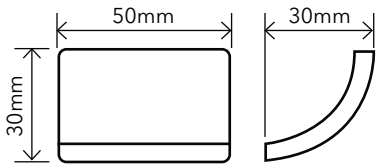

Special Pieces

With the same texture as our non-slip mosaics, our Corner and Cove pieces create a premium finish for your project. They are perfect for finishing off the corners of steps, pool edges and transitions between floors and vertical walls.

Cove