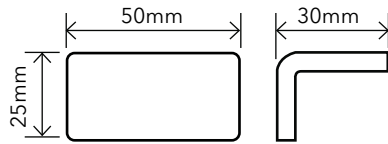

Special Pieces

With the same texture as our non-slip mosaics, our Corner and Cove pieces create a premium finish for your project. They are perfect for finishing off the corners of steps, pool edges and transitions between floors and vertical walls.

Cove