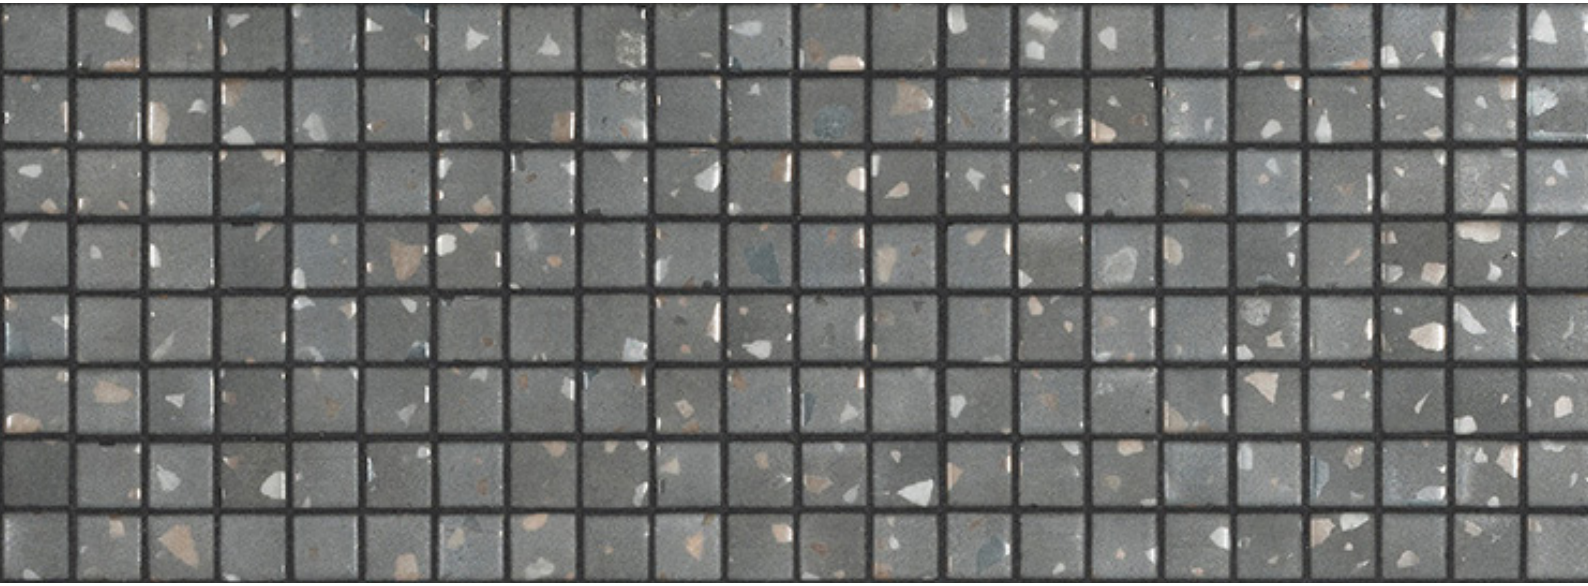

ezarri

Dreams
are made
of mosaics

Grey

TERRAZZO

Grey, The timeless beauty of Terrazzo reinvented in glass mosaic. A collection that reinterprets a classic and turns it into recycled glass mosaics. The Terrazzo Collection is available in 25mm, 50mm and Special Pieces. It combines matte and gloss, offering a wide range of possibilities.

Available formats & finishes

Special Pieces

With the same texture as our non-slip mosaics, our Corner and Cove pieces create a premium finish for your project. They are perfect for finishing off the corners of steps, pool edges and transitions between floors and vertical walls.

Cove

Corner

Jointpoint System

Maximum grip surface 92% of the mosaic's surface is free for applying the adhesive. Durability guarantee.

Ease of installation. 25% time saving compared with the paper-based panelling system.

Excellent finishes. Thanks to the ease of installation and visual control for tile placement

Not affected by moisture. Does not expand or contract like mesh or paper-based panelling systems.

Exclusive jointpoint adhesive formula jointpoint provides the perfect combination of malleability and stiffness. It is flexible and easy to cut.