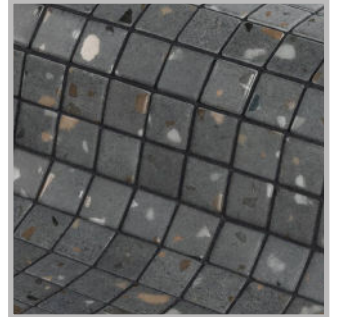

ezarri

Dreams
are made
of mosaics

Grey

TERRAZZO

Grey, The timeless beauty of Terrazzo reinvented in glass mosaic. A collection that reinterprets a classic and turns it into recycled glass mosaics. The Terrazzo Collection is available in 25mm, 50mm and Special Pieces. It combines matte and gloss, offering a wide range of possibilities.

Available formats & finishes

Special Pieces

With the same texture as our non-slip mosaics, our Corner and Cove pieces create a premium finish for your project. They are perfect for finishing off the corners of steps, pool edges and transitions between floors and vertical walls.

Cove

Corner

Jointpoint System

Maximum grip surface 92% of the mosaic's surface is free for applying the adhesive. Durability guarantee.

Ease of installation. 25% time saving compared with the paper-based panelling system.

Excellent finishes. Thanks to the ease of installation and visual control for tile placement

Not affected by moisture. Does not expand or contract like mesh or paper-based panelling systems.

Exclusive jointpoint adhesive formula jointpoint provides the perfect combination of malleability and stiffness. It is flexible and easy to cut.