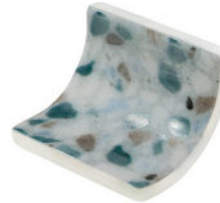

## Ice

TERRAZZO

**Ice**, The timeless beauty of Terrazzo reinvented in glass mosaic. A collection that reinterprets a classic and turns it into recycled glass mosaics. The Terrazzo Collection is available in 25mm, 50mm and Special Pieces. It combines matte and gloss, offering a wide range of possibilities.

## Special Pieces

With the same texture as our non-slip mosaics, our Corner and Cove pieces create a premium finish for your project. They are perfect for finishing off the corners of steps, pool edges and transitions between floors and vertical walls.