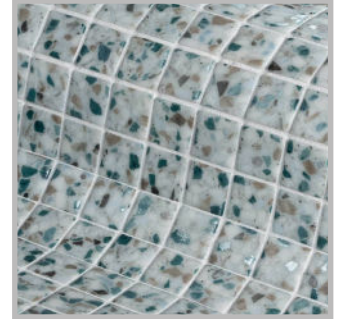

## Ice

TERRAZZO

**Ice**, The timeless beauty of Terrazzo reinvented in glass mosaic. A collection that reinterprets a classic and turns it into recycled glass mosaics. The Terrazzo Collection is available in 25mm, 50mm and Special Pieces. It combines matte and gloss, offering a wide range of possibilities.

## Special Pieces

With the same texture as our non-slip mosaics, our Corner and Cove pieces create a premium finish for your project. They are perfect for finishing off the corners of steps, pool edges and transitions between floors and vertical walls.