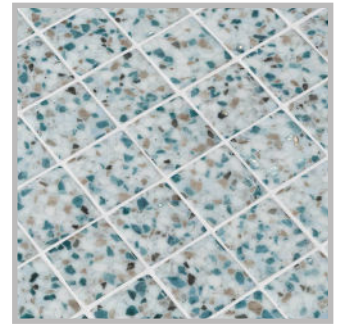

## Ice

TERRAZZO

**Ice**, The timeless beauty of Terrazzo reinvented in glass mosaic. A collection that reinterprets a classic and turns it into recycled glass mosaics. The Terrazzo Collection is available in 25mm, 50mm and Special Pieces. It combines matte and gloss, offering a wide range of possibilities.

## Special Pieces

With the same texture as our non-slip mosaics, our Corner and Cove pieces create a premium finish for your project. They are perfect for finishing off the corners of steps, pool edges and transitions between floors and vertical walls.