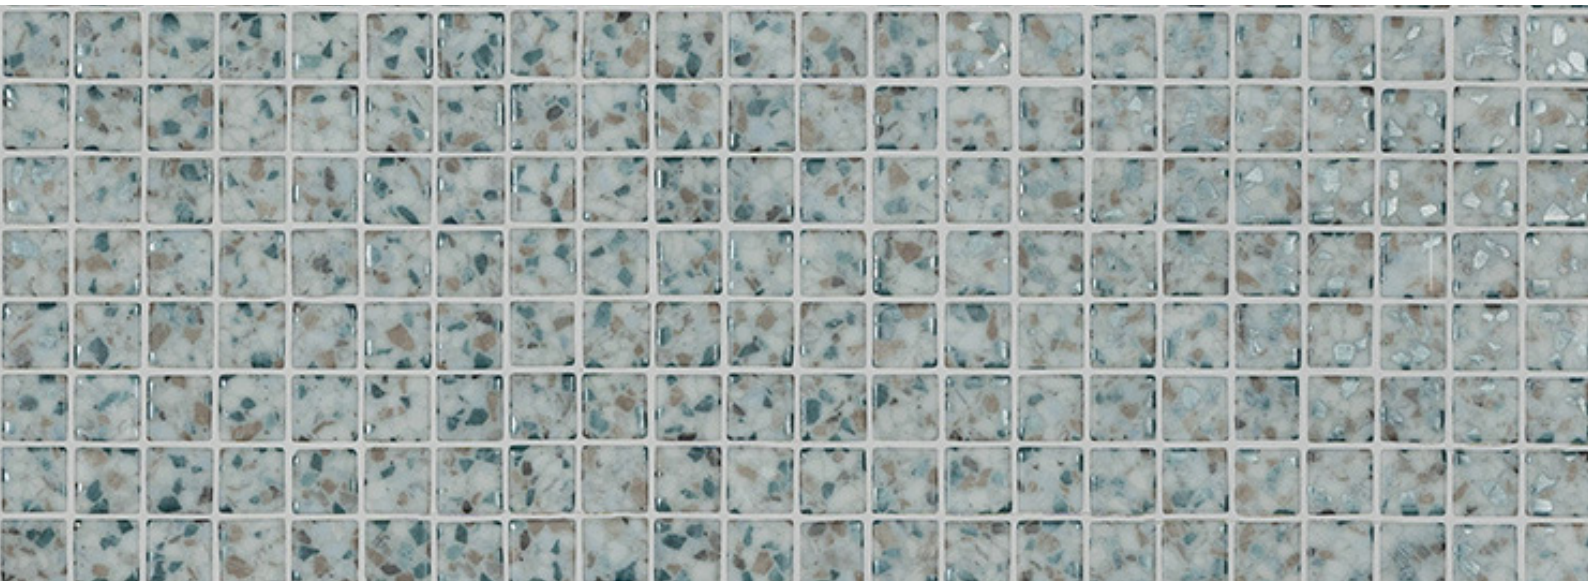

## Ice

TERRAZZO

**Ice**, The timeless beauty of Terrazzo reinvented in glass mosaic. A collection that reinterprets a classic and turns it into recycled glass mosaics. The Terrazzo Collection is available in 25mm, 50mm and Special Pieces. It combines matte and gloss, offering a wide range of possibilities.

## Special Pieces

With the same texture as our non-slip mosaics, our Corner and Cove pieces create a premium finish for your project. They are perfect for finishing off the corners of steps, pool edges and transitions between floors and vertical walls.

**Cove**

**Corner**