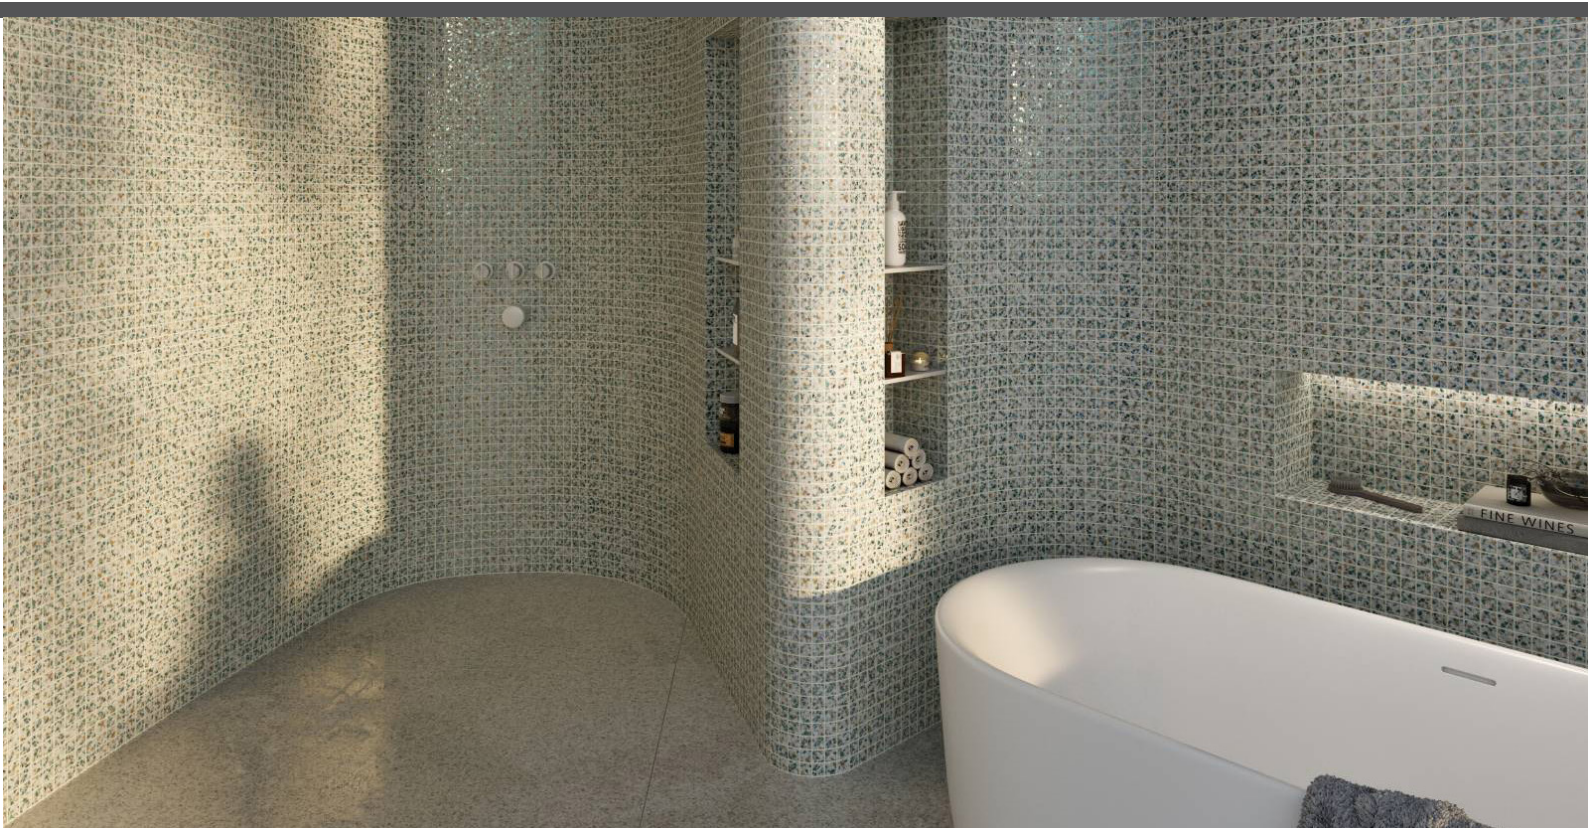

## Ice

TERRAZZO

**Ice**, The timeless beauty of Terrazzo reinvented in glass mosaic. A collection that reinterprets a classic and turns it into recycled glass mosaics. The Terrazzo Collection is available in 25mm, 50mm and Special Pieces. It combines matte and gloss, offering a wide range of possibilities.

## Special Pieces

With the same texture as our non-slip mosaics, our Corner and Cove pieces create a premium finish for your project. They are perfect for finishing off the corners of steps, pool edges and transitions between floors and vertical walls.