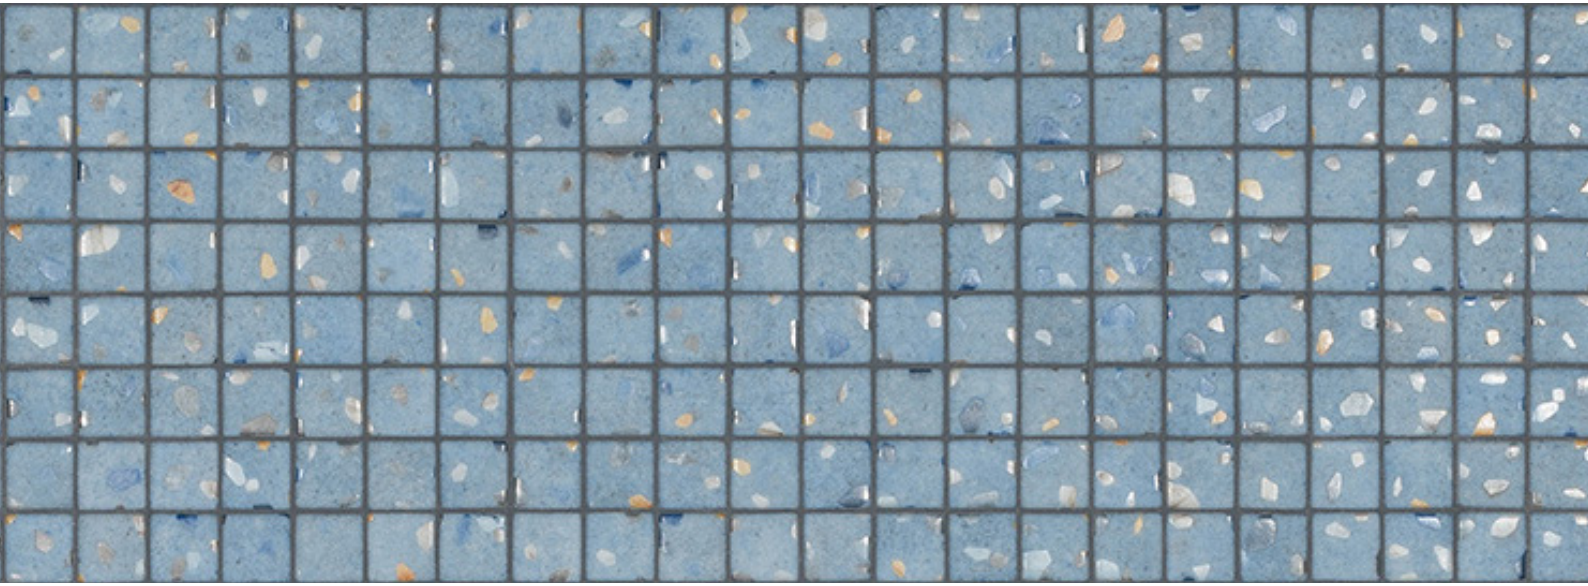

ezarri

Dreams
are made
of mosaics

Sea

TERRAZZO

Sea, The timeless beauty of Terrazzo reinvented in glass mosaic. A collection that reinterprets a classic and turns it into recycled glass mosaics. The Terrazzo Collection is available in 25mm, 50mm and Special Pieces. It combines matte and gloss, offering a wide range of possibilities.

Available formats & finishes

Special Pieces

With the same texture as our non-slip mosaics, our Corner and Cove pieces create a premium finish for your project. They are perfect for finishing off the corners of steps, pool edges and transitions between floors and vertical walls.

Cove

Corner

Jointpoint System

Maximum grip surface 92% of the mosaic's surface is free for applying the adhesive. Durability guarantee.

Ease of installation. 25% time saving compared with the paper-based panelling system.

Excellent finishes. Thanks to the ease of installation and visual control for tile placement

Not affected by moisture. Does not expand or contract like mesh or paper-based panelling systems.

Exclusive jointpoint adhesive formula jointpoint provides the perfect combination of malleability and stiffness. It is flexible and easy to cut.