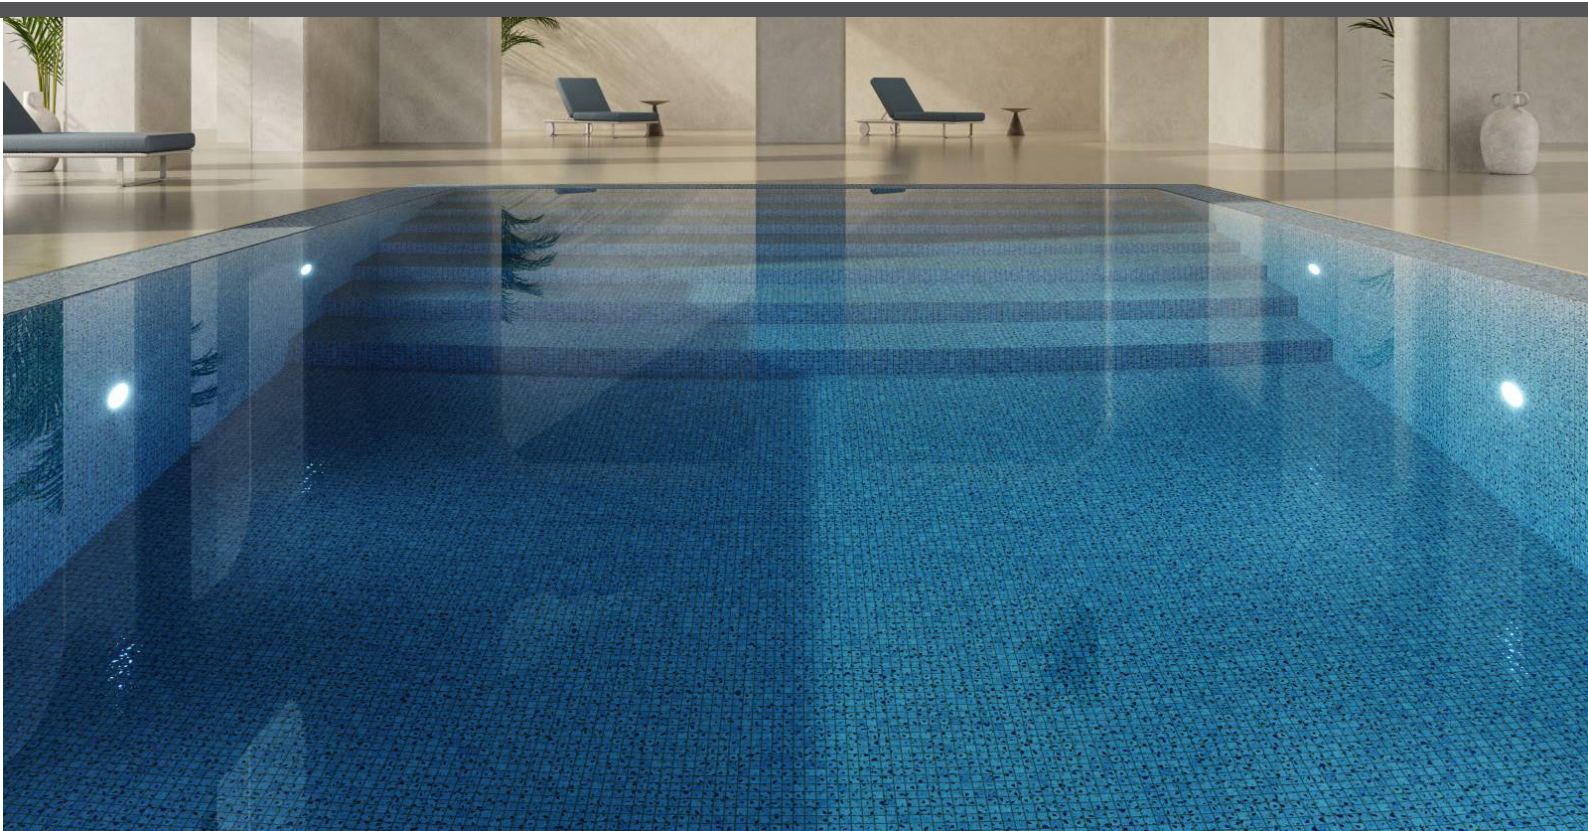

ezarri

Dreams
are made
of mosaics

Sea

TERRAZZO

Sea, The timeless beauty of Terrazzo reinvented in glass mosaic. A collection that reinterprets a classic and turns it into recycled glass mosaics. The Terrazzo Collection is available in 25mm, 50mm and Special Pieces. It combines matte and gloss, offering a wide range of possibilities.

Available formats & finishes

Special Pieces

With the same texture as our non-slip mosaics, our Corner and Cove pieces create a premium finish for your project. They are perfect for finishing off the corners of steps, pool edges and transitions between floors and vertical walls.

Cove

Corner

Jointpoint System

Maximum grip surface 92% of the mosaic's surface is free for applying the adhesive. Durability guarantee.

Ease of installation. 25% time saving compared with the paper-based panelling system.