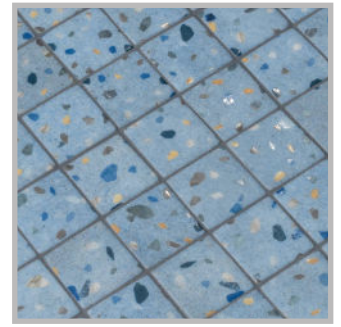

ezarri

Dreams
are made
of mosaics

Sea

TERRAZZO

Sea, The timeless beauty of Terrazzo reinvented in glass mosaic. A collection that reinterprets a classic and turns it into recycled glass mosaics. The Terrazzo Collection is available in 25mm, 50mm and Special Pieces. It combines matte and gloss, offering a wide range of possibilities.

Available formats & finishes

Special Pieces

With the same texture as our non-slip mosaics, our Corner and Cove pieces create a premium finish for your project. They are perfect for finishing off the corners of steps, pool edges and transitions between floors and vertical walls.

Cove

Corner

Jointpoint System

Maximum grip surface 92% of the mosaic's surface is free for applying the adhesive. Durability guarantee.

Ease of installation. 25% time saving compared with the paper-based panelling system.