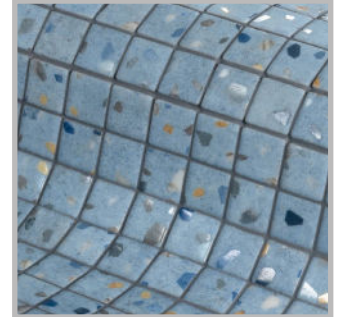

ezarri

Dreams
are made
of mosaics

Sea

TERRAZZO

Sea, The timeless beauty of Terrazzo reinvented in glass mosaic. A collection that reinterprets a classic and turns it into recycled glass mosaics. The Terrazzo Collection is available in 25mm, 50mm and Special Pieces. It combines matte and gloss, offering a wide range of possibilities.

Available formats & finishes

Special Pieces

With the same texture as our non-slip mosaics, our Corner and Cove pieces create a premium finish for your project. They are perfect for finishing off the corners of steps, pool edges and transitions between floors and vertical walls.

Cove

Corner

Jointpoint System

Maximum grip surface 92% of the mosaic's surface is free for applying the adhesive. Durability guarantee.

Ease of installation. 25% time saving compared with the paper-based panelling system.

Excellent finishes. Thanks to the ease of installation and visual control for tile placement

Not affected by moisture. Does not expand or contract like mesh or paper-based panelling systems.

Exclusive jointpoint adhesive formula jointpoint provides the perfect combination of malleability and stiffness. It is flexible and easy to cut.