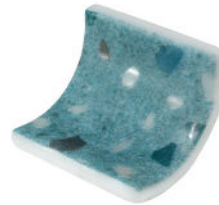

ezarri

Dreams
are made
of mosaics

Teal

TERRAZZO

Teal, The timeless beauty of Terrazzo reinvented in glass mosaic. A collection that reinterprets a classic and turns it into recycled glass mosaics. The Terrazzo Collection is available in 25mm, 50mm and Special Pieces. It combines matte and gloss, offering a wide range of possibilities.

Available formats & finishes

Special Pieces

With the same texture as our non-slip mosaics, our Corner and Cove pieces create a premium finish for your project. They are perfect for finishing off the corners of steps, pool edges and transitions between floors and vertical walls.