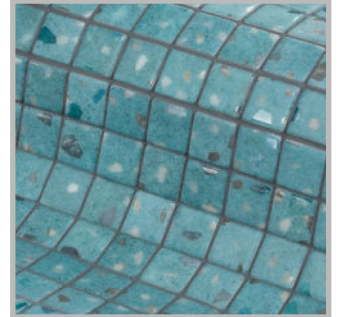

ezarri

Dreams
are made
of mosaics

Teal

TERRAZZO

Teal, The timeless beauty of Terrazzo reinvented in glass mosaic. A collection that reinterprets a classic and turns it into recycled glass mosaics. The Terrazzo Collection is available in 25mm, 50mm and Special Pieces. It combines matte and gloss, offering a wide range of possibilities.

Available formats & finishes

Special Pieces

With the same texture as our non-slip mosaics, our Corner and Cove pieces create a premium finish for your project. They are perfect for finishing off the corners of steps, pool edges and transitions between floors and vertical walls.

Cove

Corner

Jointpoint System

Maximum grip surface 92% of the mosaic's surface is free for applying the adhesive. Durability guarantee.

Ease of installation. 25% time saving compared with the paper-based panelling system.