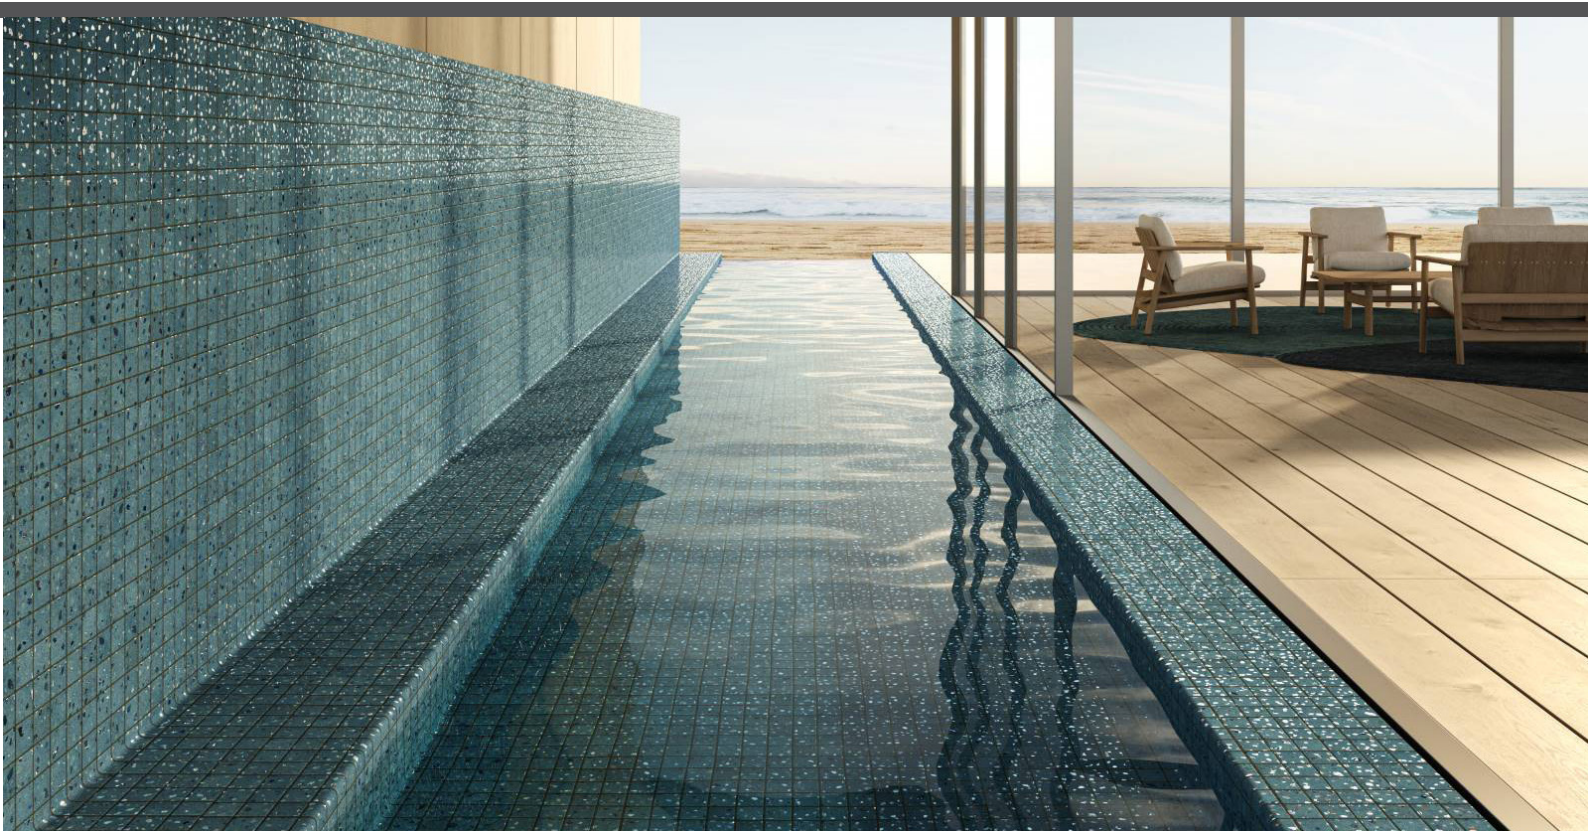

ezarri

Dreams
are made
of mosaics

Teal

TERRAZZO

Teal, The timeless beauty of Terrazzo reinvented in glass mosaic. A collection that reinterprets a classic and turns it into recycled glass mosaics. The Terrazzo Collection is available in 25mm, 50mm and Special Pieces. It combines matte and gloss, offering a wide range of possibilities.

Available formats & finishes

Special Pieces

With the same texture as our non-slip mosaics, our Corner and Cove pieces create a premium finish for your project. They are perfect for finishing off the corners of steps, pool edges and transitions between floors and vertical walls.

Cove

Corner

Jointpoint System

Maximum grip surface 92% of the mosaic's surface is free for applying the adhesive. Durability guarantee.

Ease of installation. 25% time saving compared with the paper-based panelling system.

Excellent finishes. Thanks to the ease of installation and visual control for tile placement

Not affected by moisture. Does not expand or contract like mesh or paper-based panelling systems.

Exclusive jointpoint adhesive formula jointpoint provides the perfect combination of malleability and stiffness. It is flexible and easy to cut.