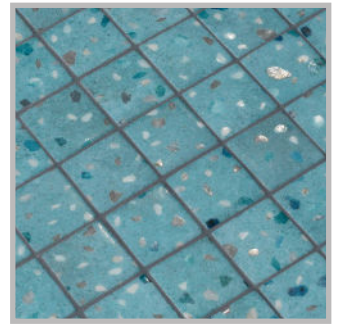

ezarri

Dreams
are made
of mosaics

Teal

TERRAZZO

Teal, The timeless beauty of Terrazzo reinvented in glass mosaic. A collection that reinterprets a classic and turns it into recycled glass mosaics. The Terrazzo Collection is available in 25mm, 50mm and Special Pieces. It combines matte and gloss, offering a wide range of possibilities.

Available formats & finishes

Special Pieces

With the same texture as our non-slip mosaics, our Corner and Cove pieces create a premium finish for your project. They are perfect for finishing off the corners of steps, pool edges and transitions between floors and vertical walls.

Cove

Corner

Jointpoint System

Maximum grip surface 92% of the mosaic's surface is free for applying the adhesive. Durability guarantee.

Ease of installation. 25% time saving compared with the paper-based panelling system.