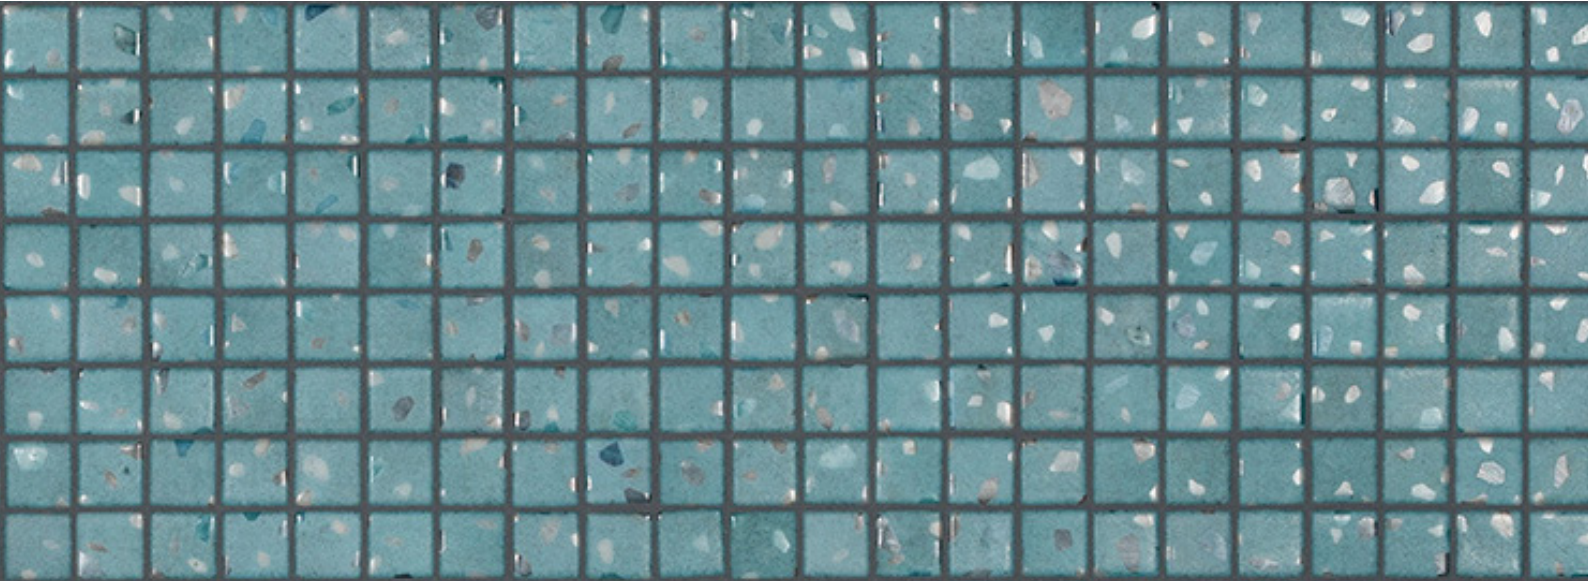

ezarri

Dreams
are made
of mosaics

Teal

TERRAZZO

Teal, The timeless beauty of Terrazzo reinvented in glass mosaic. A collection that reinterprets a classic and turns it into recycled glass mosaics. The Terrazzo Collection is available in 25mm, 50mm and Special Pieces. It combines matte and gloss, offering a wide range of possibilities.

Available formats & finishes

Special Pieces

With the same texture as our non-slip mosaics, our Corner and Cove pieces create a premium finish for your project. They are perfect for finishing off the corners of steps, pool edges and transitions between floors and vertical walls.

Cove

Corner

Jointpoint System

Maximum grip surface 92% of the mosaic's surface is free for applying the adhesive. Durability guarantee.

Ease of installation. 25% time saving compared with the paper-based panelling system.

Excellent finishes. Thanks to the ease of installation and visual control for tile placement

Not affected by moisture. Does not expand or contract like mesh or paper-based panelling systems.

Exclusive jointpoint adhesive formula jointpoint provides the perfect combination of malleability and stiffness. It is flexible and easy to cut.